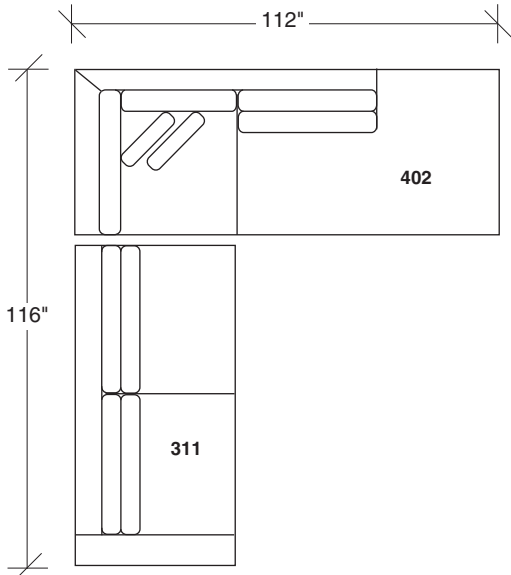

1217-313
SOFA

1217-311
LAF SOFA

1217-312
RAF SOFA

1217-401
LEFT CHAISE

1217-402
RIGHT CHAISE

1217-007
TABLE OTTOMAN

1217-09
SQUARE TRAY

Note: Additional curved pieces available. See price list.

Clip
1217 - Series

Scale 1/4" = 1'0"
All upholstery sizes are approximate