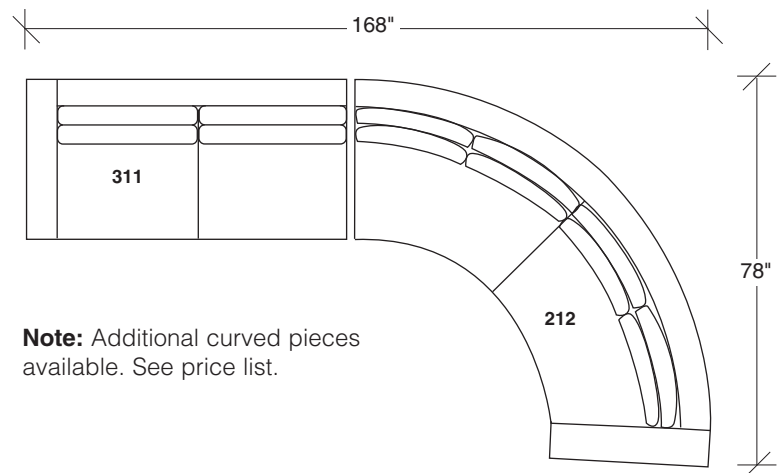

1217-313
SOFA

1217-311
LAF SOFA

1217-312
RAF SOFA

1217-401
LEFT CHAISE

1217-402
RIGHT CHAISE

1217-007
TABLE OTTOMAN

1217-09
SQUARE TRAY

Note: Additional curved pieces available. See price list.

Clip
1217 - Series

Scale 1/4" = 1'0"
All upholstery sizes are approximate