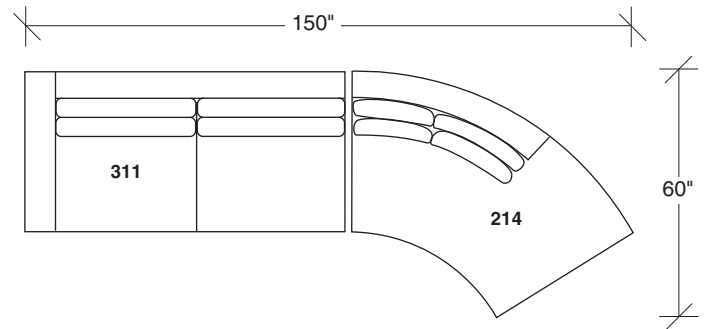

1217-313
SOFA

1217-311
LAF SOFA

1217-312
RAF SOFA

1217-401
LEFT CHAISE

1217-402
RIGHT CHAISE

1217-007
TABLE OTTOMAN

1217-09
SQUARE TRAY

Note: Additional curved pieces available. See price list.

Clip
1217 - Series

Scale 1/4" = 1'0"
All upholstery sizes are approximate