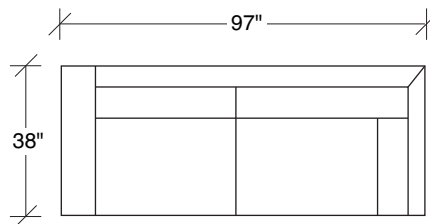

Manolo

No. 1339-401 LEFT CHAISE

W 105 D 38 H 31 in.

Seat depth 24 in.

Seat height 17 in.

Height to top of back cushion 34 in. approx.
Legs polished stainless steel. Throw pillows optional. Must specify.

No. 1339-212 RAF SOFA

W 87½ D 38 H 31 in.

Seat depth 24 in.

Seat height 17 in.

Arm height 26½ in.

Arm width 6 in.

1339-303
SOFA

1339-313
SOFA

1339-312
RAF - SOFA

1339-401
LEFT CHAISE

1339-402
RIGHT CHAISE

1339-103
CHAIR

1339-414
LEFT CHAISE

1339-415
RIGHT CHAISE

1339-311
LAF - SOFA

1339-307
LAF - RIGHT HI CORNER

1339-306
RAF - LEFT HI CORNER

1339-000
OTTOMAN

Manolo
1339 - Series

Scale 1/4" = 1'0"
All upholstery sizes are approximate