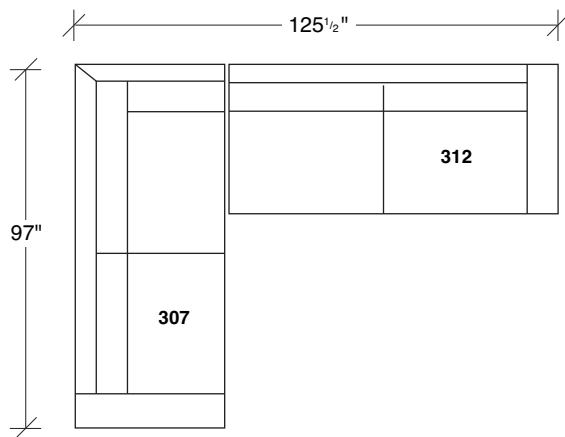

Manolo

No. 1339-401 LEFT CHAISE

W 105 D 38 H 31 in.

Seat depth 24 in.

Seat height 17 in.

Height to top of back cushion 34 in. approx.
Legs polished stainless steel. Throw pillows optional. Must specify.

No. 1339-212 RAF SOFA

W 87½ D 38 H 31 in.

Seat depth 24 in.

Seat height 17 in.

Arm height 26½ in.

Arm width 6 in.

1339-303
SOFA

1339-313
SOFA

1339-312
RAF - SOFA

1339-401
LEFT CHAISE

1339-402
RIGHT CHAISE

1339-103
CHAIR

1339-414
LEFT CHAISE

1339-415
RIGHT CHAISE

1339-311
LAF - SOFA

1339-307
LAF - RIGHT HI CORNER

1339-306
RAF - LEFT HI CORNER

1339-000
OTTOMAN

Manolo
1339 - Series

Scale 1/4" = 1'0"
All upholstery sizes are approximate