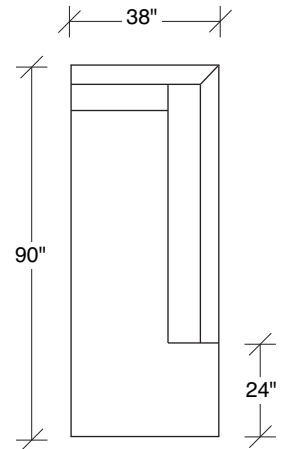

Manolo

No. 1339-401 LEFT CHAISE

W 105 D 38 H 31 in.

Seat depth 24 in.

Seat height 17 in.

Height to top of back cushion 34 in. approx.
Legs polished stainless steel. Throw pillows optional. Must specify.

No. 1339-212 RAF SOFA

W 87½ D 38 H 31 in.

Seat depth 24 in.

Seat height 17 in.

Arm height 26½ in.

Arm width 6 in.

1339-303
SOFA

1339-313
SOFA

1339-312
RAF - SOFA

1339-401
LEFT CHAISE

1339-402
RIGHT CHAISE

1339-103
CHAIR

1339-414
LEFT CHAISE

1339-415
RIGHT CHAISE

1339-311
LAF - SOFA

1339-307
LAF - RIGHT HI CORNER

1339-306
RAF - LEFT HI CORNER

1339-000
OTTOMAN

Manolo
1339 - Series

Scale 1/4" = 1'0"
All upholstery sizes are approximate