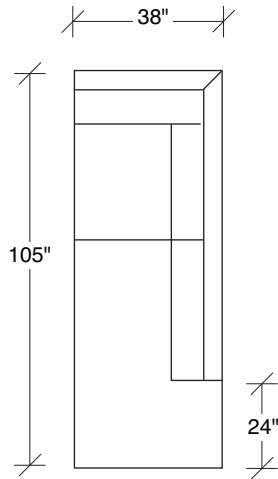

Manolo

No. 1339-401 LEFT CHAISE

W 105 D 38 H 31 in.

Seat depth 24 in.

Seat height 17 in.

Height to top of back cushion 34 in. approx.
Legs polished stainless steel. Throw pillows optional. Must specify.

No. 1339-212 RAF SOFA

W 87½ D 38 H 31 in.

Seat depth 24 in.

Seat height 17 in.

Arm height 26½ in.

Arm width 6 in.

1339-303
SOFA

1339-313
SOFA

1339-312
RAF - SOFA

1339-401
LEFT CHAISE

1339-402
RIGHT CHAISE

1339-103
CHAIR

1339-414
LEFT CHAISE

1339-415
RIGHT CHAISE

1339-311
LAF - SOFA

1339-307
LAF - RIGHT HI CORNER

1339-306
RAF - LEFT HI CORNER

1339-000
OTTOMAN

Manolo
1339 - Series

Scale 1/4" = 1'0"
All upholstery sizes are approximate