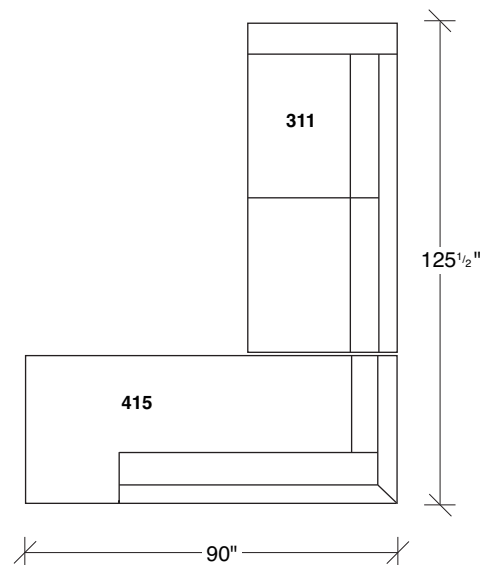

Manolo

No. 1339-401 LEFT CHAISE

W 105 D 38 H 31 in.

Seat depth 24 in.

Seat height 17 in.

Height to top of back cushion 34 in. approx.
Legs polished stainless steel. Throw pillows optional. Must specify.

No. 1339-212 RAF SOFA

W 87½ D 38 H 31 in.

Seat depth 24 in.

Seat height 17 in.

Arm height 26½ in.

Arm width 6 in.

1339-303
SOFA

1339-313
SOFA

1339-312
RAF - SOFA

1339-401
LEFT CHAISE

1339-402
RIGHT CHAISE

1339-103
CHAIR

1339-414
LEFT CHAISE

1339-415
RIGHT CHAISE

1339-311
LAF - SOFA

1339-307
LAF - RIGHT HI CORNER

1339-306
RAF - LEFT HI CORNER

1339-000
OTTOMAN

Manolo
1339 - Series

Scale 1/4" = 1'0"
All upholstery sizes are approximate