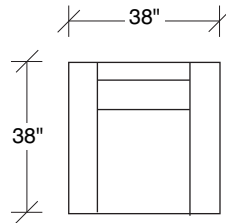

1339-313
SOFA

1339-103
CHAIR