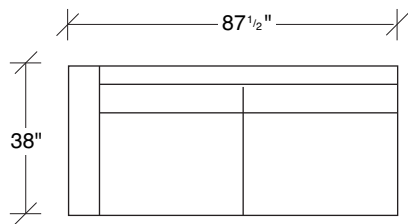

Manolo

No. 1339-401 LEFT CHAISE

W 105 D 38 H 31 in.

Seat depth 24 in.

Seat height 17 in.

Height to top of back cushion 34 in. approx.
Legs polished stainless steel. Throw pillows optional. Must specify.

No. 1339-212 RAF SOFA

W 87½ D 38 H 31 in.

Seat depth 24 in.

Seat height 17 in.

Arm height 26½ in.

Arm width 6 in.

1339-303
SOFA

1339-313
SOFA

1339-312
RAF - SOFA

1339-401
LEFT CHAISE

1339-402
RIGHT CHAISE

1339-103
CHAIR

1339-414
LEFT CHAISE

1339-415
RIGHT CHAISE

1339-311
LAF - SOFA

1339-307
LAF - RIGHT HI CORNER

1339-306
RAF - LEFT HI CORNER

1339-000
OTTOMAN

Manolo
1339 - Series

Scale 1/4" = 1'0"
All upholstery sizes are approximate