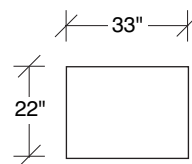

Manolo

No. 1339-401 LEFT CHAISE

W 105 D 38 H 31 in.

Seat depth 24 in.

Seat height 17 in.

Height to top of back cushion 34 in. approx.
Legs polished stainless steel. Throw pillows optional. Must specify.

No. 1339-212 RAF SOFA

W 87½ D 38 H 31 in.

Seat depth 24 in.

Seat height 17 in.

Arm height 26½ in.

Arm width 6 in.

1339-303
SOFA

1339-313
SOFA

1339-312
RAF - SOFA

1339-401
LEFT CHAISE

1339-402
RIGHT CHAISE

1339-103
CHAIR

1339-414
LEFT CHAISE

1339-415
RIGHT CHAISE

1339-311
LAF - SOFA

1339-307
LAF - RIGHT HI CORNER

1339-306
RAF - LEFT HI CORNER

1339-000
OTTOMAN

Manolo
1339 - Series

Scale 1/4" = 1'0"
All upholstery sizes are approximate