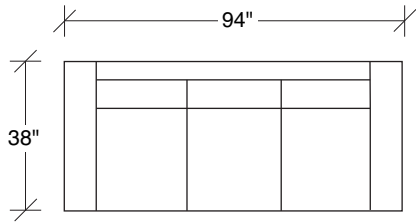

Manolo

No. 1339-401 LEFT CHAISE

W 105 D 38 H 31 in.

Seat depth 24 in.

Seat height 17 in.

Height to top of back cushion 34 in. approx.
Legs polished stainless steel. Throw pillows optional. Must specify.

No. 1339-212 RAF SOFA

W 87½ D 38 H 31 in.

Seat depth 24 in.

Seat height 17 in.

Arm height 26½ in.

Arm width 6 in.

1339-303
SOFA

1339-313
SOFA

1339-312
RAF - SOFA

1339-000
OTTOMAN

Manolo
1339 - Series

Scale 1/4" = 1'0"
All upholstery sizes are approximate