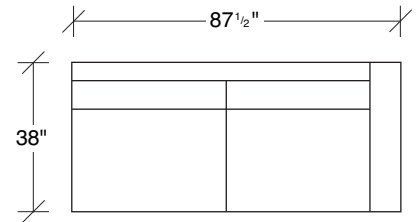

Manolo

No. 1339-401 LEFT CHAISE

W 105 D 38 H 31 in.

Seat depth 24 in.

Seat height 17 in.

Height to top of back cushion 34 in. approx.
Legs polished stainless steel. Throw pillows optional. Must specify.

No. 1339-212 RAF SOFA

W 87½ D 38 H 31 in.

Seat depth 24 in.

Seat height 17 in.

Arm height 26½ in.

Arm width 6 in.

1339-303
SOFA

1339-313
SOFA

1339-312
RAF - SOFA

1339-000
OTTOMAN

Manolo
1339 - Series

Scale 1/4" = 1'0"
All upholstery sizes are approximate