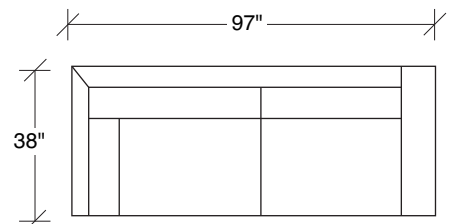

Manolo

No. 1339-401 LEFT CHAISE

W 105 D 38 H 31 in.

Seat depth 24 in.

Seat height 17 in.

Height to top of back cushion 34 in. approx.
Legs polished stainless steel. Throw pillows optional. Must specify.

No. 1339-212 RAF SOFA

W 87½ D 38 H 31 in.

Seat depth 24 in.

Seat height 17 in.

Arm height 26½ in.

Arm width 6 in.

1339-303
SOFA

1339-313
SOFA

1339-312
RAF - SOFA

1339-401
LEFT CHAISE

1339-402
RIGHT CHAISE

1339-103
CHAIR

1339-414
LEFT CHAISE

1339-415
RIGHT CHAISE

1339-311
LAF - SOFA

1339-307
LAF - RIGHT HI CORNER

1339-306
RAF - LEFT HI CORNER

1339-000
OTTOMAN

Manolo
1339 - Series

Scale 1/4" = 1'0"
All upholstery sizes are approximate