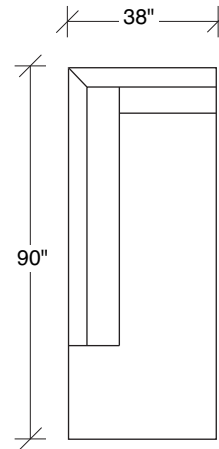

Manolo

No. 1339-401 LEFT CHAISE

W 105 D 38 H 31 in.

Seat depth 24 in.

Seat height 17 in.

Height to top of back cushion 34 in. approx.
Legs polished stainless steel. Throw pillows optional. Must specify.

No. 1339-212 RAF SOFA

W 87½ D 38 H 31 in.

Seat depth 24 in.

Seat height 17 in.

Arm height 26½ in.

Arm width 6 in.

1339-303
SOFA

1339-313
SOFA

1339-312
RAF - SOFA

1339-401
LEFT CHAISE

1339-402
RIGHT CHAISE

1339-103
CHAIR

1339-414
LEFT CHAISE

1339-415
RIGHT CHAISE

1339-311
LAF - SOFA

1339-307
LAF - RIGHT HI CORNER

1339-306
RAF - LEFT HI CORNER

1339-000
OTTOMAN

Manolo
1339 - Series

Scale 1/4" = 1'0"
All upholstery sizes are approximate