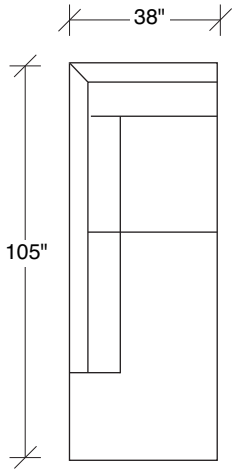

Manolo

No. 1339-401 LEFT CHAISE

W 105 D 38 H 31 in.

Seat depth 24 in.

Seat height 17 in.

Height to top of back cushion 34 in. approx.
Legs polished stainless steel. Throw pillows optional. Must specify.

No. 1339-212 RAF SOFA

W 87½ D 38 H 31 in.

Seat depth 24 in.

Seat height 17 in.

Arm height 26½ in.

Arm width 6 in.

1339-303
SOFA

1339-313
SOFA

1339-312
RAF - SOFA

1339-401
LEFT CHAISE

1339-402
RIGHT CHAISE

1339-103
CHAIR

1339-414
LEFT CHAISE

1339-415
RIGHT CHAISE

1339-311
LAF - SOFA

1339-307
LAF - RIGHT HI CORNER

1339-306
RAF - LEFT HI CORNER

1339-000
OTTOMAN

Manolo
1339 - Series

Scale 1/4" = 1'0"
All upholstery sizes are approximate