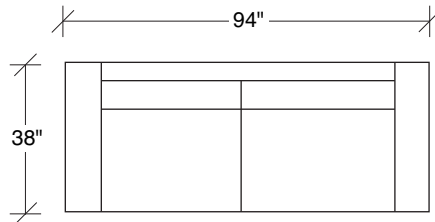

Manolo

No. 1339-401 LEFT CHAISE

W 105 D 38 H 31 in.

Seat depth 24 in.

Seat height 17 in.

Height to top of back cushion 34 in. approx.
Legs polished stainless steel. Throw pillows optional. Must specify.

No. 1339-212 RAF SOFA

W 87½ D 38 H 31 in.

Seat depth 24 in.

Seat height 17 in.

Arm height 26½ in.

Arm width 6 in.

1339-303
SOFA

1339-313
SOFA

1339-312
RAF - SOFA

1339-000
OTTOMAN

Manolo
1339 - Series

Scale 1/4" = 1'0"
All upholstery sizes are approximate