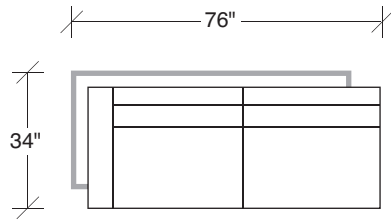

### No. 1314-401 LEFT CHAISE

W 99 D 34 H 28½ in.

Seat depth 21 in.

Seat height 19 in.

### No. 1314-312 RAF SOFA

W 76 D 34 H 28½ in.

Seat depth 21 in.

Seat height 19 in.

Arm height 28½ in.

Arm width 2 in.

Height to top of back cushion 33 in approx.

Base and legs polished stainless steel.

Throw pillows optional. Must specify.

**1314-313**  
SOFA

**1314-311**  
LAF - SOFA

**1314-312**  
RAF - SOFA

**1314-103**  
CHAIR

**1314-401**  
LEFT CHAISE

**1314-402**  
RIGHT CHAISE

**Drop In**  
**1314 - Series**

Scale 1/4" = 1'0"  
All upholstery sizes are approximate