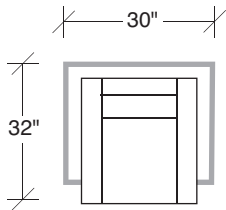

### No. 1314-401 LEFT CHAISE

W 99 D 34 H 28½ in.

Seat depth 21 in.

Seat height 19 in.

### No. 1314-312 RAF SOFA

W 76 D 34 H 28½ in.

Seat depth 21 in.

Seat height 19 in.

Arm height 28½ in.

Arm width 2 in.

Height to top of back cushion 33 in approx.

Base and legs polished stainless steel.

Throw pillows optional. Must specify.

**1314-313**  
SOFA

**1314-311**  
LAF - SOFA

**1314-312**  
RAF - SOFA

**1314-103**  
CHAIR

**1314-401**  
LEFT CHAISE

**1314-402**  
RIGHT CHAISE

**Drop In**  
**1314 - Series**

Scale 1/4" = 1'0"  
All upholstery sizes are approximate