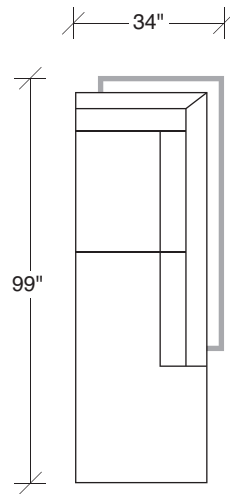

### No. 1314-401 LEFT CHAISE

W 99 D 34 H 28½ in.

Seat depth 21 in.

Seat height 19 in.

### No. 1314-312 RAF SOFA

W 76 D 34 H 28½ in.

Seat depth 21 in.

Seat height 19 in.

Arm height 28½ in.

Arm width 2 in.

Height to top of back cushion 33 in approx.

Base and legs polished stainless steel.

Throw pillows optional. Must specify.

**1314-313**  
SOFA

**1314-311**  
LAF - SOFA

**1314-312**  
RAF - SOFA

**1314-103**  
CHAIR

**1314-401**  
LEFT CHAISE

**1314-402**  
RIGHT CHAISE

**Drop In**  
**1314 - Series**

Scale 1/4" = 1'0"  
All upholstery sizes are approximate