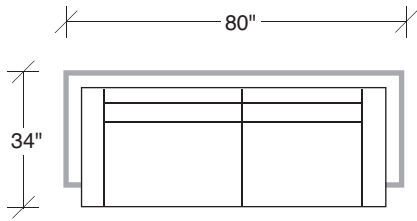

### No. 1314-401 LEFT CHAISE

W 99 D 34 H 28½ in.

Seat depth 21 in.

Seat height 19 in.

### No. 1314-312 RAF SOFA

W 76 D 34 H 28½ in.

Seat depth 21 in.

Seat height 19 in.

Arm height 28½ in.

Arm width 2 in.

Height to top of back cushion 33 in approx.

Base and legs polished stainless steel.

Throw pillows optional. Must specify.

**1314-313**  
SOFA

**1314-311**  
LAF - SOFA

**1314-312**  
RAF - SOFA

**1314-103**  
CHAIR

**1314-401**  
LEFT CHAISE

**1314-402**  
RIGHT CHAISE

**Drop In**  
**1314 - Series**

Scale 1/4" = 1'0"  
All upholstery sizes are approximate