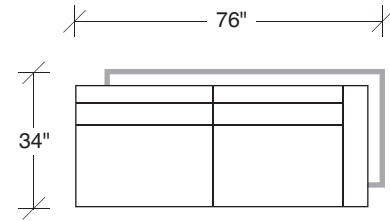

### No. 1314-401 LEFT CHAISE

W 99 D 34 H 28½ in.

Seat depth 21 in.

Seat height 19 in.

### No. 1314-312 RAF SOFA

W 76 D 34 H 28½ in.

Seat depth 21 in.

Seat height 19 in.

Arm height 28½ in.

Arm width 2 in.

Height to top of back cushion 33 in approx.

Base and legs polished stainless steel.

Throw pillows optional. Must specify.

**1314-313**  
SOFA

**1314-311**  
LAF - SOFA

**1314-312**  
RAF - SOFA

**1314-103**  
CHAIR

**1314-401**  
LEFT CHAISE

**1314-402**  
RIGHT CHAISE

**Drop In**  
**1314 - Series**

Scale 1/4" = 1'0"  
All upholstery sizes are approximate