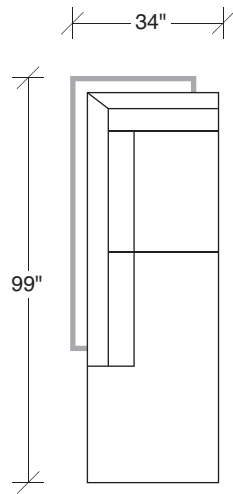

### No. 1314-401 LEFT CHAISE

W 99 D 34 H 28½ in.

Seat depth 21 in.

Seat height 19 in.

### No. 1314-312 RAF SOFA

W 76 D 34 H 28½ in.

Seat depth 21 in.

Seat height 19 in.

Arm height 28½ in.

Arm width 2 in.

Height to top of back cushion 33 in approx.

Base and legs polished stainless steel.

Throw pillows optional. Must specify.

**1314-313**  
SOFA

**1314-311**  
LAF - SOFA

**1314-312**  
RAF - SOFA

**1314-103**  
CHAIR

**1314-401**  
LEFT CHAISE

**1314-402**  
RIGHT CHAISE

**Drop In**  
**1314 - Series**

Scale 1/4" = 1'0"  
All upholstery sizes are approximate