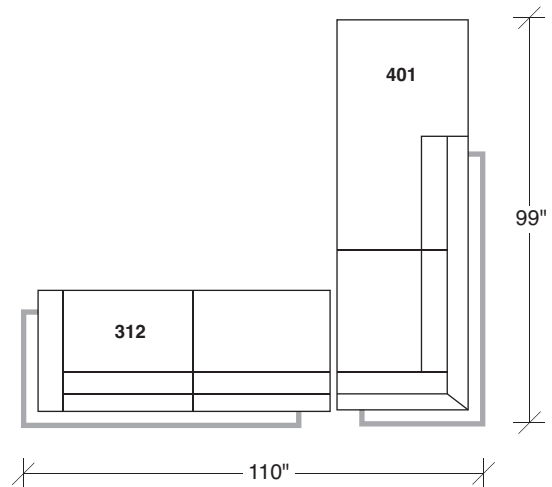

### No. 1314-401 LEFT CHAISE

W 99 D 34 H 28½ in.

Seat depth 21 in.

Seat height 19 in.

### No. 1314-312 RAF SOFA

W 76 D 34 H 28½ in.

Seat depth 21 in.

Seat height 19 in.

Arm height 28½ in.

Arm width 2 in.

Height to top of back cushion 33 in approx.

Base and legs polished stainless steel.

Throw pillows optional. Must specify.

**1314-313**  
SOFA

**1314-311**  
LAF - SOFA

**1314-312**  
RAF - SOFA

**1314-103**  
CHAIR

**1314-401**  
LEFT CHAISE

**1314-402**  
RIGHT CHAISE

**Drop In**  
**1314 - Series**

Scale 1/4" = 1'0"  
All upholstery sizes are approximate