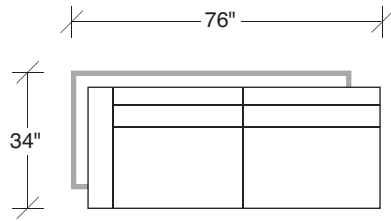

### No. 1314-311-B LAF SOFA

W 76 D 34 H 28½ in.  
Seat depth 21 in.  
Seat height 19 in.  
Arm height 28½ in.  
Arm width 2 in.

### No. 1314-402-B RIGHT CHAISE

W 99 D 34 H 28½ in.  
Seat depth 21 in.  
Seat height 19 in.

Height to top of back cushion 33 in approx.  
Base and legs brushed bronze.  
Throw pillows optional. Must specify.

**1314-313-B**  
SOFA

**1314-311-B**  
LAF - SOFA

**1314-312-B**  
RAF - SOFA

**1314-103-B**  
CHAIR

**1314-401-B**  
LEFT CHAISE

**1314-402-B**  
RIGHT CHAISE

**Drop In  
1314-B Series**

Scale 1/4" = 1'0"

All upholstery sizes are approximate