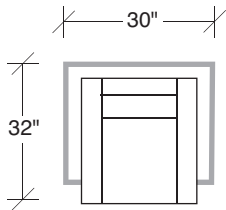

### No. 1314-311-B LAF SOFA

W 76 D 34 H 28½ in.  
Seat depth 21 in.  
Seat height 19 in.  
Arm height 28½ in.  
Arm width 2 in.

### No. 1314-402-B RIGHT CHAISE

W 99 D 34 H 28½ in.  
Seat depth 21 in.  
Seat height 19 in.

Height to top of back cushion 33 in approx.  
Base and legs brushed bronze.  
Throw pillows optional. Must specify.

**1314-313-B**  
SOFA

**1314-311-B**  
LAF - SOFA

**1314-312-B**  
RAF - SOFA

**1314-103-B**  
CHAIR

**1314-401-B**  
LEFT CHAISE

**1314-402-B**  
RIGHT CHAISE

**Drop In  
1314-B Series**

Scale 1/4" = 1'0"

All upholstery sizes are approximate