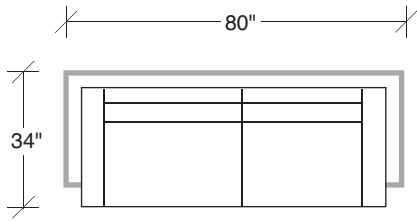

### No. 1314-311-B LAF SOFA

W 76 D 34 H 28½ in.  
Seat depth 21 in.  
Seat height 19 in.  
Arm height 28½ in.  
Arm width 2 in.

### No. 1314-402-B RIGHT CHAISE

W 99 D 34 H 28½ in.  
Seat depth 21 in.  
Seat height 19 in.

Height to top of back cushion 33 in approx.  
Base and legs brushed bronze.  
Throw pillows optional. Must specify.

**1314-313-B**  
SOFA

**1314-311-B**  
LAF - SOFA

**1314-312-B**  
RAF - SOFA

**1314-103-B**  
CHAIR

**1314-401-B**  
LEFT CHAISE

**1314-402-B**  
RIGHT CHAISE

**Drop In  
1314-B Series**

Scale 1/4" = 1'0"

All upholstery sizes are approximate