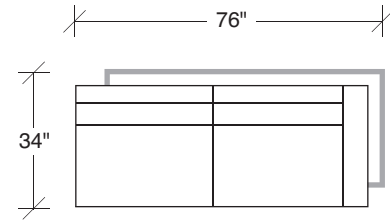

### No. 1314-311-B LAF SOFA

W 76 D 34 H 28½ in.  
Seat depth 21 in.  
Seat height 19 in.  
Arm height 28½ in.  
Arm width 2 in.

### No. 1314-402-B RIGHT CHAISE

W 99 D 34 H 28½ in.  
Seat depth 21 in.  
Seat height 19 in.

Height to top of back cushion 33 in approx.  
Base and legs brushed bronze.  
Throw pillows optional. Must specify.

**1314-313-B**  
SOFA

**1314-311-B**  
LAF - SOFA

**1314-312-B**  
RAF - SOFA

**1314-103-B**  
CHAIR

**1314-401-B**  
LEFT CHAISE

**1314-402-B**  
RIGHT CHAISE

**Drop In  
1314-B Series**

Scale 1/4" = 1'0"

All upholstery sizes are approximate