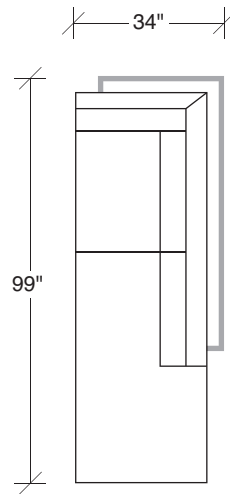

### No. 1314-311-B LAF SOFA

W 76 D 34 H 28½ in.  
Seat depth 21 in.  
Seat height 19 in.  
Arm height 28½ in.  
Arm width 2 in.

### No. 1314-402-B RIGHT CHAISE

W 99 D 34 H 28½ in.  
Seat depth 21 in.  
Seat height 19 in.

Height to top of back cushion 33 in approx.  
Base and legs brushed bronze.  
Throw pillows optional. Must specify.

**1314-313-B**  
SOFA

**1314-311-B**  
LAF - SOFA

**1314-312-B**  
RAF - SOFA

**1314-103-B**  
CHAIR

**1314-401-B**  
LEFT CHAISE

**1314-402-B**  
RIGHT CHAISE

**Drop In  
1314-B Series**

Scale 1/4" = 1'0"

All upholstery sizes are approximate