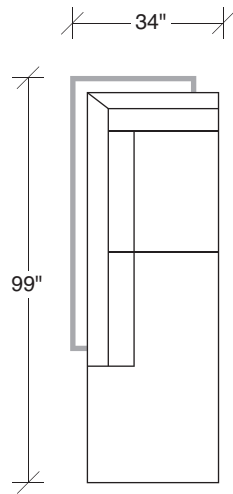

### No. 1314-311-B LAF SOFA

W 76 D 34 H 28½ in.  
Seat depth 21 in.  
Seat height 19 in.  
Arm height 28½ in.  
Arm width 2 in.

### No. 1314-402-B RIGHT CHAISE

W 99 D 34 H 28½ in.  
Seat depth 21 in.  
Seat height 19 in.

Height to top of back cushion 33 in approx.  
Base and legs brushed bronze.  
Throw pillows optional. Must specify.

**1314-313-B**  
SOFA

**1314-311-B**  
LAF - SOFA

**1314-312-B**  
RAF - SOFA

**1314-103-B**  
CHAIR

**1314-401-B**  
LEFT CHAISE

**1314-402-B**  
RIGHT CHAISE

**Drop In  
1314-B Series**

Scale 1/4" = 1'0"

All upholstery sizes are approximate