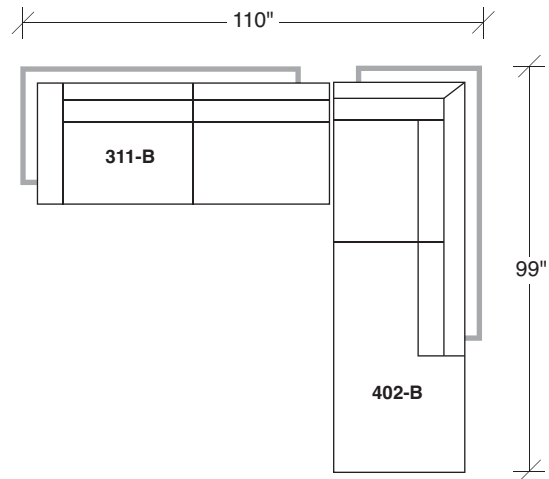

### No. 1314-311-B LAF SOFA

W 76 D 34 H 28½ in.  
Seat depth 21 in.  
Seat height 19 in.  
Arm height 28½ in.  
Arm width 2 in.

### No. 1314-402-B RIGHT CHAISE

W 99 D 34 H 28½ in.  
Seat depth 21 in.  
Seat height 19 in.

Height to top of back cushion 33 in approx.  
Base and legs brushed bronze.  
Throw pillows optional. Must specify.

**1314-313-B**  
SOFA

**1314-311-B**  
LAF - SOFA

**1314-312-B**  
RAF - SOFA

**1314-103-B**  
CHAIR

**1314-401-B**  
LEFT CHAISE

**1314-402-B**  
RIGHT CHAISE

**Drop In  
1314-B Series**

Scale 1/4" = 1'0"

All upholstery sizes are approximate