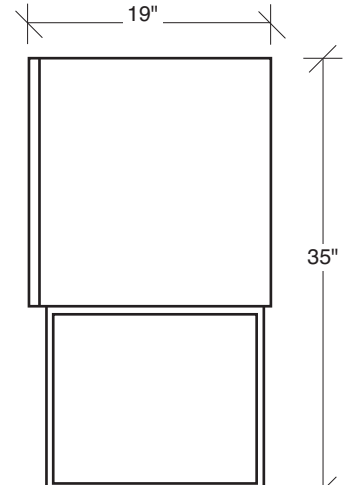

Swanky

No. 1352-47 BUFFET

W 74 D 19 H 35 in.

1 in. thick acrylic sides. Maple wood case available in ebony, grey or white. Must specify.

No. 1350-46
flat cut
maple wood
hanging
case

front view

side view

No. 1350-47
flat cut
maple wood
case
polished
stainless
steel base

front view

side view

No. 1352-47
flat cut
maple wood
case
1 inch thick
acrylic sides

front view

Flat cut maple wood case. Available in white, grey
or ebony finish. Must specify.

side view