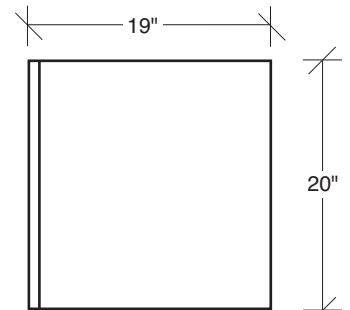

Swanky

No. 1352-47 BUFFET

W 74 D 19 H 35 in.

1 in. thick acrylic sides. Maple wood case available in ebony, grey or white. Must specify.

No. 1350-46
flat cut
maple wood
hanging
case

front view

side view

No. 1350-47
flat cut
maple wood
case
polished
stainless
steel base

front view

side view

No. 1352-47
flat cut
maple wood
case
1 inch thick
acrylic sides

front view

Flat cut maple wood case. Available in white, grey
or ebony finish. Must specify.

side view