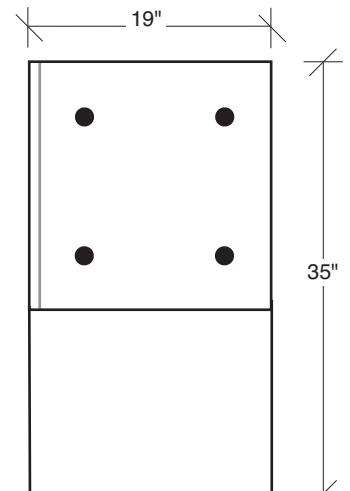

Swanky

No. 1352-47 BUFFET

W 74 D 19 H 35 in.

1 in. thick acrylic sides. Maple wood case available in ebony, grey or white. Must specify.

No. 1350-46
flat cut
maple wood
hanging
case

front view

side view

No. 1350-47
flat cut
maple wood
case
polished
stainless
steel base

front view

side view

No. 1352-47
flat cut
maple wood
case
1 inch thick
acrylic sides

front view

Flat cut maple wood case. Available in white, grey
or ebony finish. Must specify.

side view