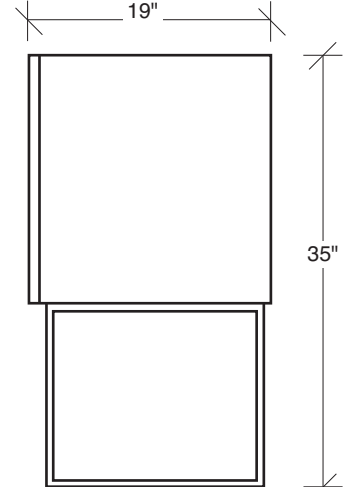

No. 1350-46
flat cut
maple wood
hanging
case

front view

side view

No. 1350-47
flat cut
maple wood
case
polished
stainless
steel base

front view

side view