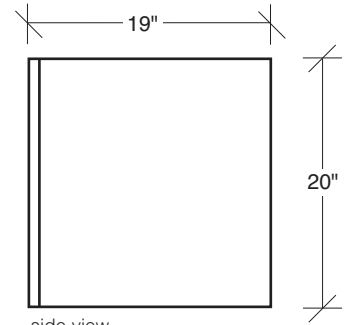

No. 1350-46
flat cut
maple wood
hanging
case

front view

side view

No. 1350-47
flat cut
maple wood
case
polished
stainless
steel base

front view

side view