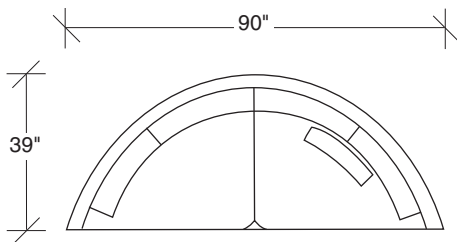

Parker

No. 1166-303 SOFA (WITH BENCH SEAT)

W 90 D 39 H 30½ in.

Seat depth 23-0 in.

Seat height 19 in.

Standard with four 26 x 16 in. back cushions and one 24 x 14 in. back cushion. Legs available in any TC wood finish. Must specify.

No. 1159-313 SOFA (WITH TWO SEATS)

W 90 D 39 H 30½ in.

Seat depth 23-0 in.

Seat height 19 in.

Standard with four 26 x 16 in. back cushions and one 24 x 14 in. back cushion. Legs available in any TC wood finish. Must specify.

1159-313
1166-303
SOFA
PLAN VIEW

Parker
1159 - Series
1166 - Series

All upholstery sizes are approximate