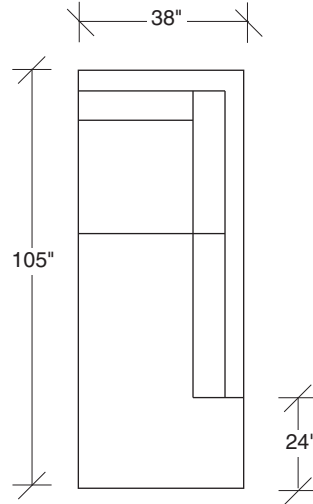

### No. 1256-311 LAF SOFA

W 89 D 38 H 32 in.  
Seat depth 24 in.  
Seat height 17½ in.  
Arm height 25 in.  
Arm width 7 in.

### No. 1256-402 RIGHT CHAISE

W 105 D 38 H 32 in.  
Seat depth 24 in.  
Seat height 17½ in.

Height to top of back cushions 35 in. approx.  
Legs and base available in any TC wood finish.  
Must specify. Throw pillows optional. Must specify

**1256-313**  
SOFA

**1256-311**  
LAF SOFA

**1256-312**  
RAF SOFA

**1256-401**  
LEFT CHAISE

**1256-402**  
RIGHT CHAISE

**L.A. Collection**  
**1256 - Series**

Scale 1/4" = 1'0"  
All upholstery sizes are approximate