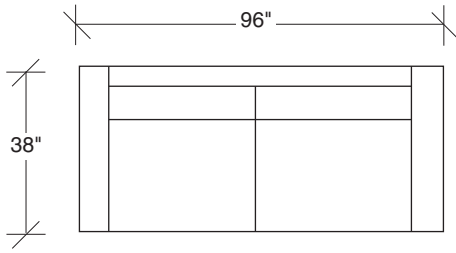

### No. 1256-311 LAF SOFA

W 89 D 38 H 32 in.  
Seat depth 24 in.  
Seat height 17½ in.  
Arm height 25 in.  
Arm width 7 in.

### No. 1256-402 RIGHT CHAISE

W 105 D 38 H 32 in.  
Seat depth 24 in.  
Seat height 17½ in.

Height to top of back cushions 35 in. approx.  
Legs and base available in any TC wood finish.  
Must specify. Throw pillows optional. Must specify

**1256-313**  
SOFA

**1256-311**  
LAF SOFA

**1256-312**  
RAF SOFA

**1256-401**  
LEFT CHAISE

**1256-402**  
RIGHT CHAISE

**L.A. Collection**  
**1256 - Series**

Scale 1/4" = 1'0"  
All upholstery sizes are approximate