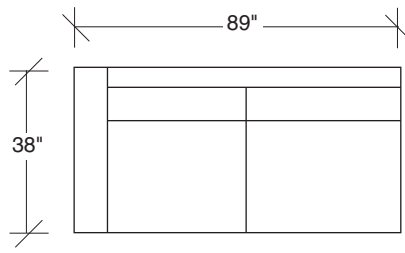

### No. 1256-311 LAF SOFA

W 89 D 38 H 32 in.  
Seat depth 24 in.  
Seat height 17½ in.  
Arm height 25 in.  
Arm width 7 in.

### No. 1256-402 RIGHT CHAISE

W 105 D 38 H 32 in.  
Seat depth 24 in.  
Seat height 17½ in.

Height to top of back cushions 35 in. approx.  
Legs and base available in any TC wood finish.  
Must specify. Throw pillows optional. Must specify

**1256-313**  
SOFA

**1256-311**  
LAF SOFA

**1256-312**  
RAF SOFA

**1256-401**  
LEFT CHAISE

**1256-402**  
RIGHT CHAISE

**L.A. Collection**  
**1256 - Series**

Scale 1/4" = 1'0"  
All upholstery sizes are approximate