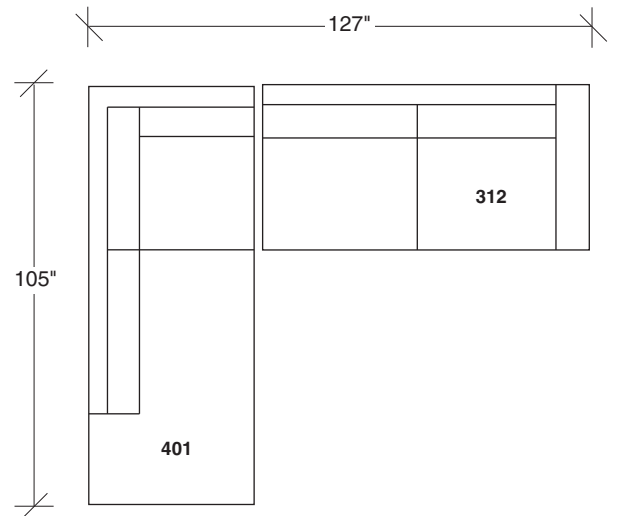

### No. 1256-311 LAF SOFA

W 89 D 38 H 32 in.  
Seat depth 24 in.  
Seat height 17½ in.  
Arm height 25 in.  
Arm width 7 in.

### No. 1256-402 RIGHT CHAISE

W 105 D 38 H 32 in.  
Seat depth 24 in.  
Seat height 17½ in.

Height to top of back cushions 35 in. approx.  
Legs and base available in any TC wood finish.  
Must specify. Throw pillows optional. Must specify

**1256-313**  
SOFA

**1256-311**  
LAF SOFA

**1256-312**  
RAF SOFA

**1256-401**  
LEFT CHAISE

**1256-402**  
RIGHT CHAISE

**L.A. Collection**  
**1256 - Series**

Scale 1/4" = 1'0"  
All upholstery sizes are approximate