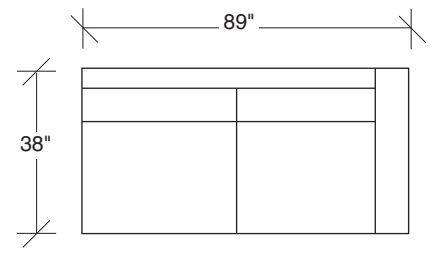

### No. 1256-311 LAF SOFA

W 89 D 38 H 32 in.  
Seat depth 24 in.  
Seat height 17½ in.  
Arm height 25 in.  
Arm width 7 in.

### No. 1256-402 RIGHT CHAISE

W 105 D 38 H 32 in.  
Seat depth 24 in.  
Seat height 17½ in.

Height to top of back cushions 35 in. approx.  
Legs and base available in any TC wood finish.  
Must specify. Throw pillows optional. Must specify

**1256-313**  
SOFA

**1256-311**  
LAF SOFA

**1256-312**  
RAF SOFA

**1256-401**  
LEFT CHAISE

**1256-402**  
RIGHT CHAISE

**L.A. Collection**  
**1256 - Series**

Scale 1/4" = 1'0"  
All upholstery sizes are approximate