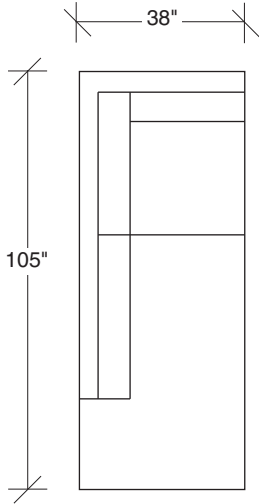

### No. 1256-311 LAF SOFA

W 89 D 38 H 32 in.  
Seat depth 24 in.  
Seat height 17½ in.  
Arm height 25 in.  
Arm width 7 in.

### No. 1256-402 RIGHT CHAISE

W 105 D 38 H 32 in.  
Seat depth 24 in.  
Seat height 17½ in.

Height to top of back cushions 35 in. approx.  
Legs and base available in any TC wood finish.  
Must specify. Throw pillows optional. Must specify

**1256-313**  
SOFA

**1256-311**  
LAF SOFA

**1256-312**  
RAF SOFA

**1256-401**  
LEFT CHAISE

**1256-402**  
RIGHT CHAISE

**L.A. Collection**  
**1256 - Series**

Scale 1/4" = 1'0"  
All upholstery sizes are approximate