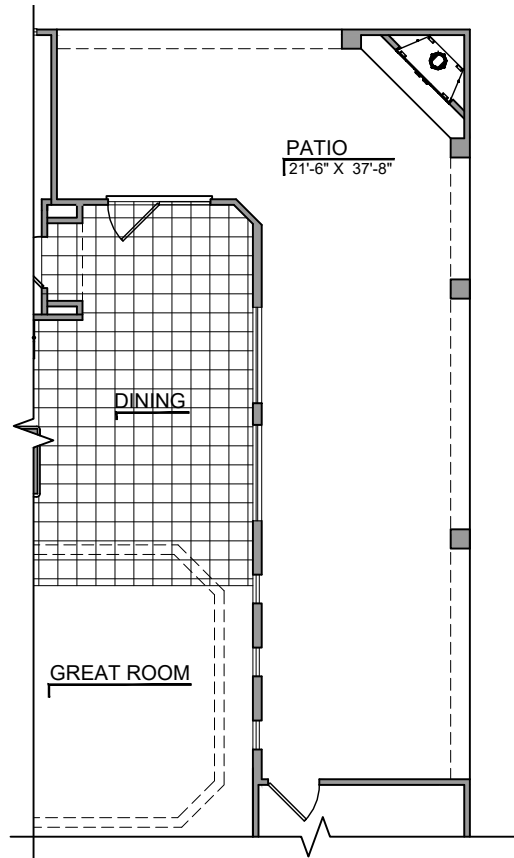

Outdoor Living Option