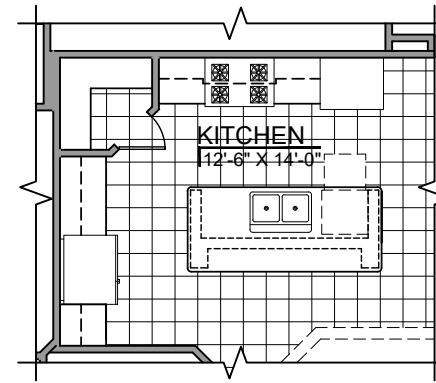

Gourmet Kitchen