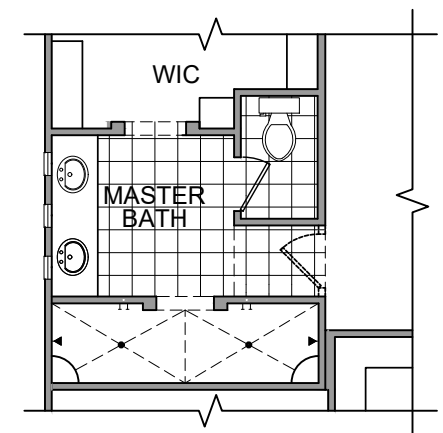

Fireplace Option

Bedroom Option

Study Option

Deluxe Shower Option

Double Shower Option

Community: Metro Verde 2

www.hakesbrothers.com

1930 Plan 3 CG Options