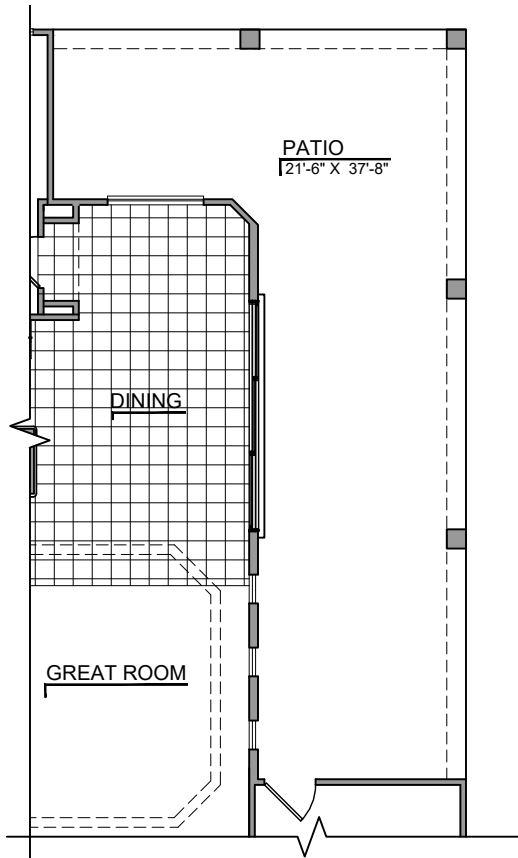

Multi Slide Door Option

Community: Metro Verde 2