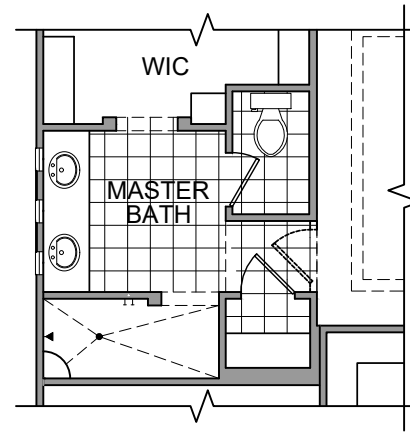

Fireplace Option

Bedroom Option

Study Option

Deluxe Shower Option

Double Shower Option

Community: Metro Verde 2

www.hakesbrothers.com

1930 Plan 3 CG Options