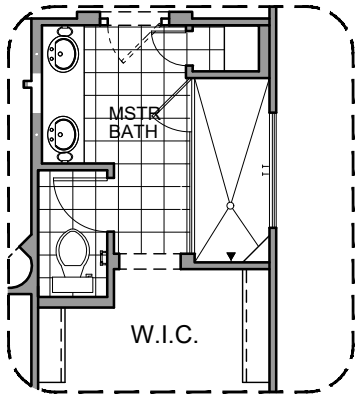

Own The Home You Love

LOW VOLTAGE LEGEND	
LOGO	DESCRIPTION
	CABLE TV
	CAT 5 DATA

Deluxe Glass Shower Option

Tub w/ Glass Shower Option

Bedroom 4 Option

Traditional Fireplace Option

Contemporary Fireplace Option