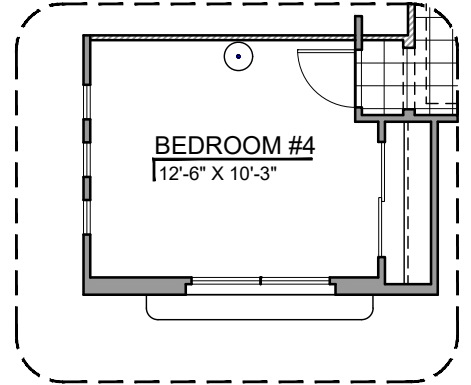

Own The Home You Love

LOW VOLTAGE LEGEND	
LOGO	DESCRIPTION
	CABLE TV
	CAT 5 DATA

Deluxe Glass Shower Option

Tub w/ Glass Shower Option

Bedroom 4 Option

Traditional Fireplace Option

Contemporary Fireplace Option