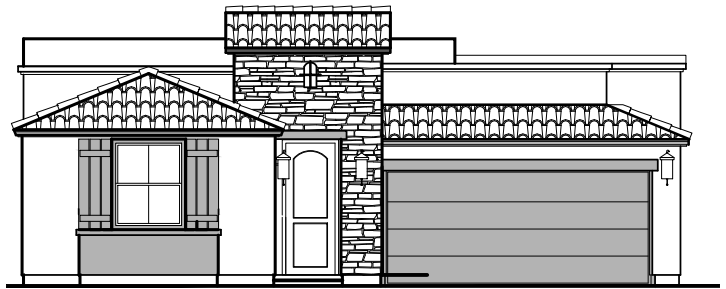

HAKES BROTHERS

Own The Home You Love

LOW VOLTAGE LEGEND	
LOGO	DESCRIPTION
	CABLE TV
	CAT 5 DATA

- Home is complete and accepted as built _____
- Home construction is in process, buyer accepts all option locations.

Garage Orientation: Left Right

Spanish Colonial (S)

Tuscan (T)

Contemporary (C)

Community: Metro Verde 3

www.hakesbrothers.com

1863 Plan

HAKES BROTHERS