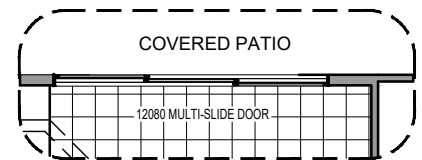

Multi Slide Door Opt.

Community: Metro Verde 3

www.hakesbrothers.com

1863 Plan Options