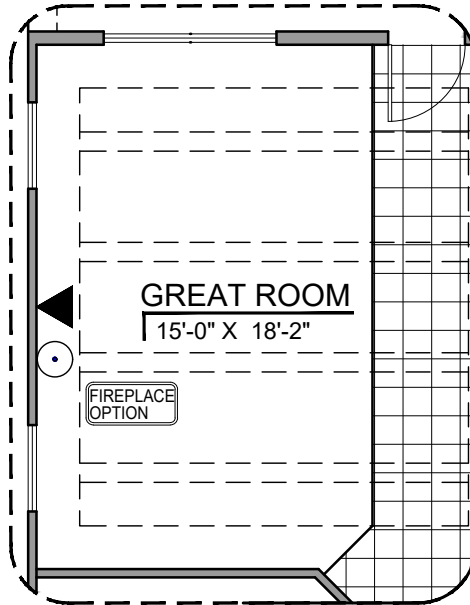

Ceiling Beam Treatment Option