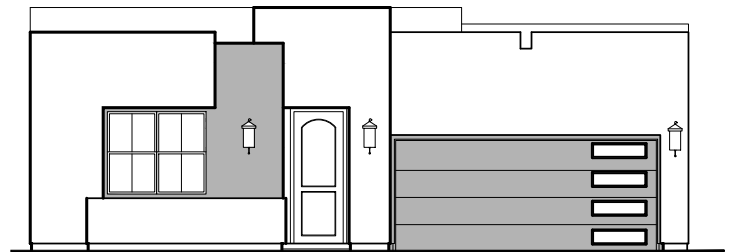

Garage Orientation: Left Right

Spanish Colonial (S)

Tuscan (T)

Contemporary (C)

Community: Metro Verde 3

www.hakesbrothers.com

1863 Plan

HAKES BROTHERS