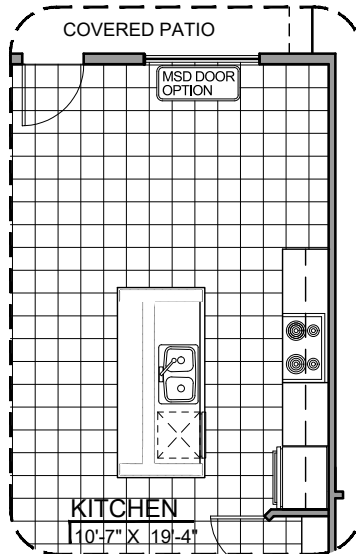

Own The Home You Love

LOW VOLTAGE LEGEND	
LOGO	DESCRIPTION
	CABLE TV
	CAT 5 DATA

Deluxe Glass Shower Option

Tub w/ Glass Shower Option

Bedroom 4 Option

Traditional Fireplace Option

Contemporary Fireplace Option