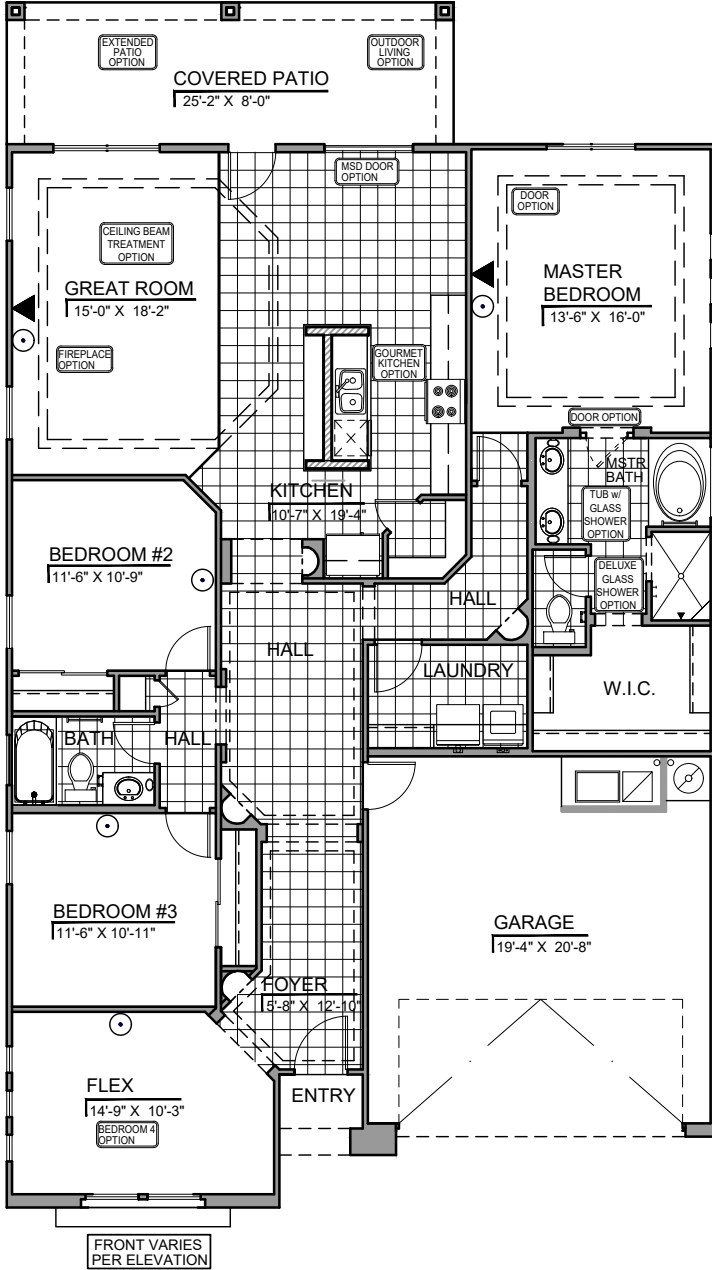

HAKES BROTHERS

Own The Home You Love

LOW VOLTAGE LEGEND	
LOGO	DESCRIPTION
	CABLE TV
	CAT 5 DATA

- Home is complete and accepted as built _____
- Home construction is in process, buyer accepts all option locations.

Garage Orientation: Left Right

Spanish Colonial (S)

Tuscan (T)

Contemporary (C)

Community: Metro Verde 3

www.hakesbrothers.com

1863 Plan

HAKES BROTHERS

Own The Home You Love

LOW VOLTAGE LEGEND	
LOGO	DESCRIPTION
	CABLE TV
	CAT 5 DATA

Deluxe Glass Shower Option

Tub w/ Glass Shower Option

Bedroom 4 Option

Traditional Fireplace Option

Contemporary Fireplace Option