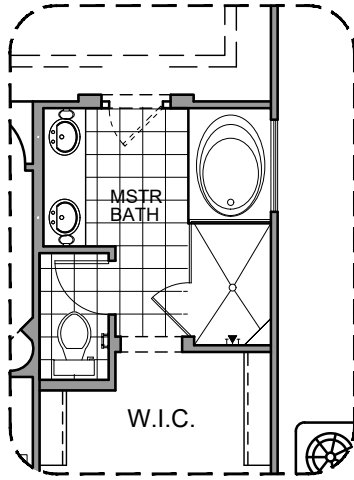

Own The Home You Love

LOW VOLTAGE LEGEND	
LOGO	DESCRIPTION
	CABLE TV
	CAT 5 DATA

Deluxe Glass Shower Option

Tub w/ Glass Shower Option

Bedroom 4 Option

Traditional Fireplace Option

Contemporary Fireplace Option