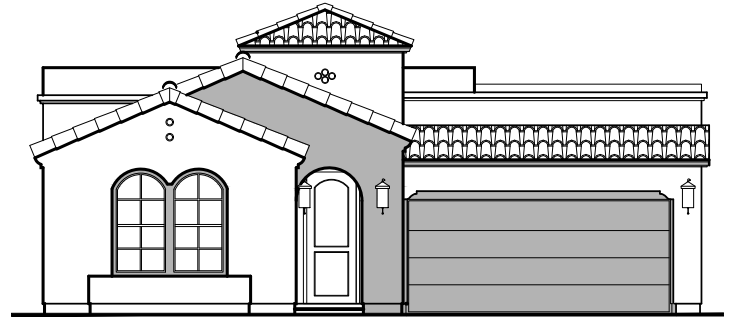

HAKES BROTHERS

Own The Home You Love

LOW VOLTAGE LEGEND	
LOGO	DESCRIPTION
	CABLE TV
	CAT 5 DATA

- Home is complete and accepted as built _____
- Home construction is in process, buyer accepts all option locations.

Garage Orientation: Left Right

Spanish Colonial (S)

Tuscan (T)

Contemporary (C)

Community: Metro Verde 3

www.hakesbrothers.com

1863 Plan

HAKES BROTHERS