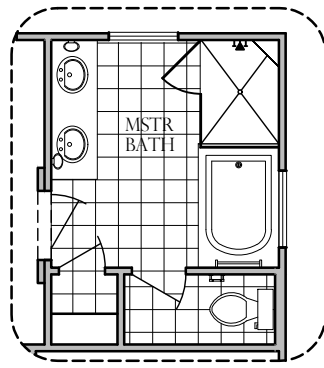

HAKES BROTHERS

Own The Home You Love

LOW VOLTAGE LEGEND	
LOGO	DESCRIPTION
	CABLE TV
	CAT 5 DATA

Extended Patio Option

Outdoor Living Option

Deluxe Glass Shower Option

Tub w/ Glass Shower Option

Ceiling Beam Treatment Option