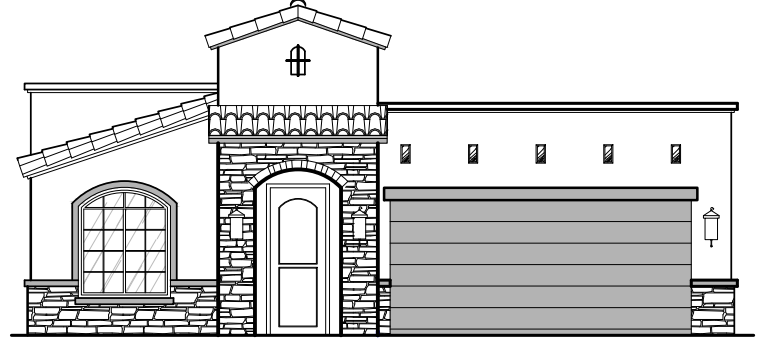

HAKES BROTHERS

Own The Home You Love

- Home is complete and accepted as built. _____
- Home construction is in process, buyer accepts all option locations. _____

LOW VOLTAGE LEGEND	
LOGO	DESCRIPTION
	CABLE TV
	CAT 5 DATA

Spanish Colonial (S)

Tuscan (T)

Mediterranean (M)

Garage Orientation: Left Right

Community: Metro Verde 3

www.hakesbrothers.com

1630 Plan

© 2018 Hakes Brothers, Floor plans, elevations, and specifications are subject to change without notice. The above floor plan and elevations are artistic representations only and are not exact schematics of the home. The actual home may vary in dimensions and layout. For more information, see a sales representative. MV 1630 STM 12.05.18