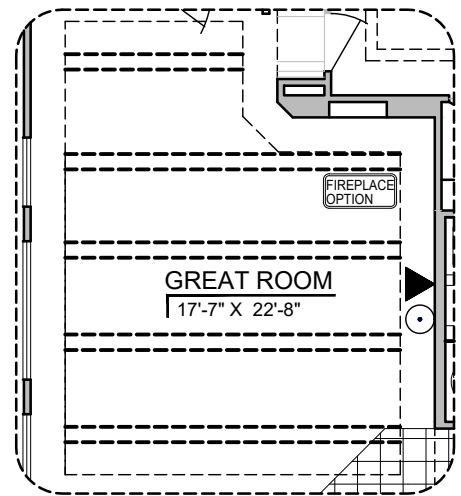

Ceiling Beam Treatment Option