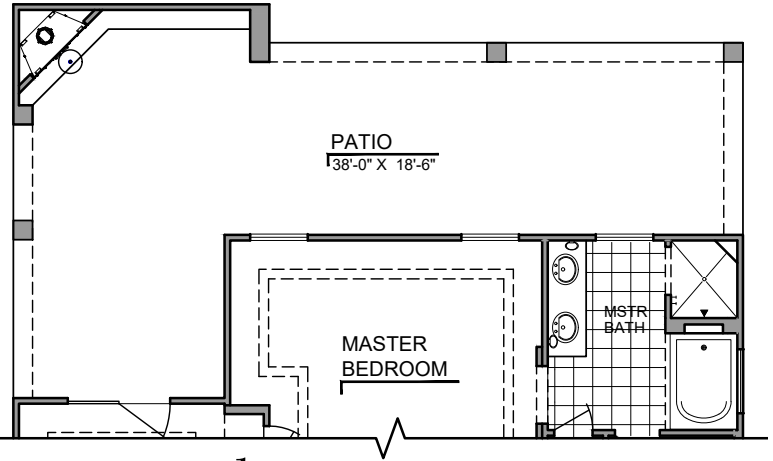

Outdoor Living Option