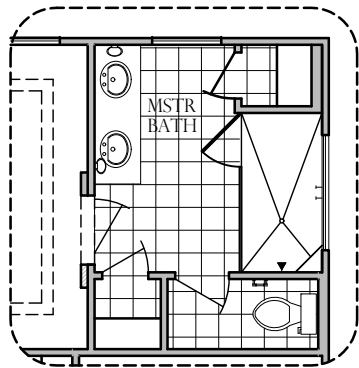

HAKES BROTHERS

Own The Home You Love

LOW VOLTAGE LEGEND	
LOGO	DESCRIPTION
	CABLE TV
	CAT 5 DATA

Extended Patio Option

Outdoor Living Option

Deluxe Glass Shower Option

Tub w/ Glass Shower Option

Ceiling Beam Treatment Option