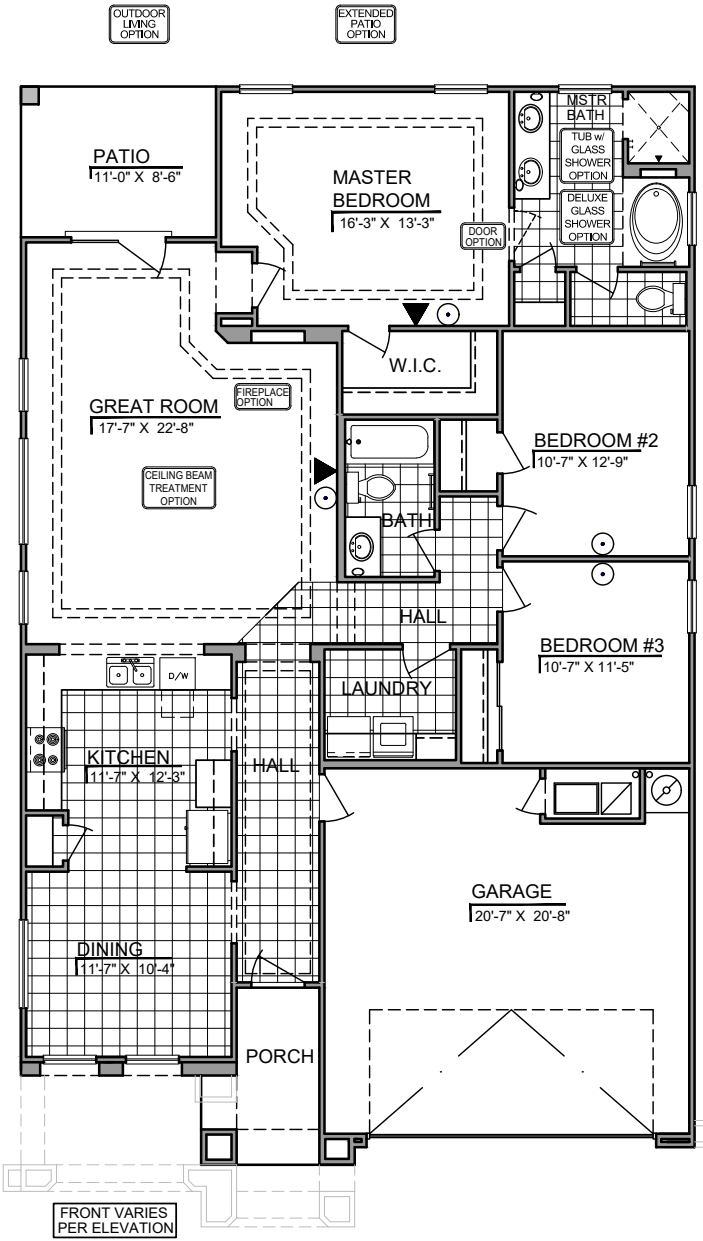

HAKES BROTHERS

Own The Home You Love

- Home is complete and accepted as built. _____
- Home construction is in process, buyer accepts all option locations. _____

LOW VOLTAGE LEGEND	
LOGO	DESCRIPTION
	CABLE TV
	CAT 5 DATA

Spanish Colonial (S)

Tuscan (T)

Mediterranean (M)

Garage Orientation: Left Right

Community: Metro Verde 3

www.hakesbrothers.com

1630 Plan

© 2018 Hakes Brothers, Floor plans, elevations, and specifications are subject to change without notice. The above floor plan and elevations are artistic representations only and are not exact schematics of the home. The actual home may vary in dimensions and layout. For more information, see a sales representative. MV 1630 STM 12.05.18

HAKES BROTHERS

Own The Home You Love

LOW VOLTAGE LEGEND	
LOGO	DESCRIPTION
	CABLE TV
	CAT 5 DATA

Extended Patio Option

Outdoor Living Option

Deluxe Glass Shower Option

Tub w/ Glass Shower Option

Ceiling Beam Treatment Option