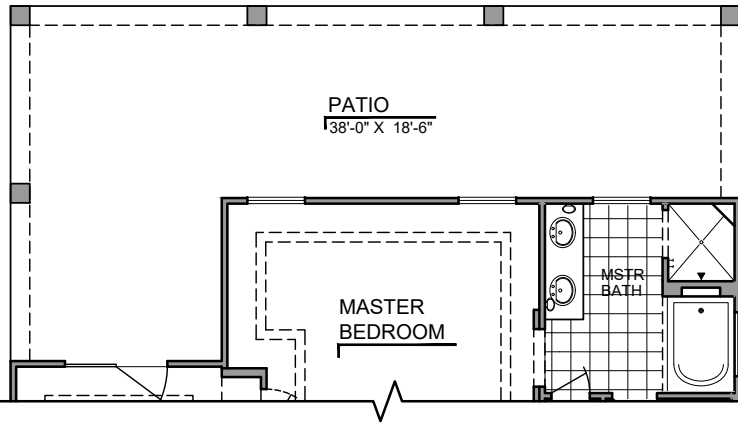

Extended Patio Option