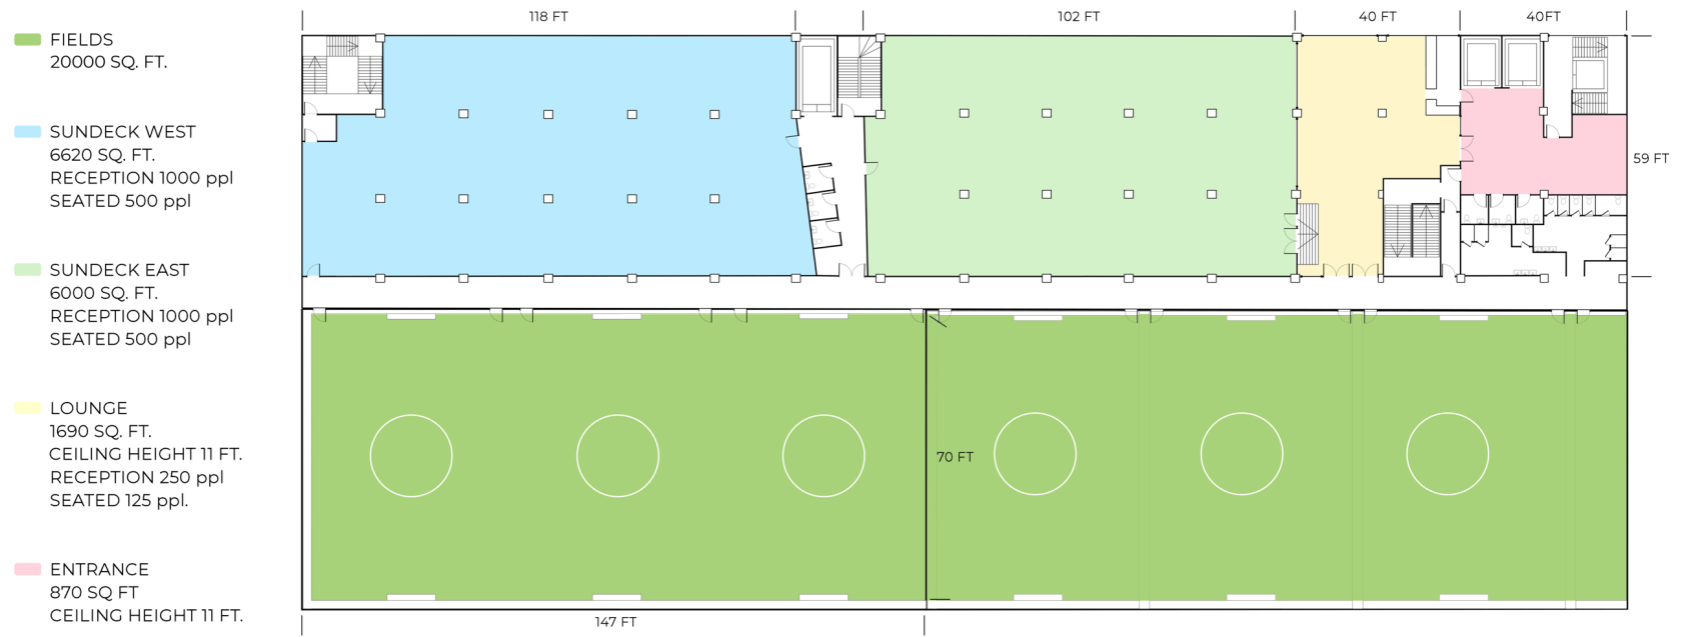

FULL FLOOR

SUNSET PARK
ROOFTOP

LOUNGE

- LOUNGE
1690 SQ. FT.
CEILING HEIGHT 11 FT.
RECEPTION 250 ppl
SEATED 125 ppl.
- ENTRANCE
870 SQ. FT.
CEILING HEIGHT 11 FT.

SUNSET PARK
ROOFTOP

SUNDECK EAST

SUNSET PARK
ROOFTOP

SUNDECK WEST

SUNDECK WEST
6620 SQ. FT.
RECEPTION 1000 ppl
SEATED 500 ppl

SUNDECK EAST
6000 SQ. FT.
RECEPTION 1000 ppl
SEATED 500 ppl

LOUNGE
1690 SQ. FT.
CEILING HEIGHT 11 FT.
RECEPTION 250 ppl
SEATED 125 ppl.

ENTRANCE
870 SQ FT
CEILING HEIGHT 11 FT.

**SUNSET PARK
ROOFTOP**