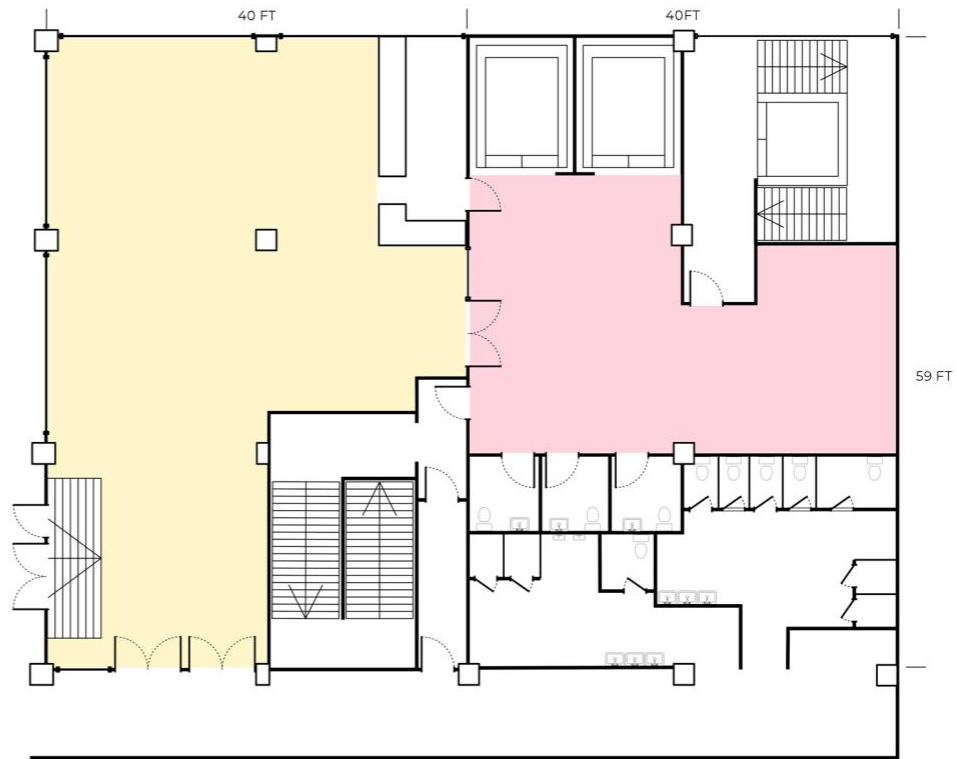

FULL FLOOR

SUNSET PARK
ROOFTOP

LOUNGE

- LOUNGE
1690 SQ. FT.
CEILING HEIGHT 11 FT.
RECEPTION 250 ppl
SEATED 125 ppl.
- ENTRANCE
870 SQ. FT.
CEILING HEIGHT 11 FT.

SUNSET PARK
ROOFTOP

SUNDECK EAST

SUNSET PARK
ROOFTOP

SUNDECK WEST

SUNDECK WEST
6620 SQ. FT.
RECEPTION 1000 ppl
SEATED 500 ppl

SUNDECK EAST
6000 SQ. FT.
RECEPTION 1000 ppl
SEATED 500 ppl

LOUNGE
1690 SQ. FT.
CEILING HEIGHT 11 FT.
RECEPTION 250 ppl
SEATED 125 ppl.

ENTRANCE
870 SQ FT
CEILING HEIGHT 11 FT.

**SUNSET PARK
ROOFTOP**