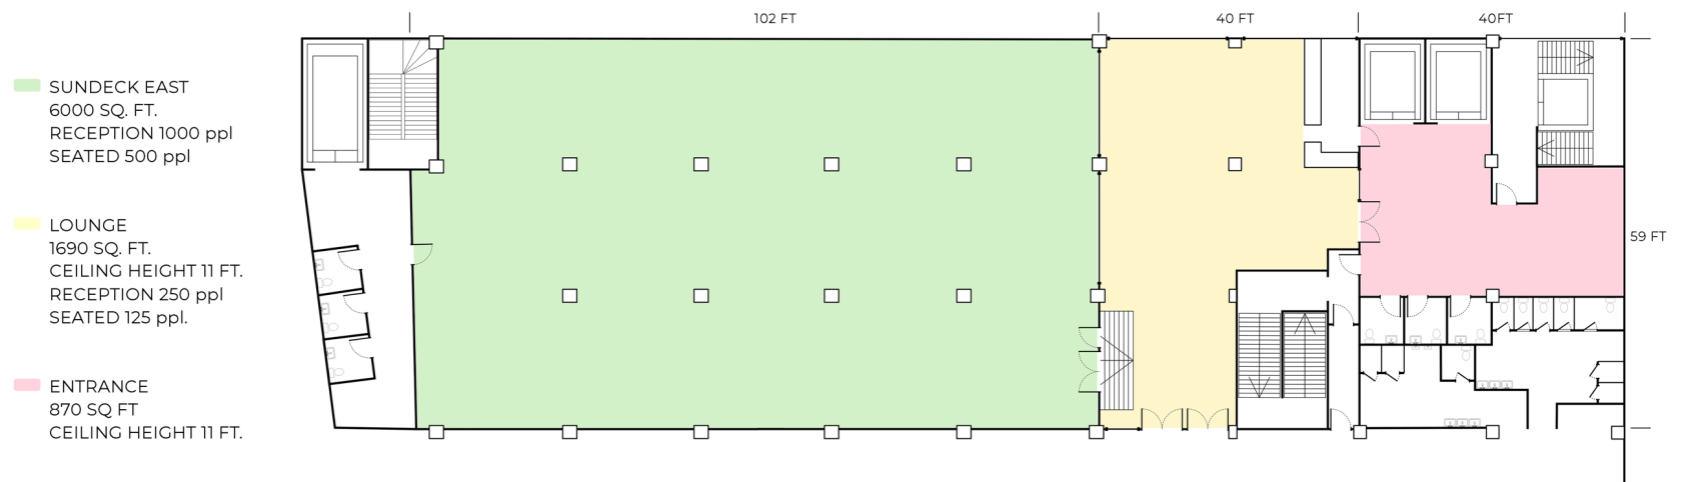

FULL FLOOR

SUNSET PARK
ROOFTOP

LOUNGE

- LOUNGE
1690 SQ. FT.
CEILING HEIGHT 11 FT.
RECEPTION 250 ppl
SEATED 125 ppl.
- ENTRANCE
870 SQ. FT.
CEILING HEIGHT 11 FT.

SUNSET PARK
ROOFTOP

SUNDECK EAST

SUNSET PARK
ROOFTOP

SUNDECK WEST

SUNDECK WEST
6620 SQ. FT.
RECEPTION 1000 ppl
SEATED 500 ppl

SUNDECK EAST
6000 SQ. FT.
RECEPTION 1000 ppl
SEATED 500 ppl

LOUNGE
1690 SQ. FT.
CEILING HEIGHT 11 FT.
RECEPTION 250 ppl
SEATED 125 ppl.

ENTRANCE
870 SQ FT
CEILING HEIGHT 11 FT.

**SUNSET PARK
ROOFTOP**