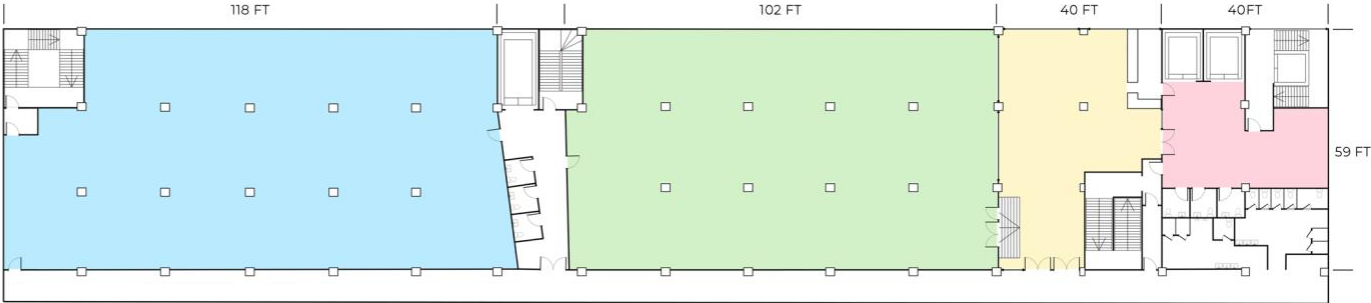

FULL FLOOR

SUNSET PARK
ROOFTOP

LOUNGE

- LOUNGE
1690 SQ. FT.
CEILING HEIGHT 11 FT.
RECEPTION 250 ppl
SEATED 125 ppl.
- ENTRANCE
870 SQ. FT.
CEILING HEIGHT 11 FT.

SUNSET PARK
ROOFTOP

SUNDECK EAST

SUNSET PARK
ROOFTOP

SUNDECK WEST

SUNDECK WEST
6620 SQ. FT.
RECEPTION 1000 ppl
SEATED 500 ppl

SUNDECK EAST
6000 SQ. FT.
RECEPTION 1000 ppl
SEATED 500 ppl

LOUNGE
1690 SQ. FT.
CEILING HEIGHT 11 FT.
RECEPTION 250 ppl
SEATED 125 ppl.

ENTRANCE
870 SQ FT
CEILING HEIGHT 11 FT.

**SUNSET PARK
ROOFTOP**