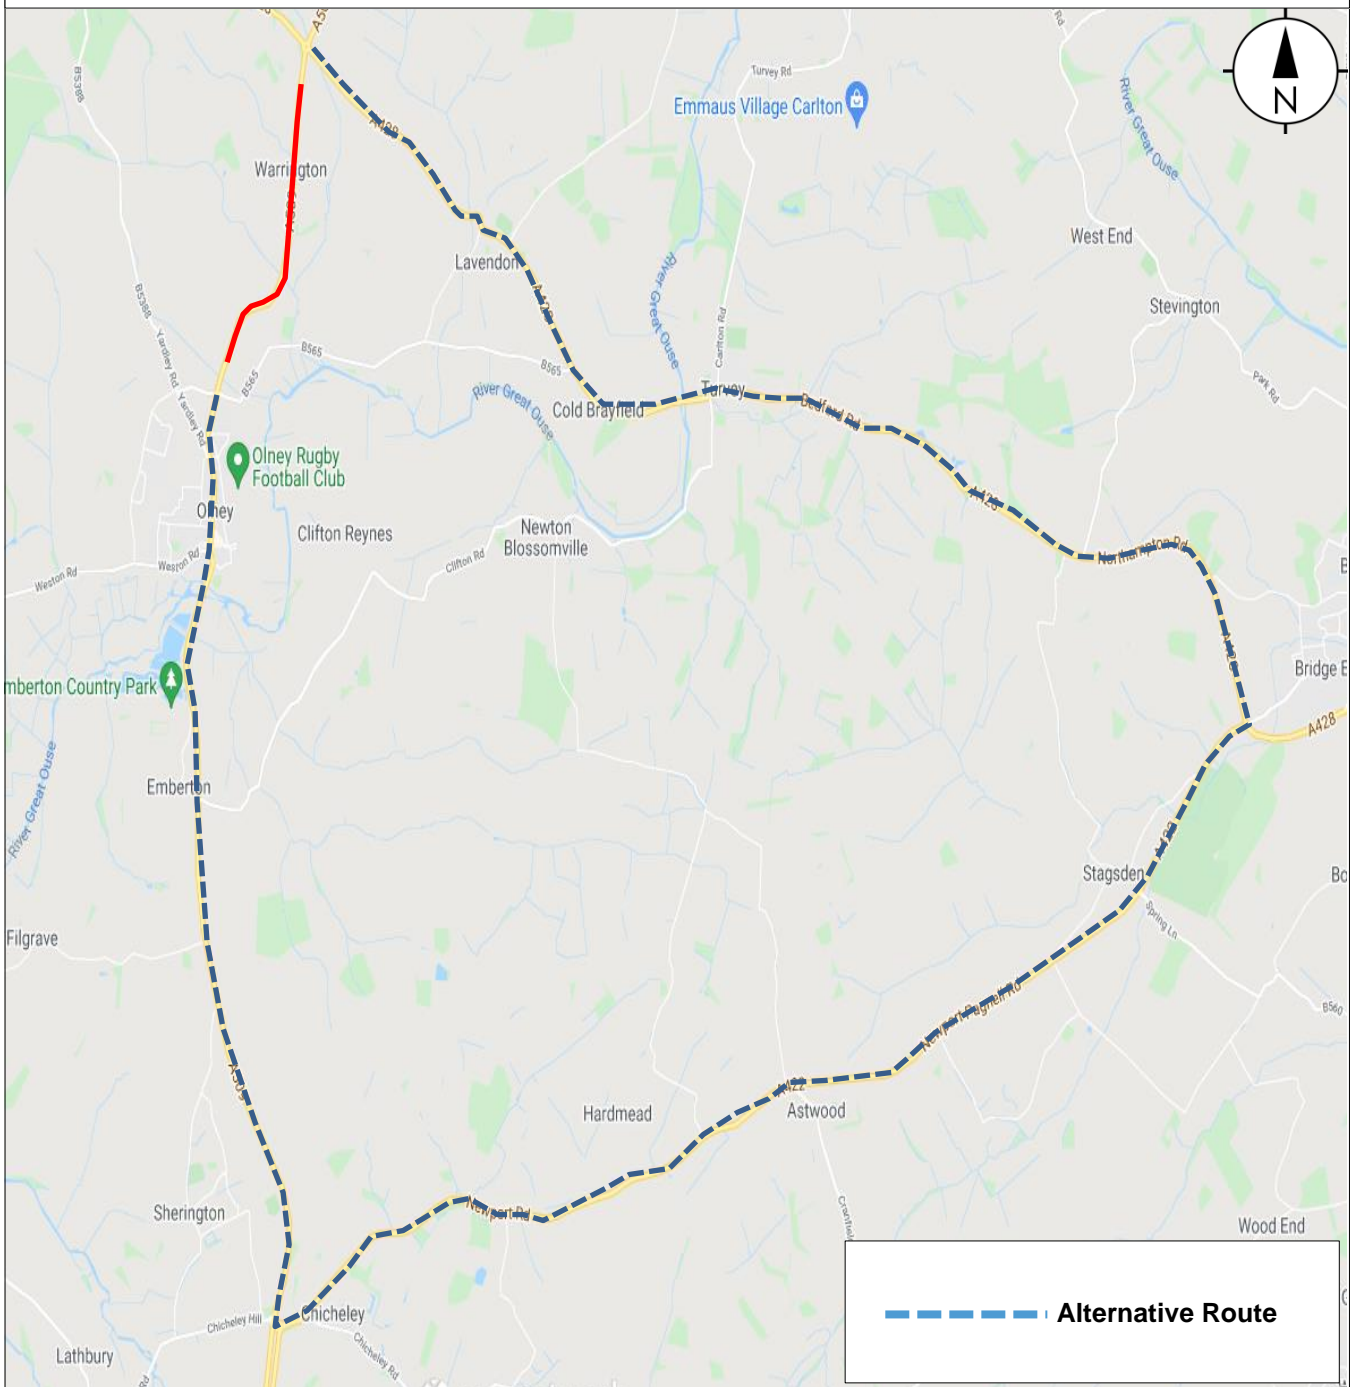

MAP FOR ORDER

Map referred to in the Council of the Borough of Milton Keynes (Warrington Road (Part), Olney) (Temporary Closure) Order 2021.

This map is not to scale
The common seal of the Council of the Borough of Milton Keynes was hereunto affixed in the presence of: