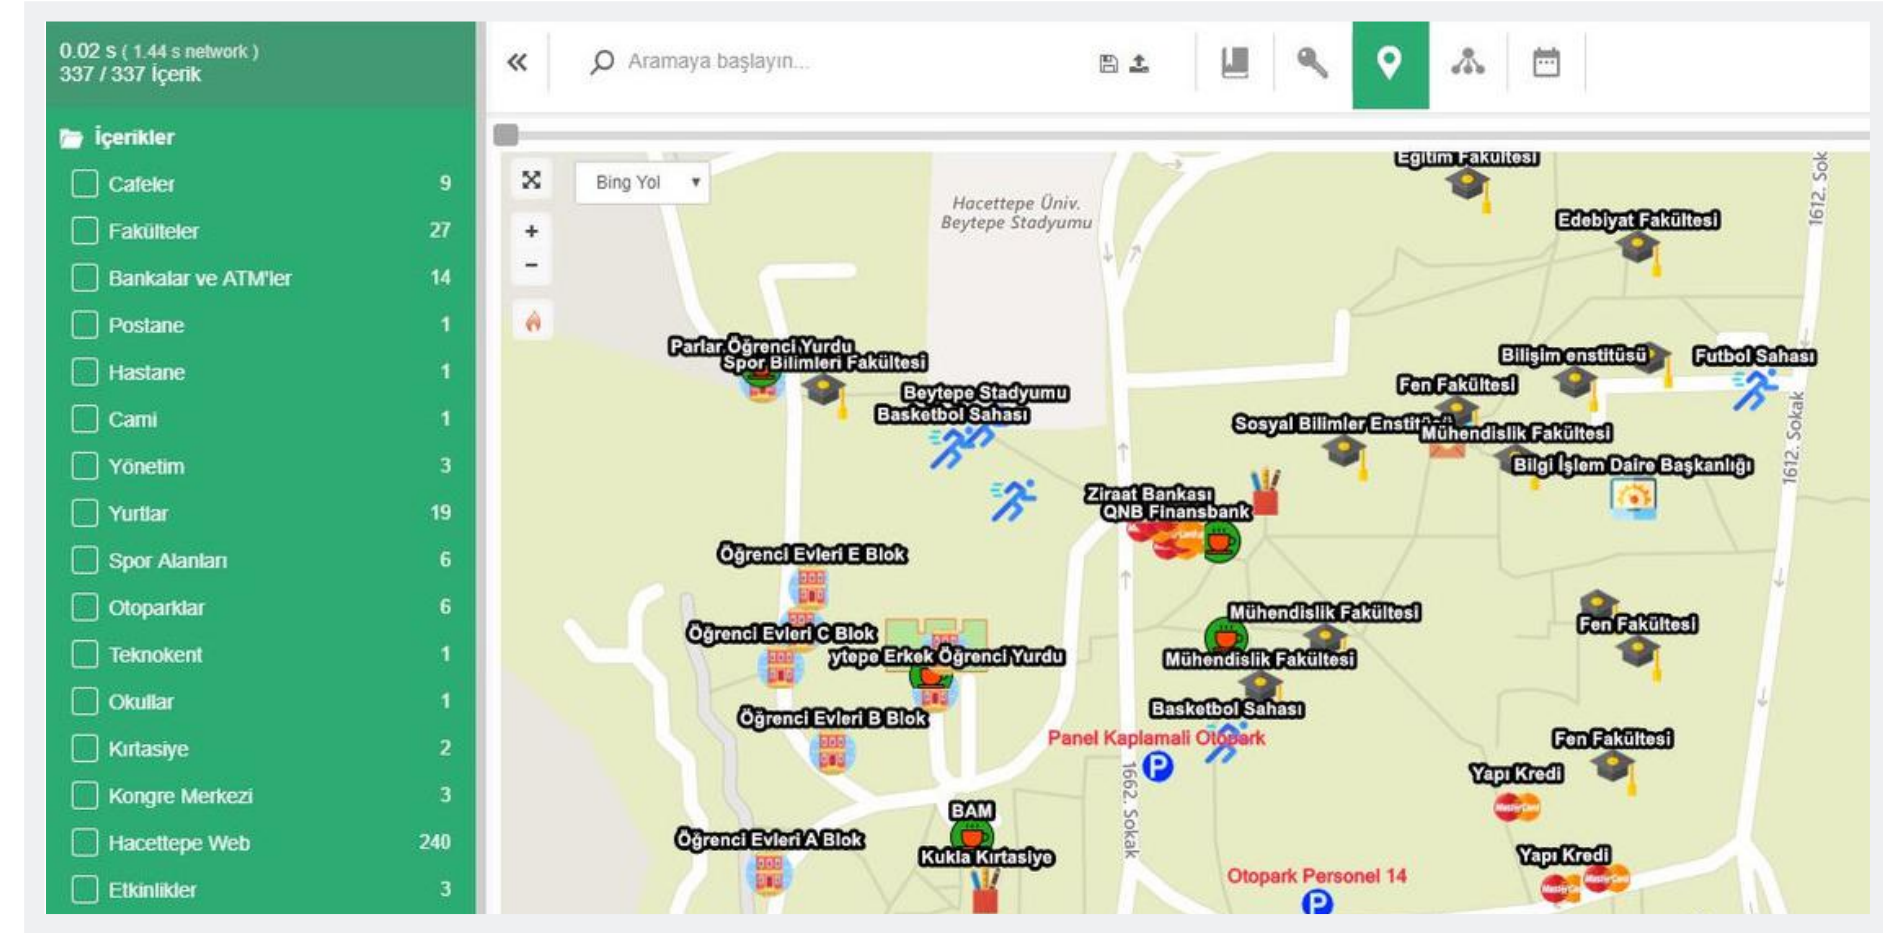

Campus Information System

DEGEO

Single Point of Access to All Campus!

A single sustainable solution for students, academics, administrative staff, and visitors.

Use your existing data as it is, and get detailed search and map capabilities.

Courses, Places, Academic work, Dining halls, restaurant menus, cafes, banks, laboratories, service routes, events, clubs and more.

You will have access to all the information about the university and campus from a single point through artificial intelligence.

Whether in a comment or an academic work text, any spatial information will be used automatically.

What You Can Access?

Buildings

Faculties

Rectorate

Instructors

**Restaurants
and Cafes**

Dormitories

Sports Fields

Activities

ATMs

Parking Lots

**Transportation
Bus Stops**

and many more...

Maintenance, and other complaint issues

Any problem in a building or wrong parking, capture it with the mobile phone and forget.