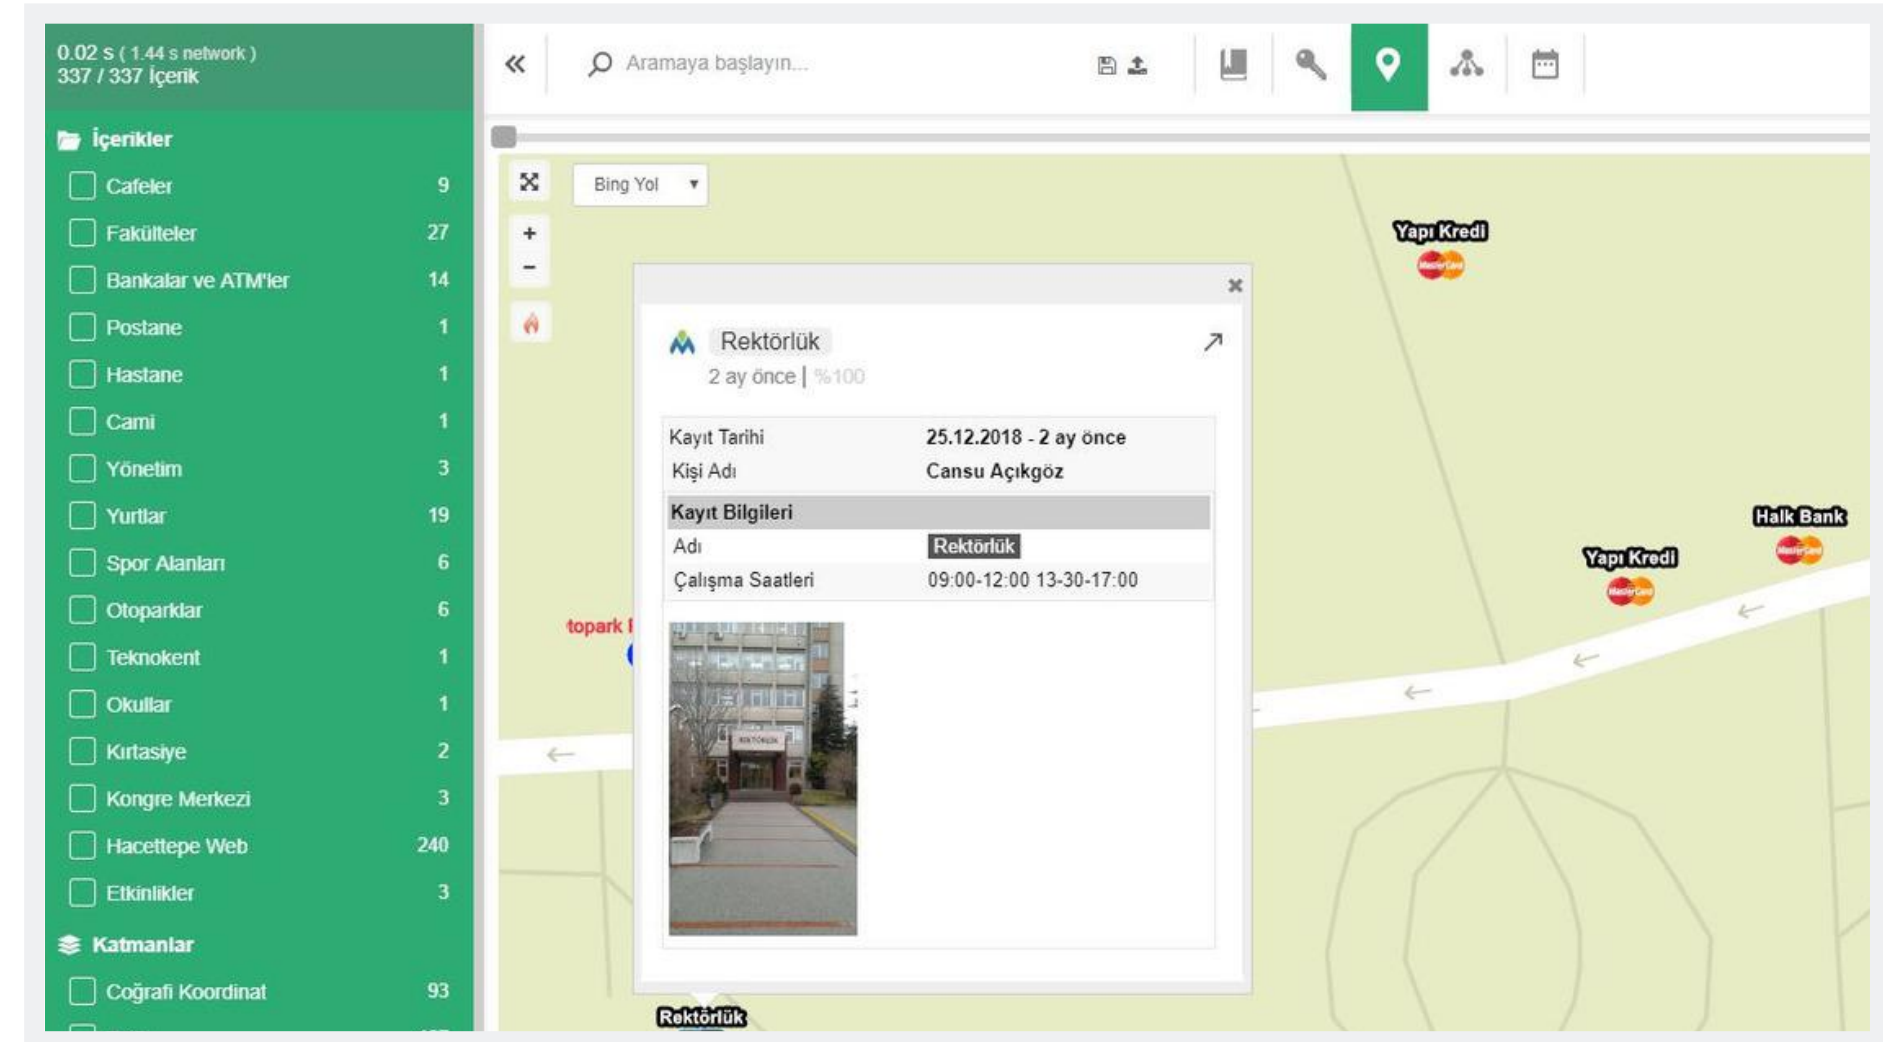

Single Point of Access to All Campus!

A single sustainable solution for students, academics, administrative staff, and visitors.

Use your existing data as it is, and get detailed search and map capabilities.

Courses, Places, Academic work, Dining halls, restaurant menus, cafes, banks, laboratories, service routes, events, clubs and more.

You will have access to all the information about the university and campus from a single point through artificial intelligence.

Whether in a comment or an academic work text, any spatial information will be used automatically.