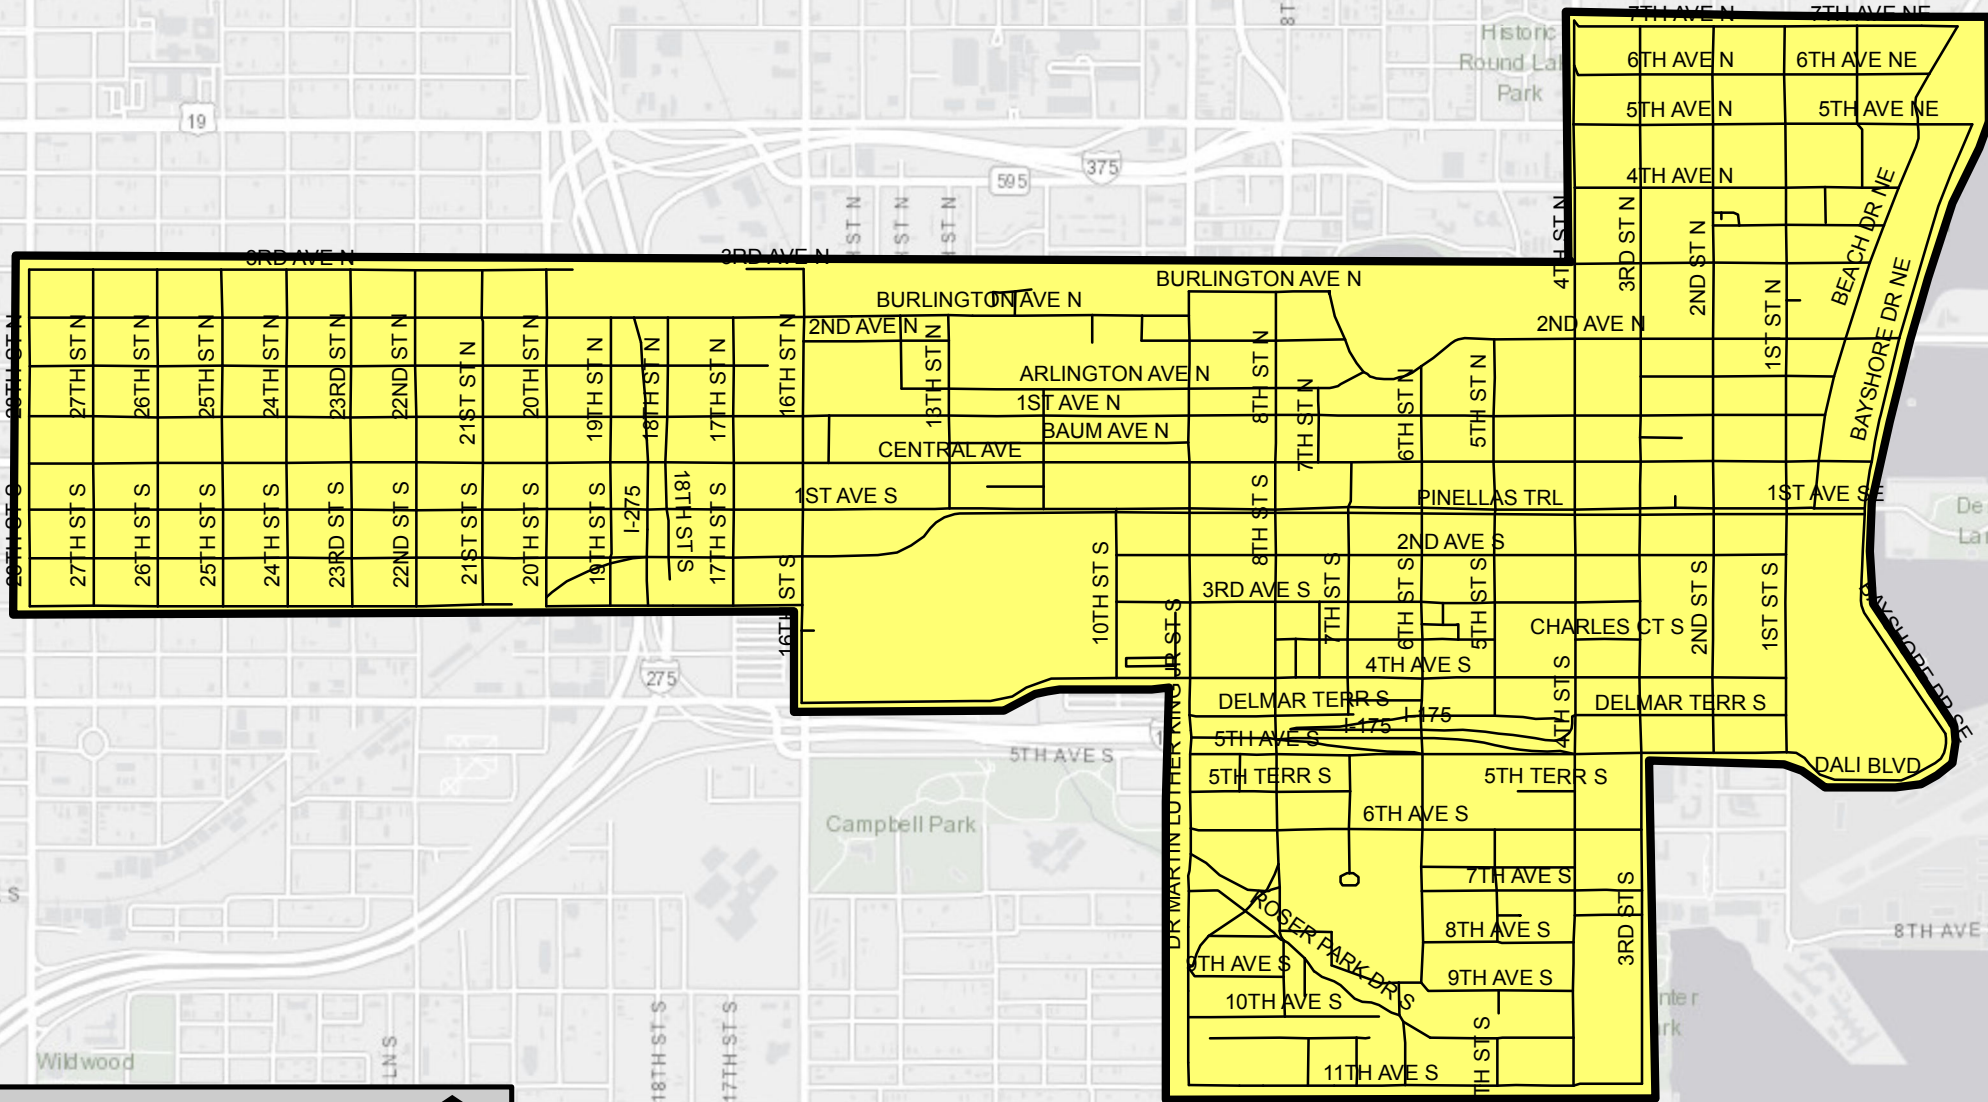

# THE NICKEL RIDE | ∞

## St. Petersburg

 St. Petersburg Service area

The Nickel Ride strives to operate all addresses in our service area, however we are unable to serve destinations on streets with speed limits over 35 mph, in which case we will get the customer as close as possible to their destination.