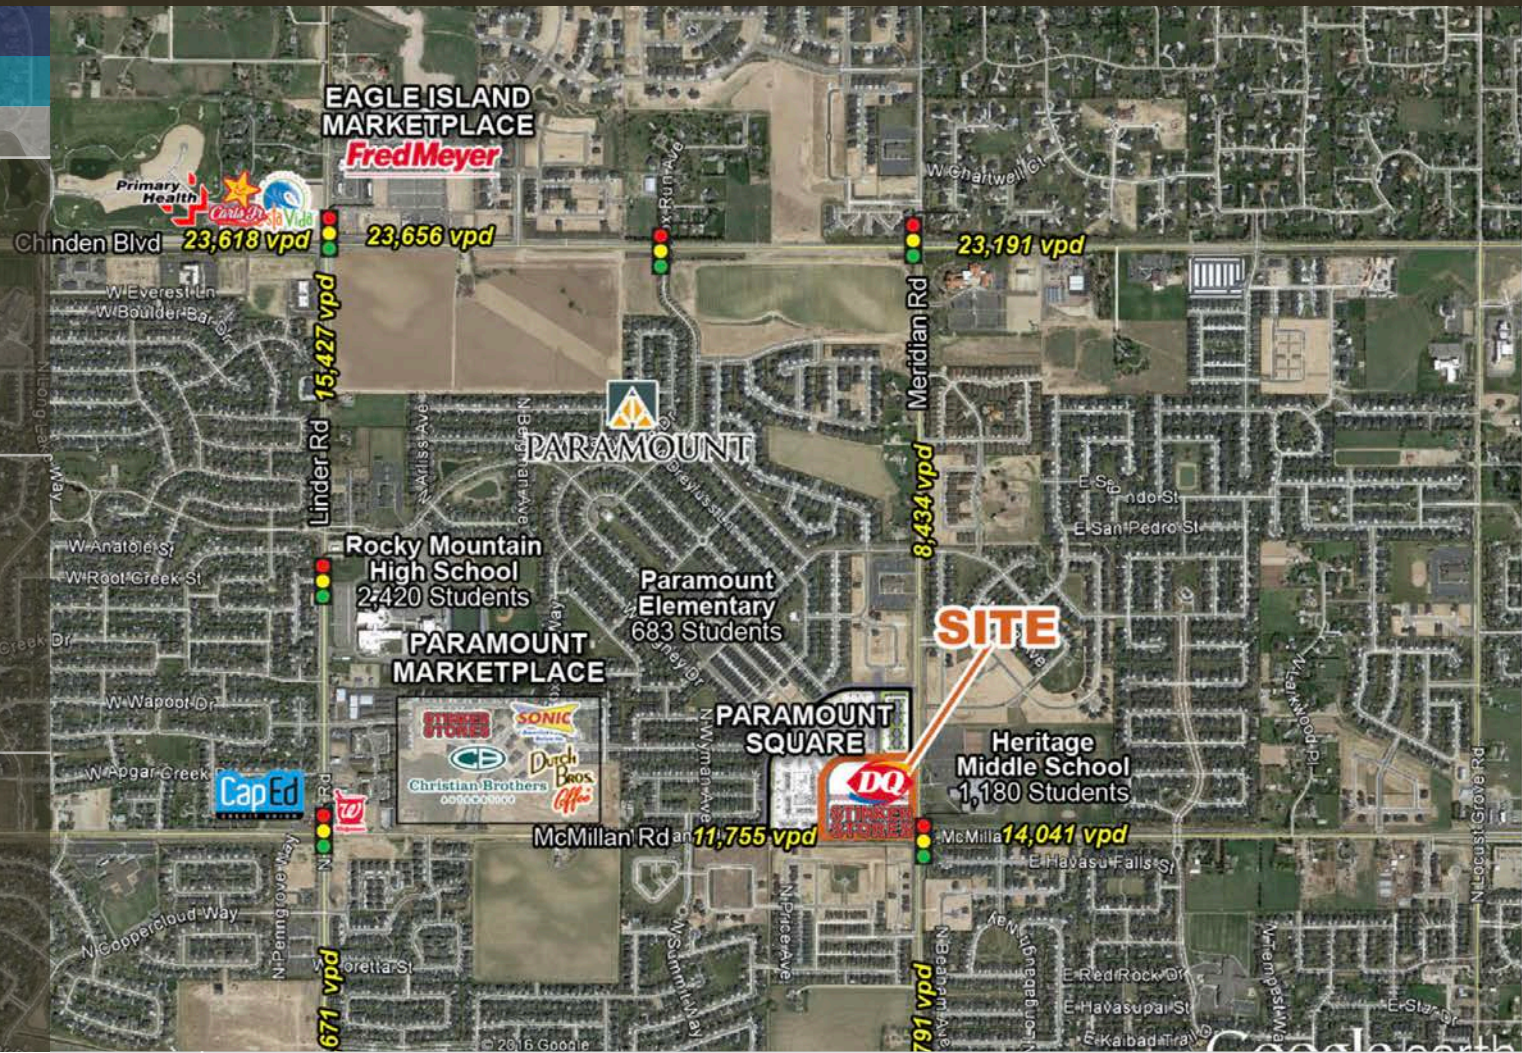

PARAMOUNT SQUARE

Meridian, Idaho 83646

MARK CLEVERLEY

208.850.6113
mark@bvadev.com

HOLT HAGA

208.371.4658
holt@bvadev.com

**BALL
VENTURES
AHLQUIST**

For more information please visit
BVADEV.COM

PROPERTY PROFILE

Paramount Square is located on the northwest corner of Meridian and McMillan Roads, adjacent to the 280 unit Prelude at Paramount apartment complex. The project is encompassed within the Paramount master-planned community consisting of homes, professional, retail, educational, and recreational facilities. When complete, Paramount will have over 1,800 residential units.

AVAILABLE FOR LEASE OR BUILD TO SUIT