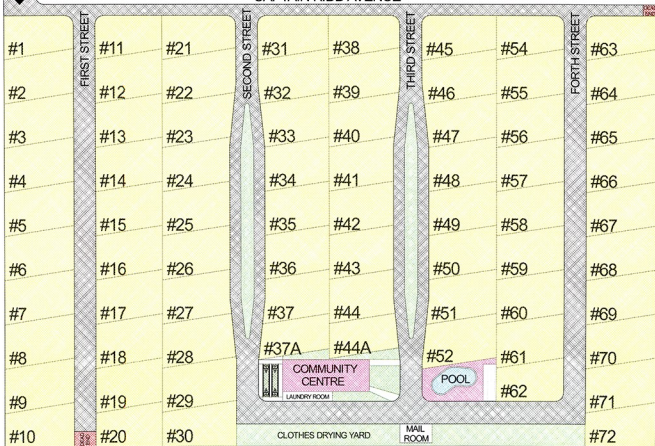

BISPHAM RD.

CAPTAIN KIDD AVENUE

MANUFACTURED HOME COMMUNITY

7020 CAPTAIN KIDD AVENUE
SARASOTA, FL 34231