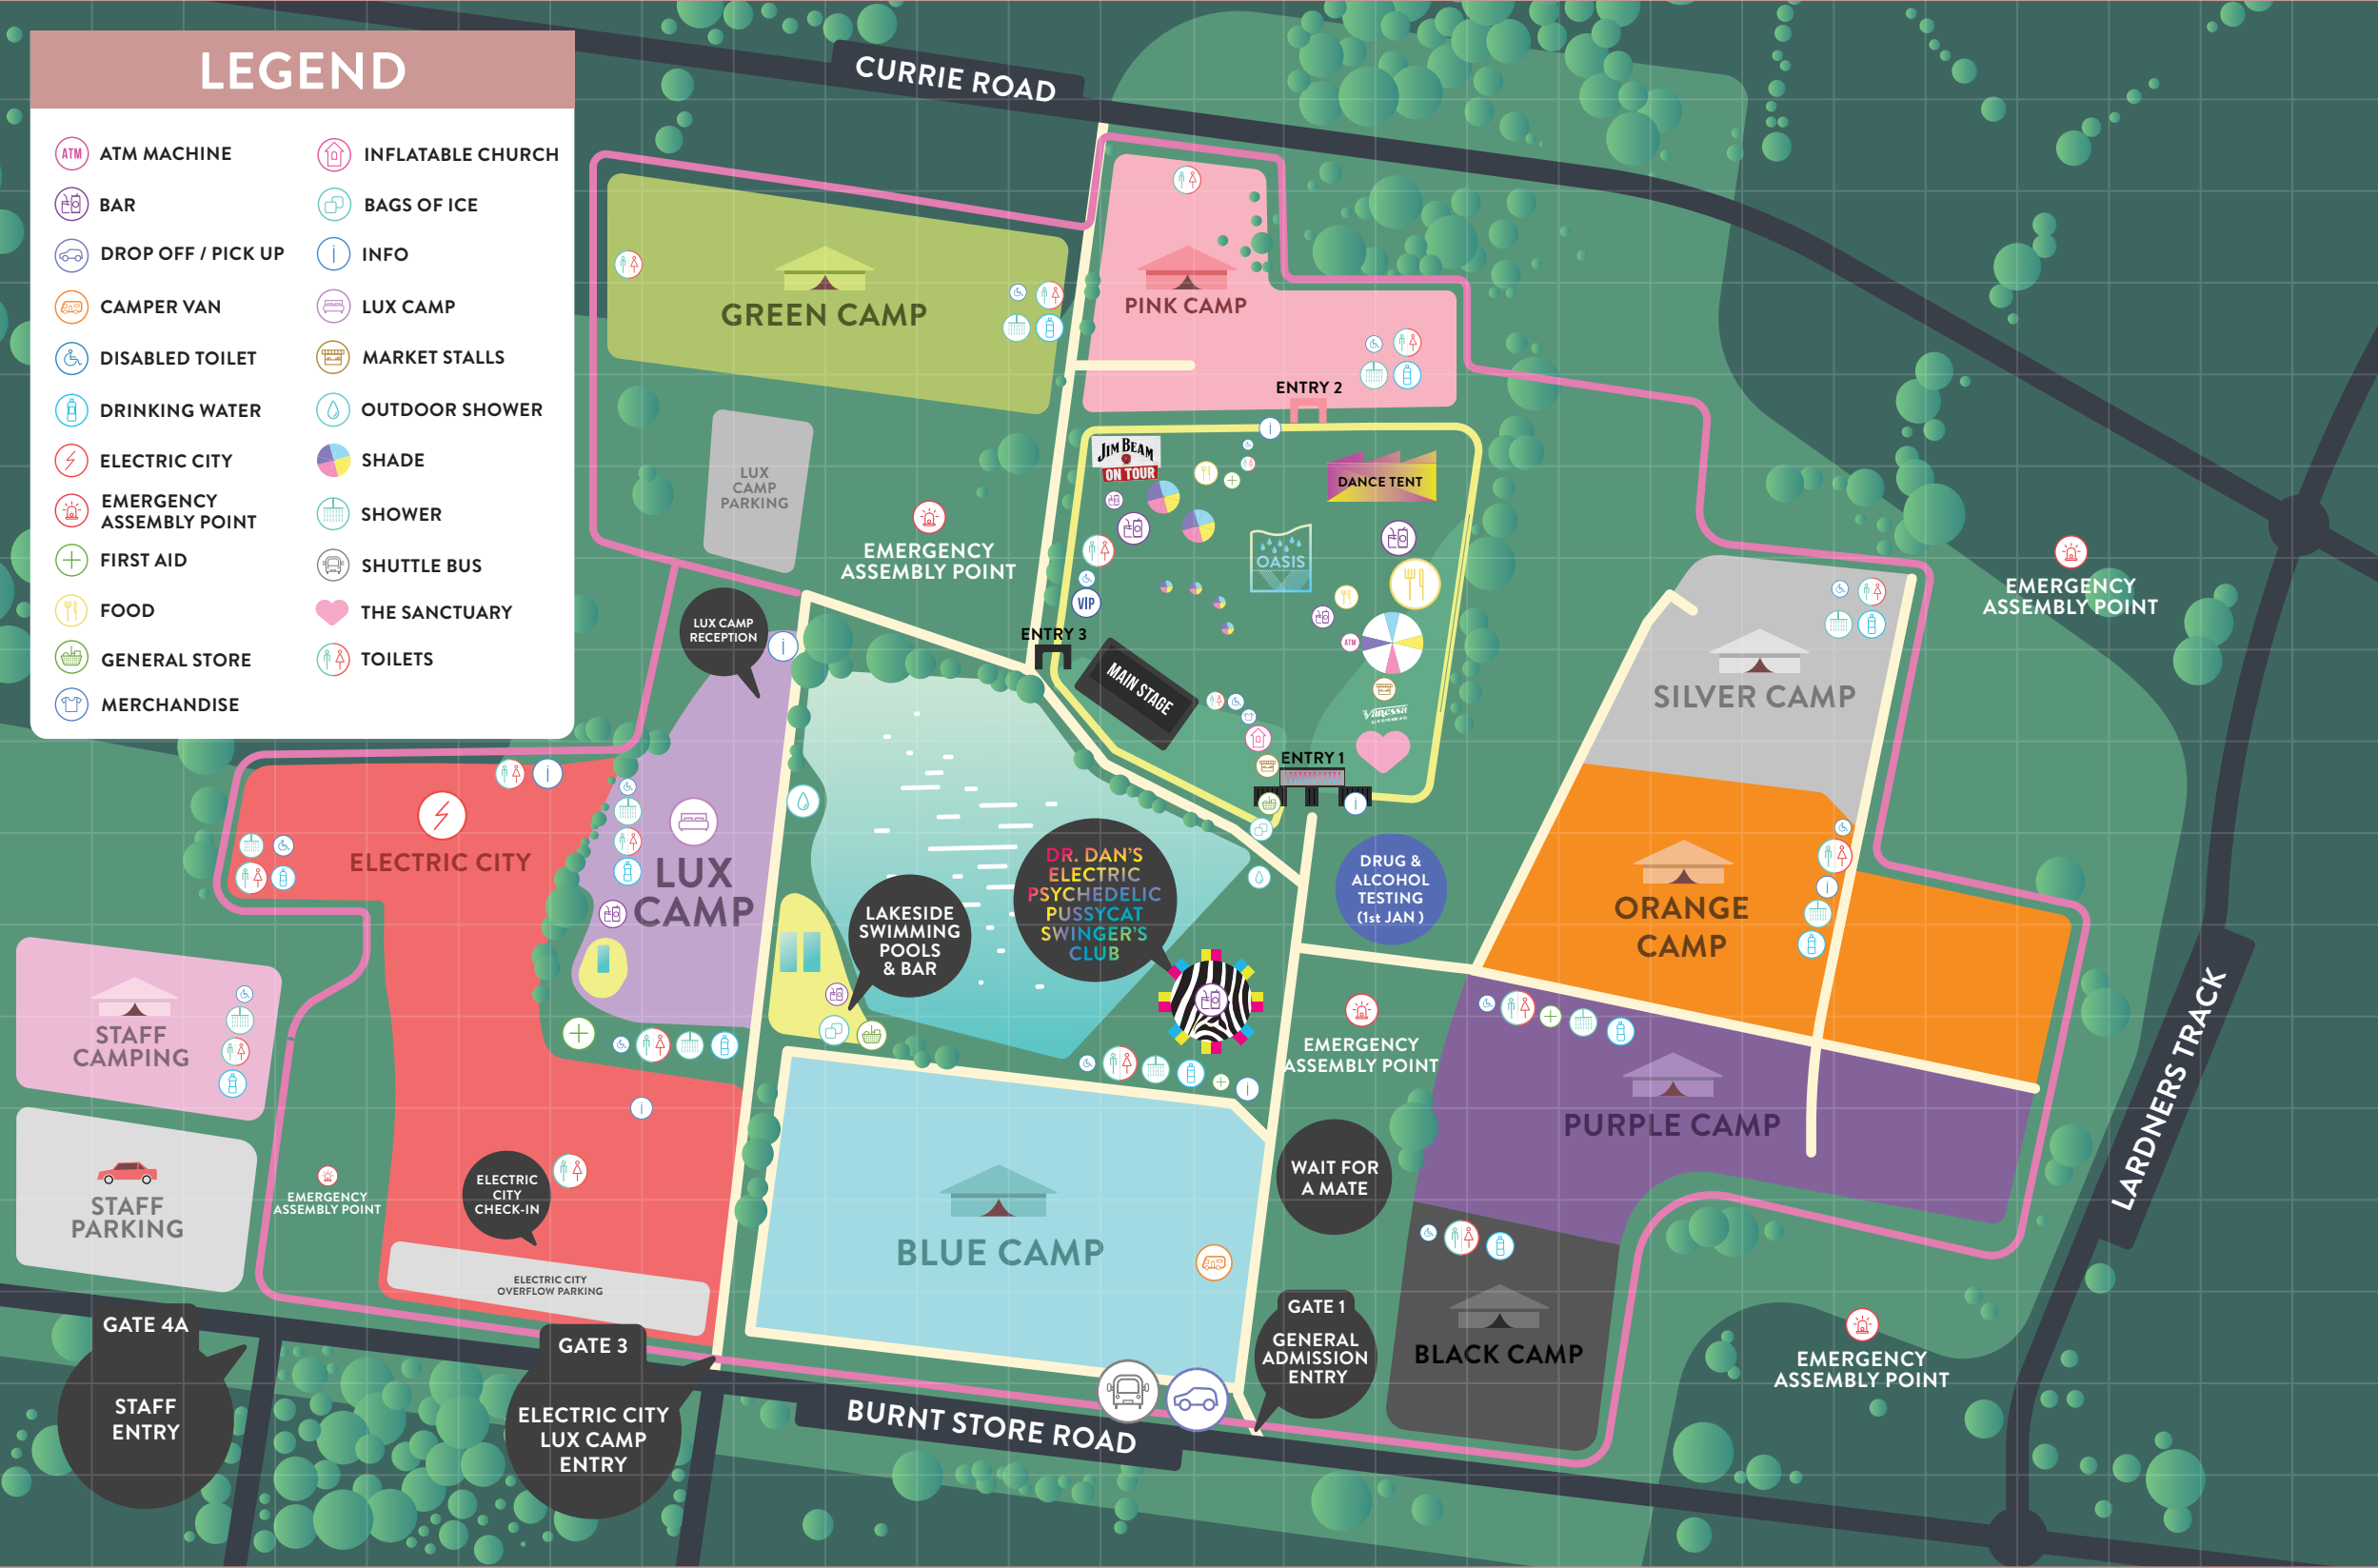

SUNDAY 30

12:00 1:00 2:00 3:00 4:00 5:00 6:00 7:00 8:00 9:00 10:00 11:00 12:00 1:00 2:00 3:00

MAIN STAGE

BENNY CAM	MUR MUR MUR	NICOLE MILLAR	AJ TRACEY	BOO SEEKA	ALEX LAHEY	DZ DEATHRAYS	VERA BLUE	KYLE	THE JUNGLE GIANTS	SAFIA
12:00 - 12:30	12:30 - 1:15	1:45 - 2:30	3:00 - 3:45	4:15 - 5:00	5:30 - 6:15	6:45 - 7:30	8:00 - 8:45	9:15 - 10:00	10:30 - 11:30	12:00 - 1:00

12:00 1:00 2:00 3:00 4:00 5:00 6:00 7:00 8:00 9:00 10:00 11:00 12:00 1:00 2:00 3:00 4:00

MAIN STAGE

ARROYO	WAFIA	BIG WORDS	REMI	RUNNING TOUCH	BALL PARK MUSIC	BONOBO	DUKE DUMONT	THE KOOKS	PNAU	FISHER
12:00 - 12:30	12:45 - 1:15	1:35 - 2:15	2:35 - 3:15	3:40 - 4:30	5:00 - 6:00	6:20 - 7:40	8:00 - 9:10	9:40 - 10:50	11:20 - 12:20	12:30 - 2:00

A B C D E F G H I J K L M N O P Q R S T U V W X Y Z

1
2
3
4
5
6
7
8
9
10
11
12
13
14
15
16
17

1
2
3
4
5
6
7
8
9
10
11
12
13
14
15
16
17

LEGEND

ATM MACHINE	INFLATABLE CHURCH
BAR	BAGS OF ICE
DROP OFF / PICK UP	INFO
CAMPER VAN	LUX CAMP
DISABLED TOILET	MARKET STALLS
DRINKING WATER	OUTDOOR SHOWER
ELECTRIC CITY	SHADE
EMERGENCY ASSEMBLY POINT	SHOWER
FIRST AID	SHUTTLE BUS
FOOD	THE SANCTUARY
GENERAL STORE	TOILETS
MERCHANDISE	

A B C D E F G H I J K L M N O P Q R S T U V W X Y Z

DR. DAN'S ELECTRIC PSYCHEDELIC PUSSYCAT SWINGERS CLUB

SATURDAY 29

1:30	2:30	3:30	4:30	5:30	6:30	7:30	8:30	9:30	10:30	11:30	1:00
SAMUEL PULSFORD	MADDIE HORSBROUGH	JOSH CLOSE	JACOB SCRUTON	MAGNETIC LOOPS	SALVADOR DARLING	EMILY ROSEMAN	EDD FISHER	ANDY GARVEY			
1:30 - 2:30	2:30 - 3:30	3:30 - 4:30	4:30 - 5:30	5:30 - 7:00	7:00 - 8:30	8:30 - 10:00	10:00 - 11:30	11:30 - 1:00			