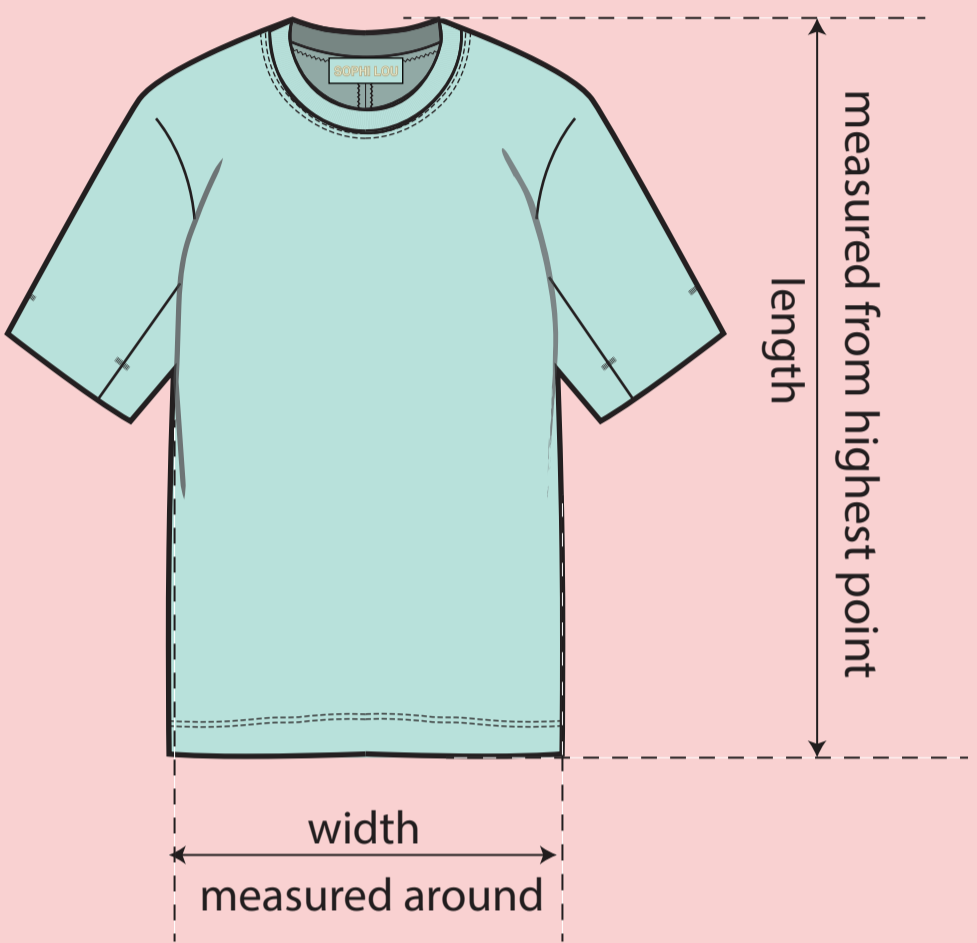

Sophi Lou No.001 is an unisex t-shirt and therefore has two sizes. On the left women's sizes and on the right men's sizes.

No. 001 T-shirt

WOMEN	MEN	(cm) width	(cm) length
S	XS	100	70
M	S	105	72
L	M	110	74
XL	L	115	76

No. 001 Dress

WOMEN	MEN	(cm) width	(cm) length
S	XS	100	95
M	S	105	97
L	M	110	99
XL	L	115	101