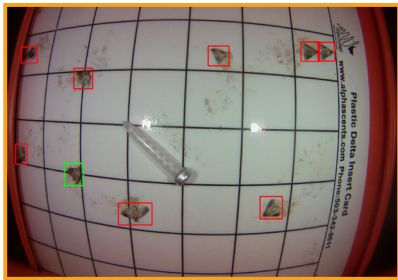

The smart trap that counts target insects in near real time.

See counts and reports for target pests

The onboard camera detects, counts, and reports on pests in near real time, and can distinguish between target and non-target pests.

Access daily insect counts

Daily insect counts make biofix and phenology models more precise, improving spraying operations.

Mobile and web views

Conveniently check your trap counts on both mobile and web platforms. Photographs can be viewed on the web for verification.

Spend less time in the field

Spend less time checking traps and more time evaluating the field's overall health.

Gain insights into your trapping data.

Unlock additional insights with DTN Agronomic Platform's phenology and trapping data. It helps you work faster, make money for you and your growers, and look like a hero.