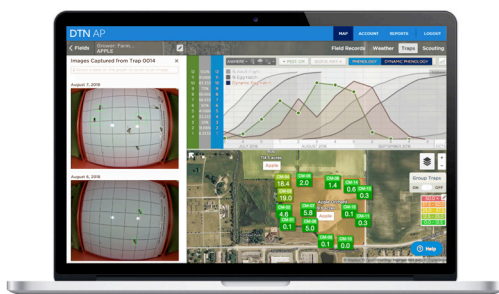

The smart trap that counts target insects in near real time.

See counts and reports for target pests

The onboard camera detects, counts, and reports on pests in near real time, and can distinguish between target and non-target pests.

Access daily insect counts

Daily insect counts make biofix and phenology models more precise, improving spraying operations.

Mobile and web views

Conveniently check your trap counts on both mobile and web platforms. Photographs can be viewed on the web for verification.

Spend less time in the field

Spend less time checking traps and more time evaluating the field's overall health.

Gain insights into your trapping data.

Unlock additional insights with DTN Agronomic Platform's phenology and trapping data. It helps you work faster, make money for you and your growers, and look like a hero.