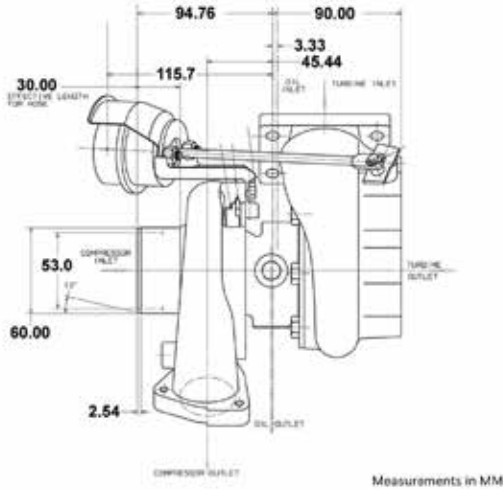

Garrett® GT2554R

Horsepower: 170 - 270
 Displacement: 1.4L - 2.2L

COMPRESSOR MAP

FEATURES:

- ◆ ORIGINAL GT SERIES AERODYNAMICS
- ◆ INTERNALLY WASTEGATED TURBINE HOUSING
- ◆ SOLD AS A COMPLETE TURBO (INCLUDES TURBINE KIT & ACTUATOR)
- ◆ SMALLEST BALL BEARING CONFIGURATION AVAILABLE
- ◆ WATER COOLED CHRA

EXHAUST FLOW CHART

GT2554R Reference Data	Compressor				Turbine			
	Turbo PN	Inducer	Exducer	Trim	A/R	Inducer	Exducer	Trim
836023-5001S	42mm	54mm	60	0.80	53mm	42mm	62	0.64