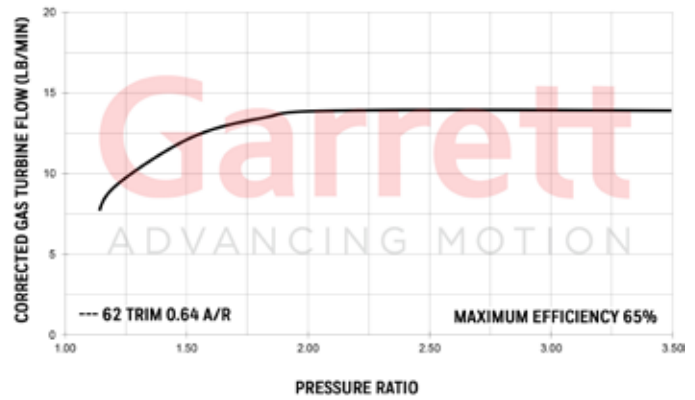

Garrett® GT2554R

Horsepower: 170 - 270
 Displacement: 1.4L - 2.2L

COMPRESSOR MAP

FEATURES:

- ◆ ORIGINAL GT SERIES AERODYNAMICS
- ◆ INTERNALLY WASTEGATED TURBINE HOUSING
- ◆ SOLD AS A COMPLETE TURBO (INCLUDES TURBINE KIT & ACTUATOR)
- ◆ SMALLEST BALL BEARING CONFIGURATION AVAILABLE
- ◆ WATER COOLED CHRA

EXHAUST FLOW CHART

GT2554R Reference Data	Compressor				Turbine			
	Turbo PN	Inducer	Exducer	Trim	A/R	Inducer	Exducer	Trim
836023-5001S	42mm	54mm	60	0.80	53mm	42mm	62	0.64