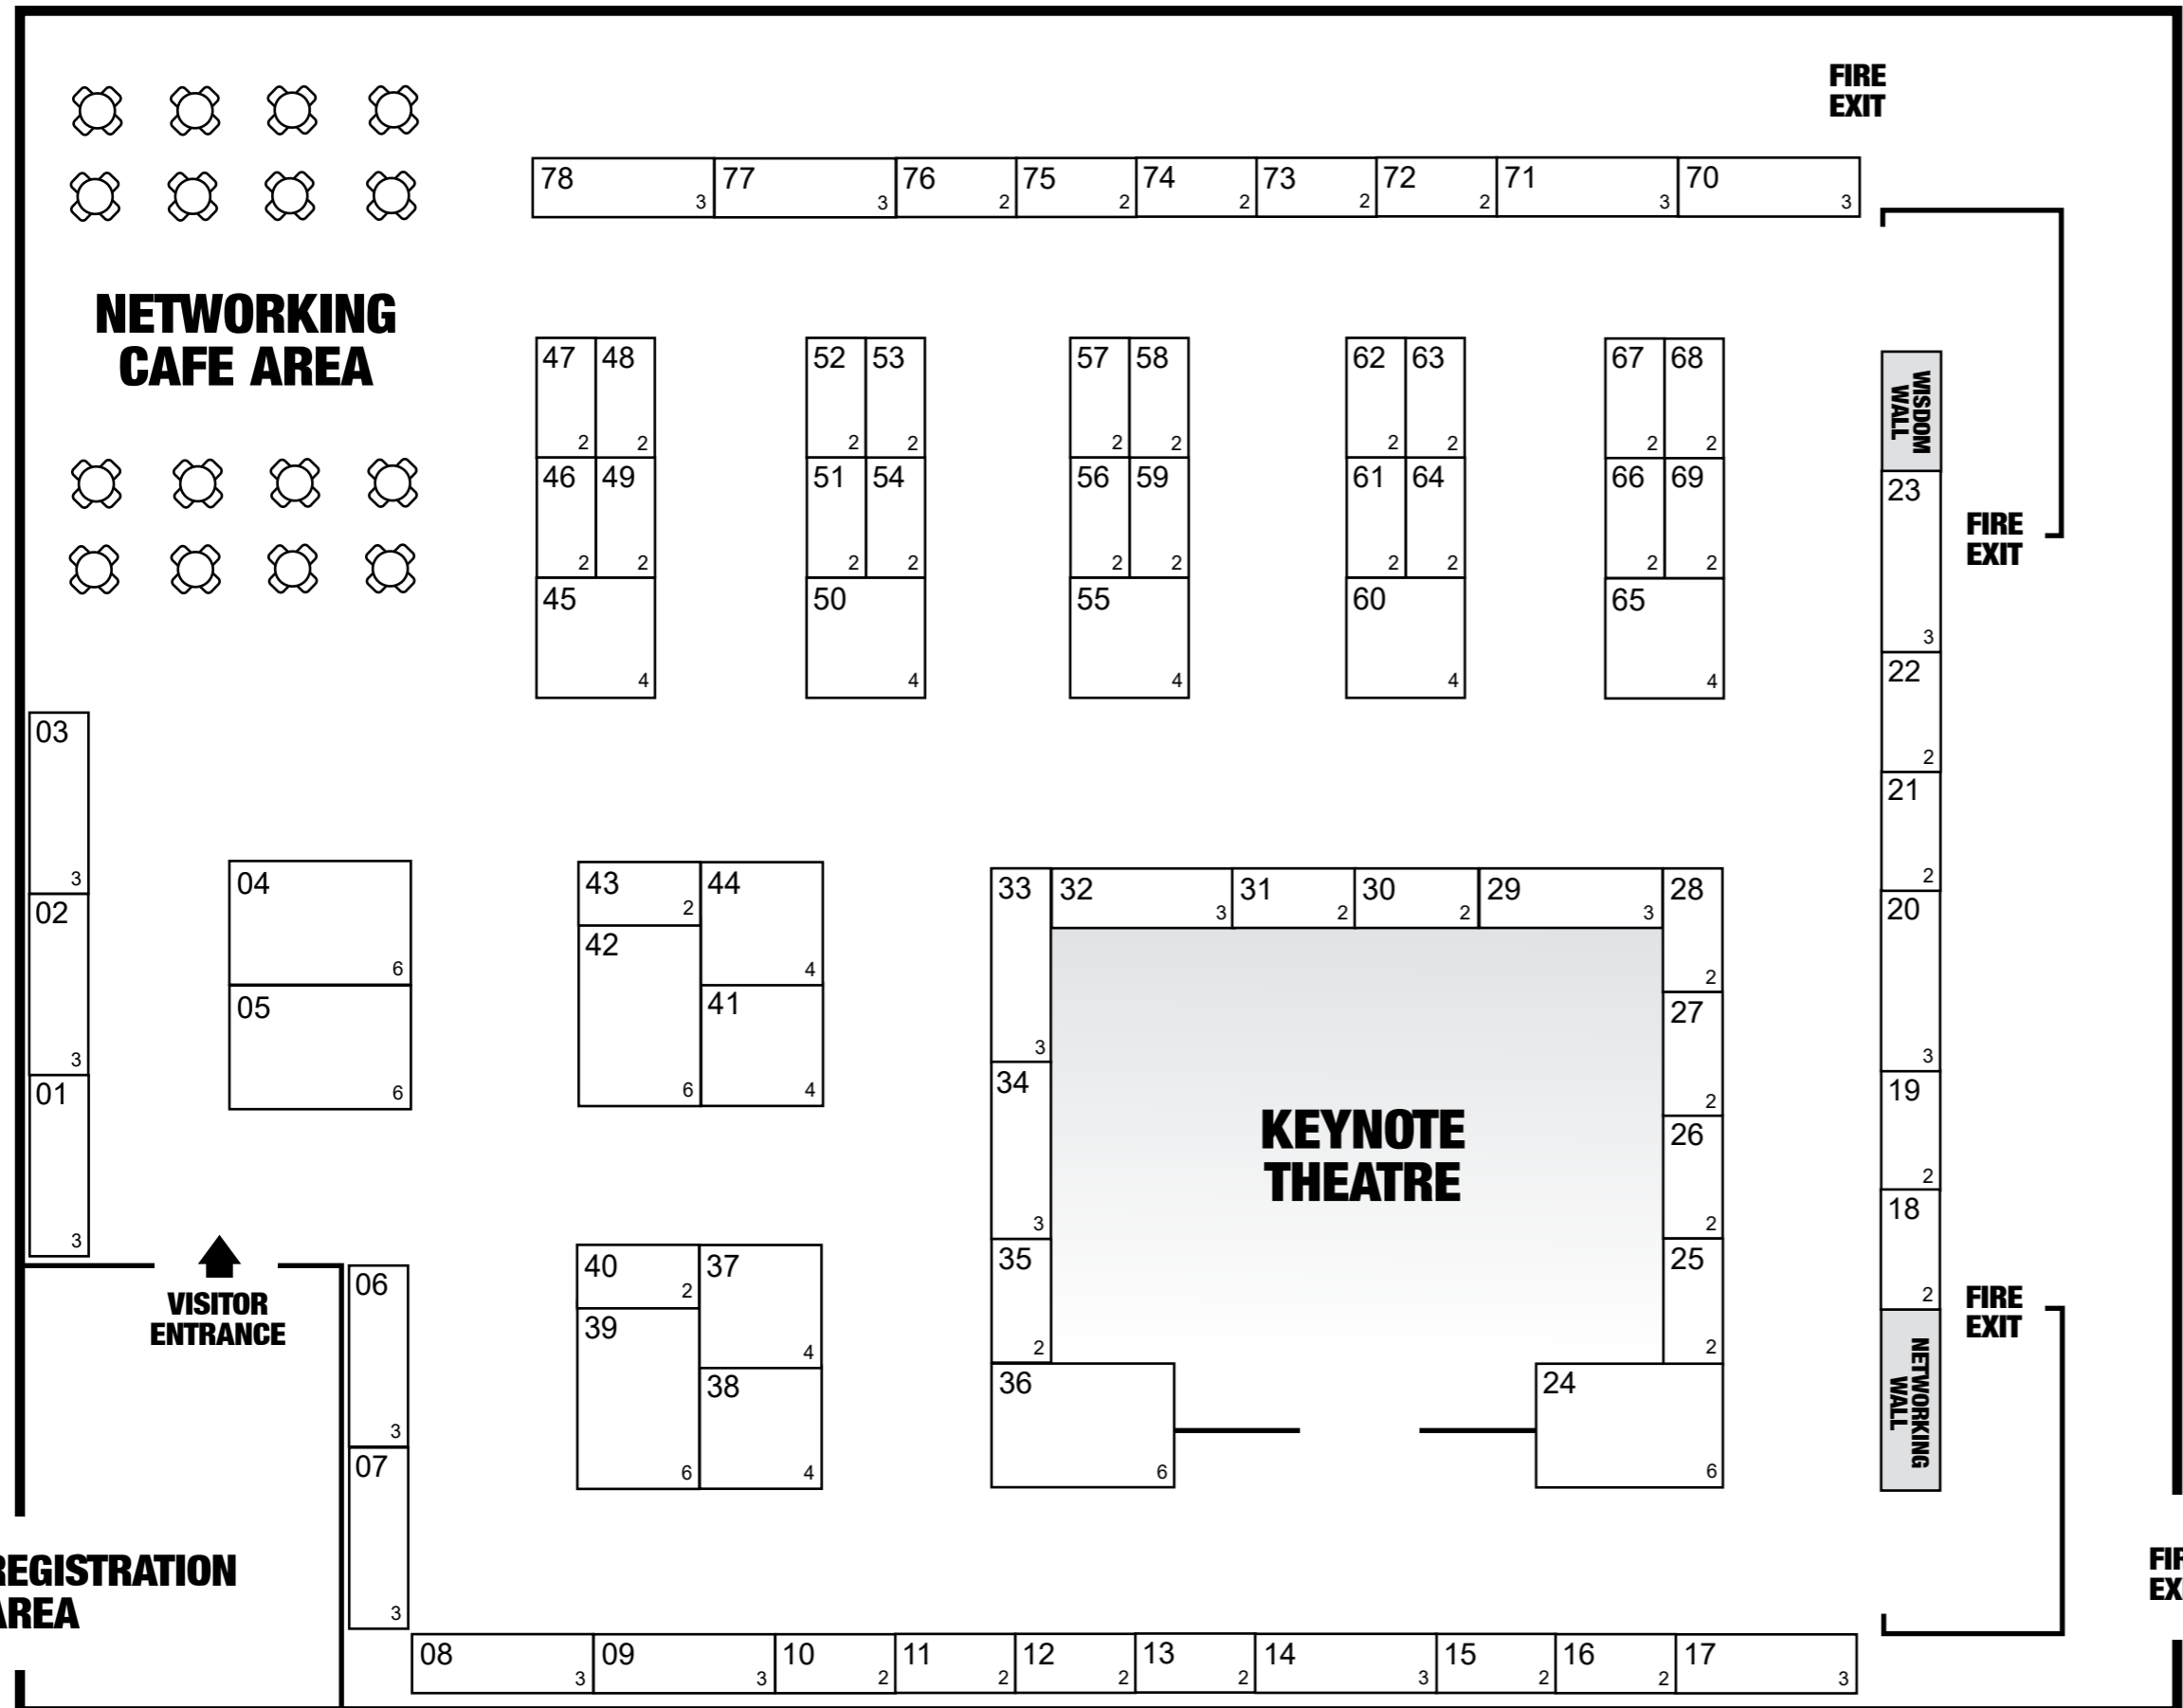

GUILDFORD BUSINESS EXPO 2019 FLOORPLAN

SURREY SPORTS PARK (EVENT BUILD: TUESDAY 2 APRIL, LIVE DATE(S): WEDNESDAY 3 APRIL)

MAIN EXHIBITION HALL, SURREY SPORTS PARK

3 April | Surrey Sports Park

FLOORPLAN KEY

1m x 2m Shell Scheme Stand **£375+VAT** 

1m x 3m Shell Scheme Stand **£475+VAT** 

2m x 2m Shell Scheme Stand **£675+VAT** 

2m x 3m Shell Scheme Stand **£875+VAT** 

STANDS ARE SELLING FAST

To book or reserve a stand at the expo, please call today on