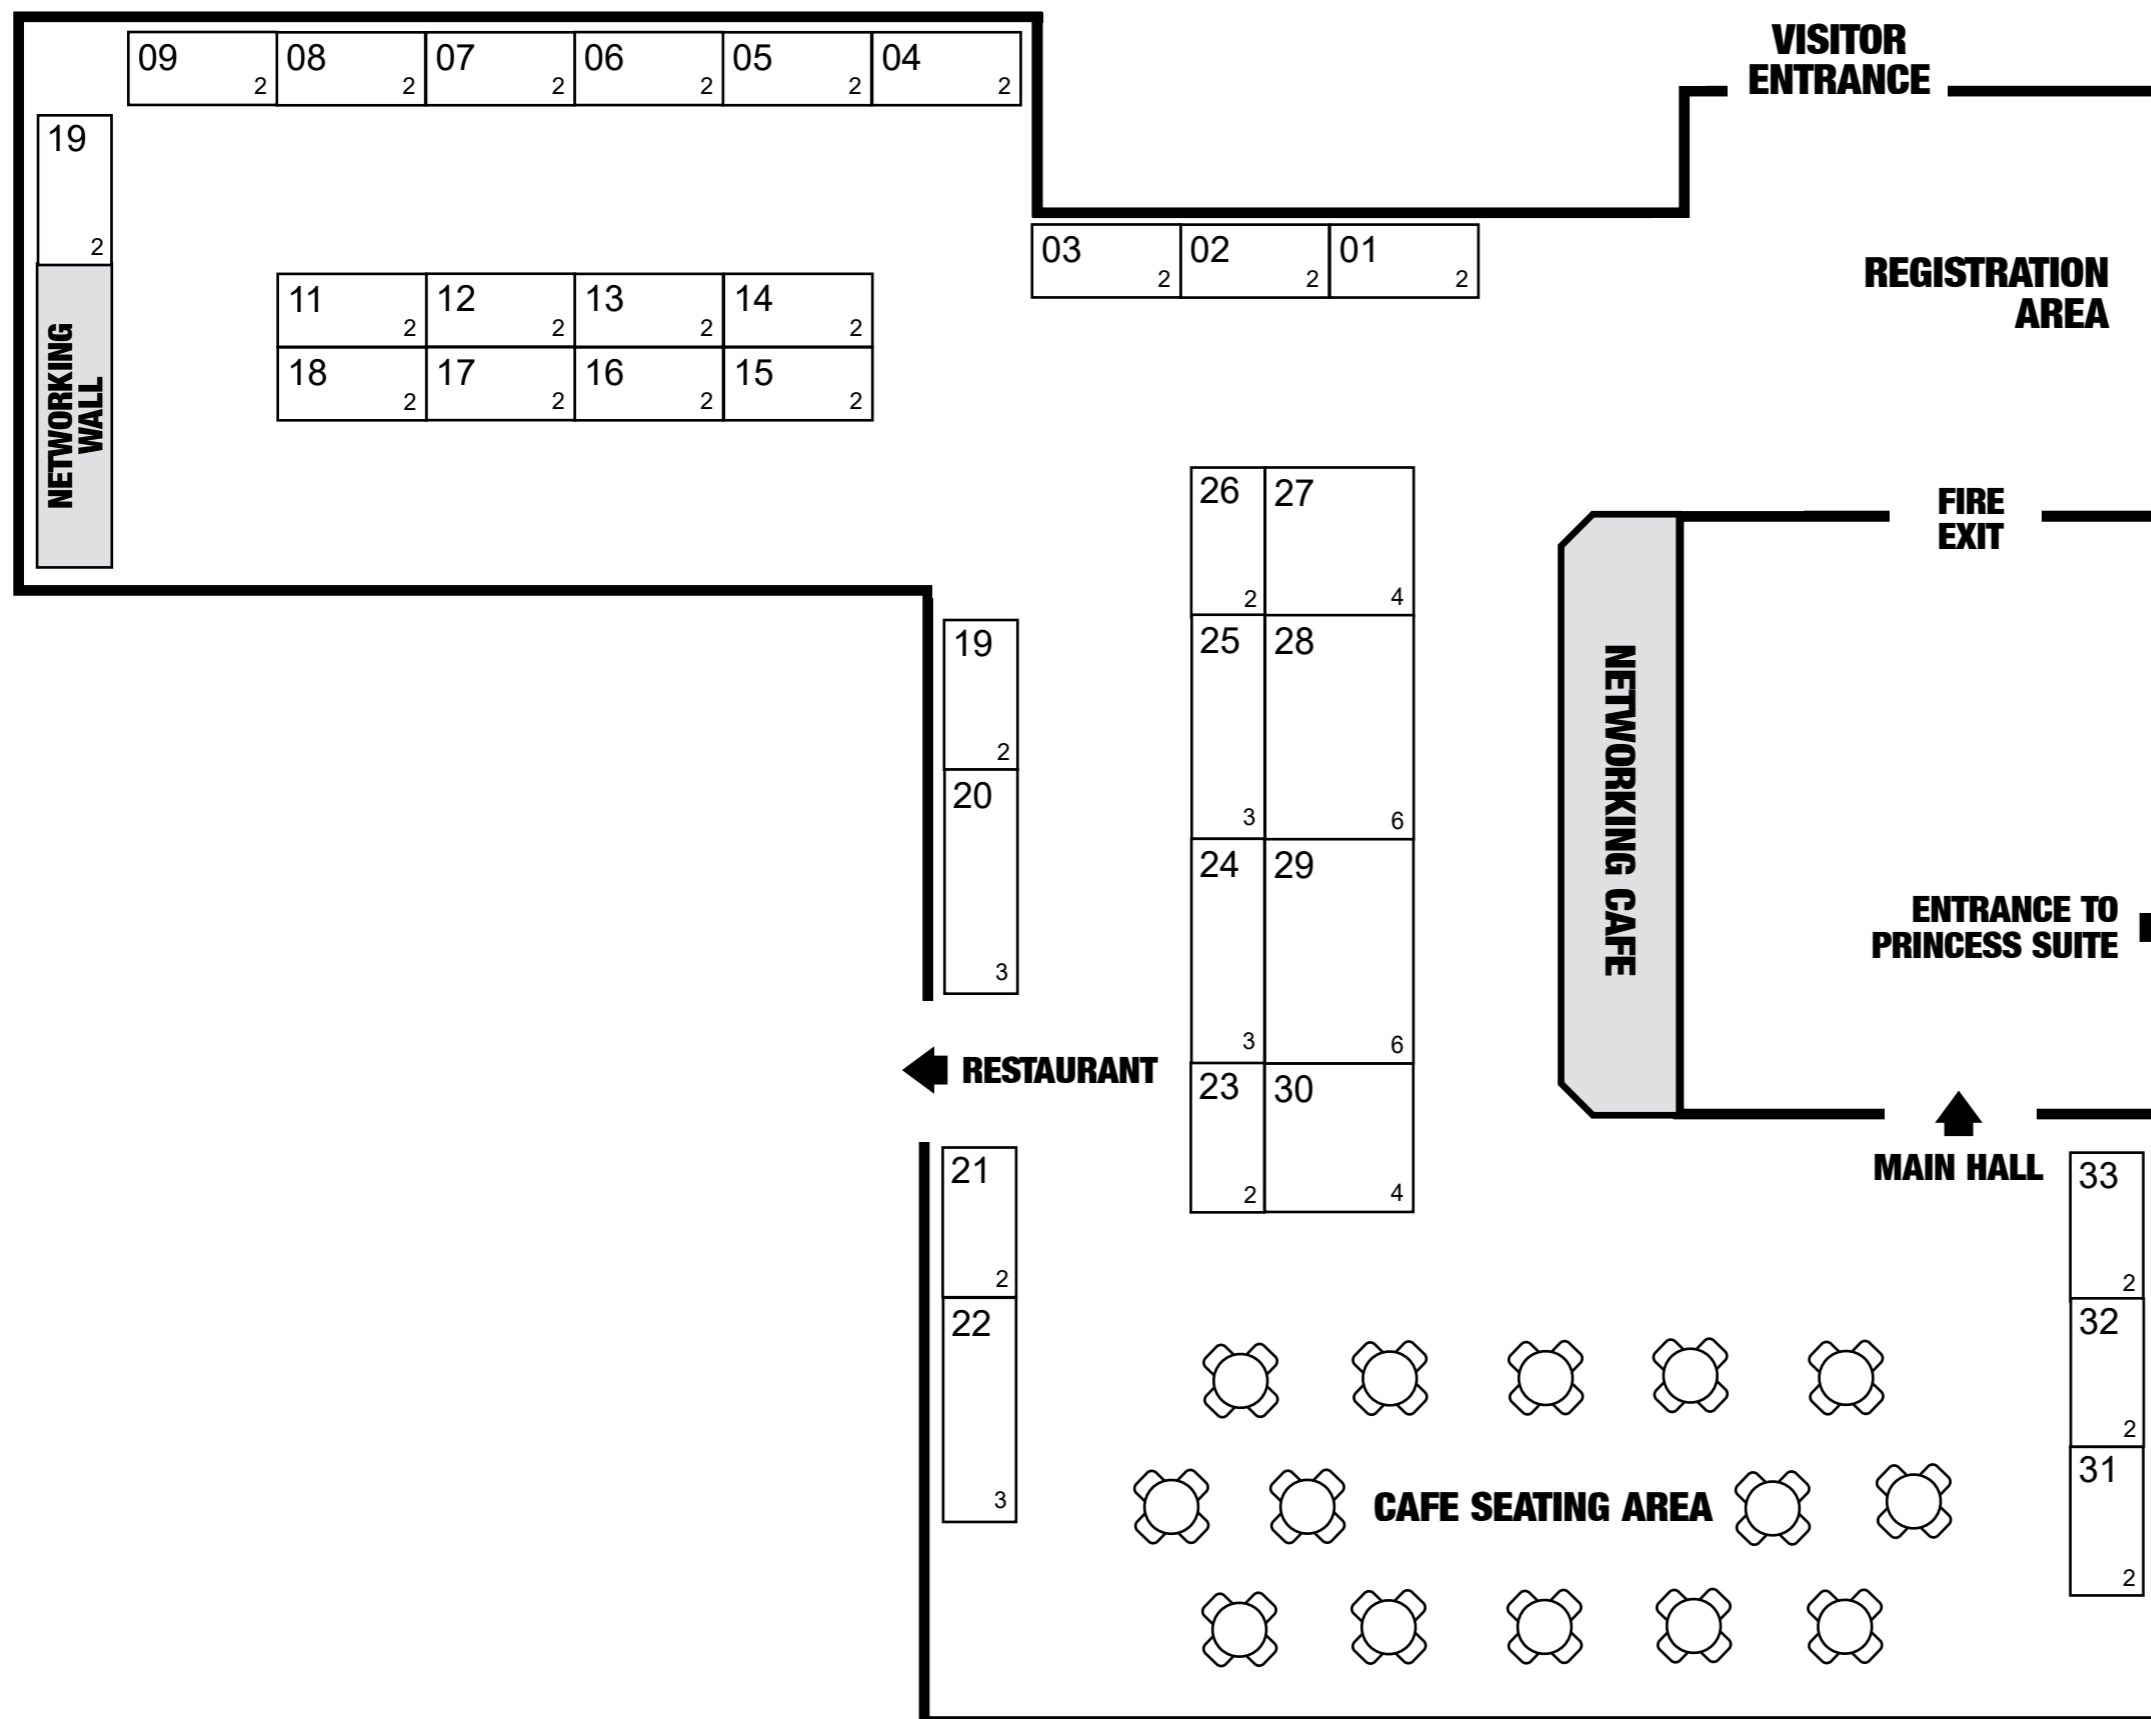

READING BUSINESS EXPO 2019 FLOORPLAN

MADEJSKI STADIUM, READING (EVENT BUILD: WEDNESDAY 27 FEBRUARY, LIVE DATE(S): THURSDAY 28 FEBRUARY)

WINDSOR LOUNGE (ROYAL BERKSHIRE CONFERENCE CENTRE)

READING BUSINESS expo 2019

28 February | Madejski Stadium

FLOORPLAN KEY	
1m x 2m Shell Scheme Stand £475+VAT	
1m x 3m Shell Scheme Stand £575+VAT	
2m x 2m Shell Scheme Stand £675+VAT	
2m x 3m Shell Scheme Stand £875+VAT	

STANDS ARE SELLING FAST

PRINCESS SUITE (ROYAL BERKSHIRE CONFERENCE CENTRE)

28 February | Madejski Stadium

FLOORPLAN KEY

1m x 2m Shell Scheme Stand **£475+VAT** 

1m x 3m Shell Scheme Stand **£575+VAT** 

2m x 2m Shell Scheme Stand **£675+VAT** 