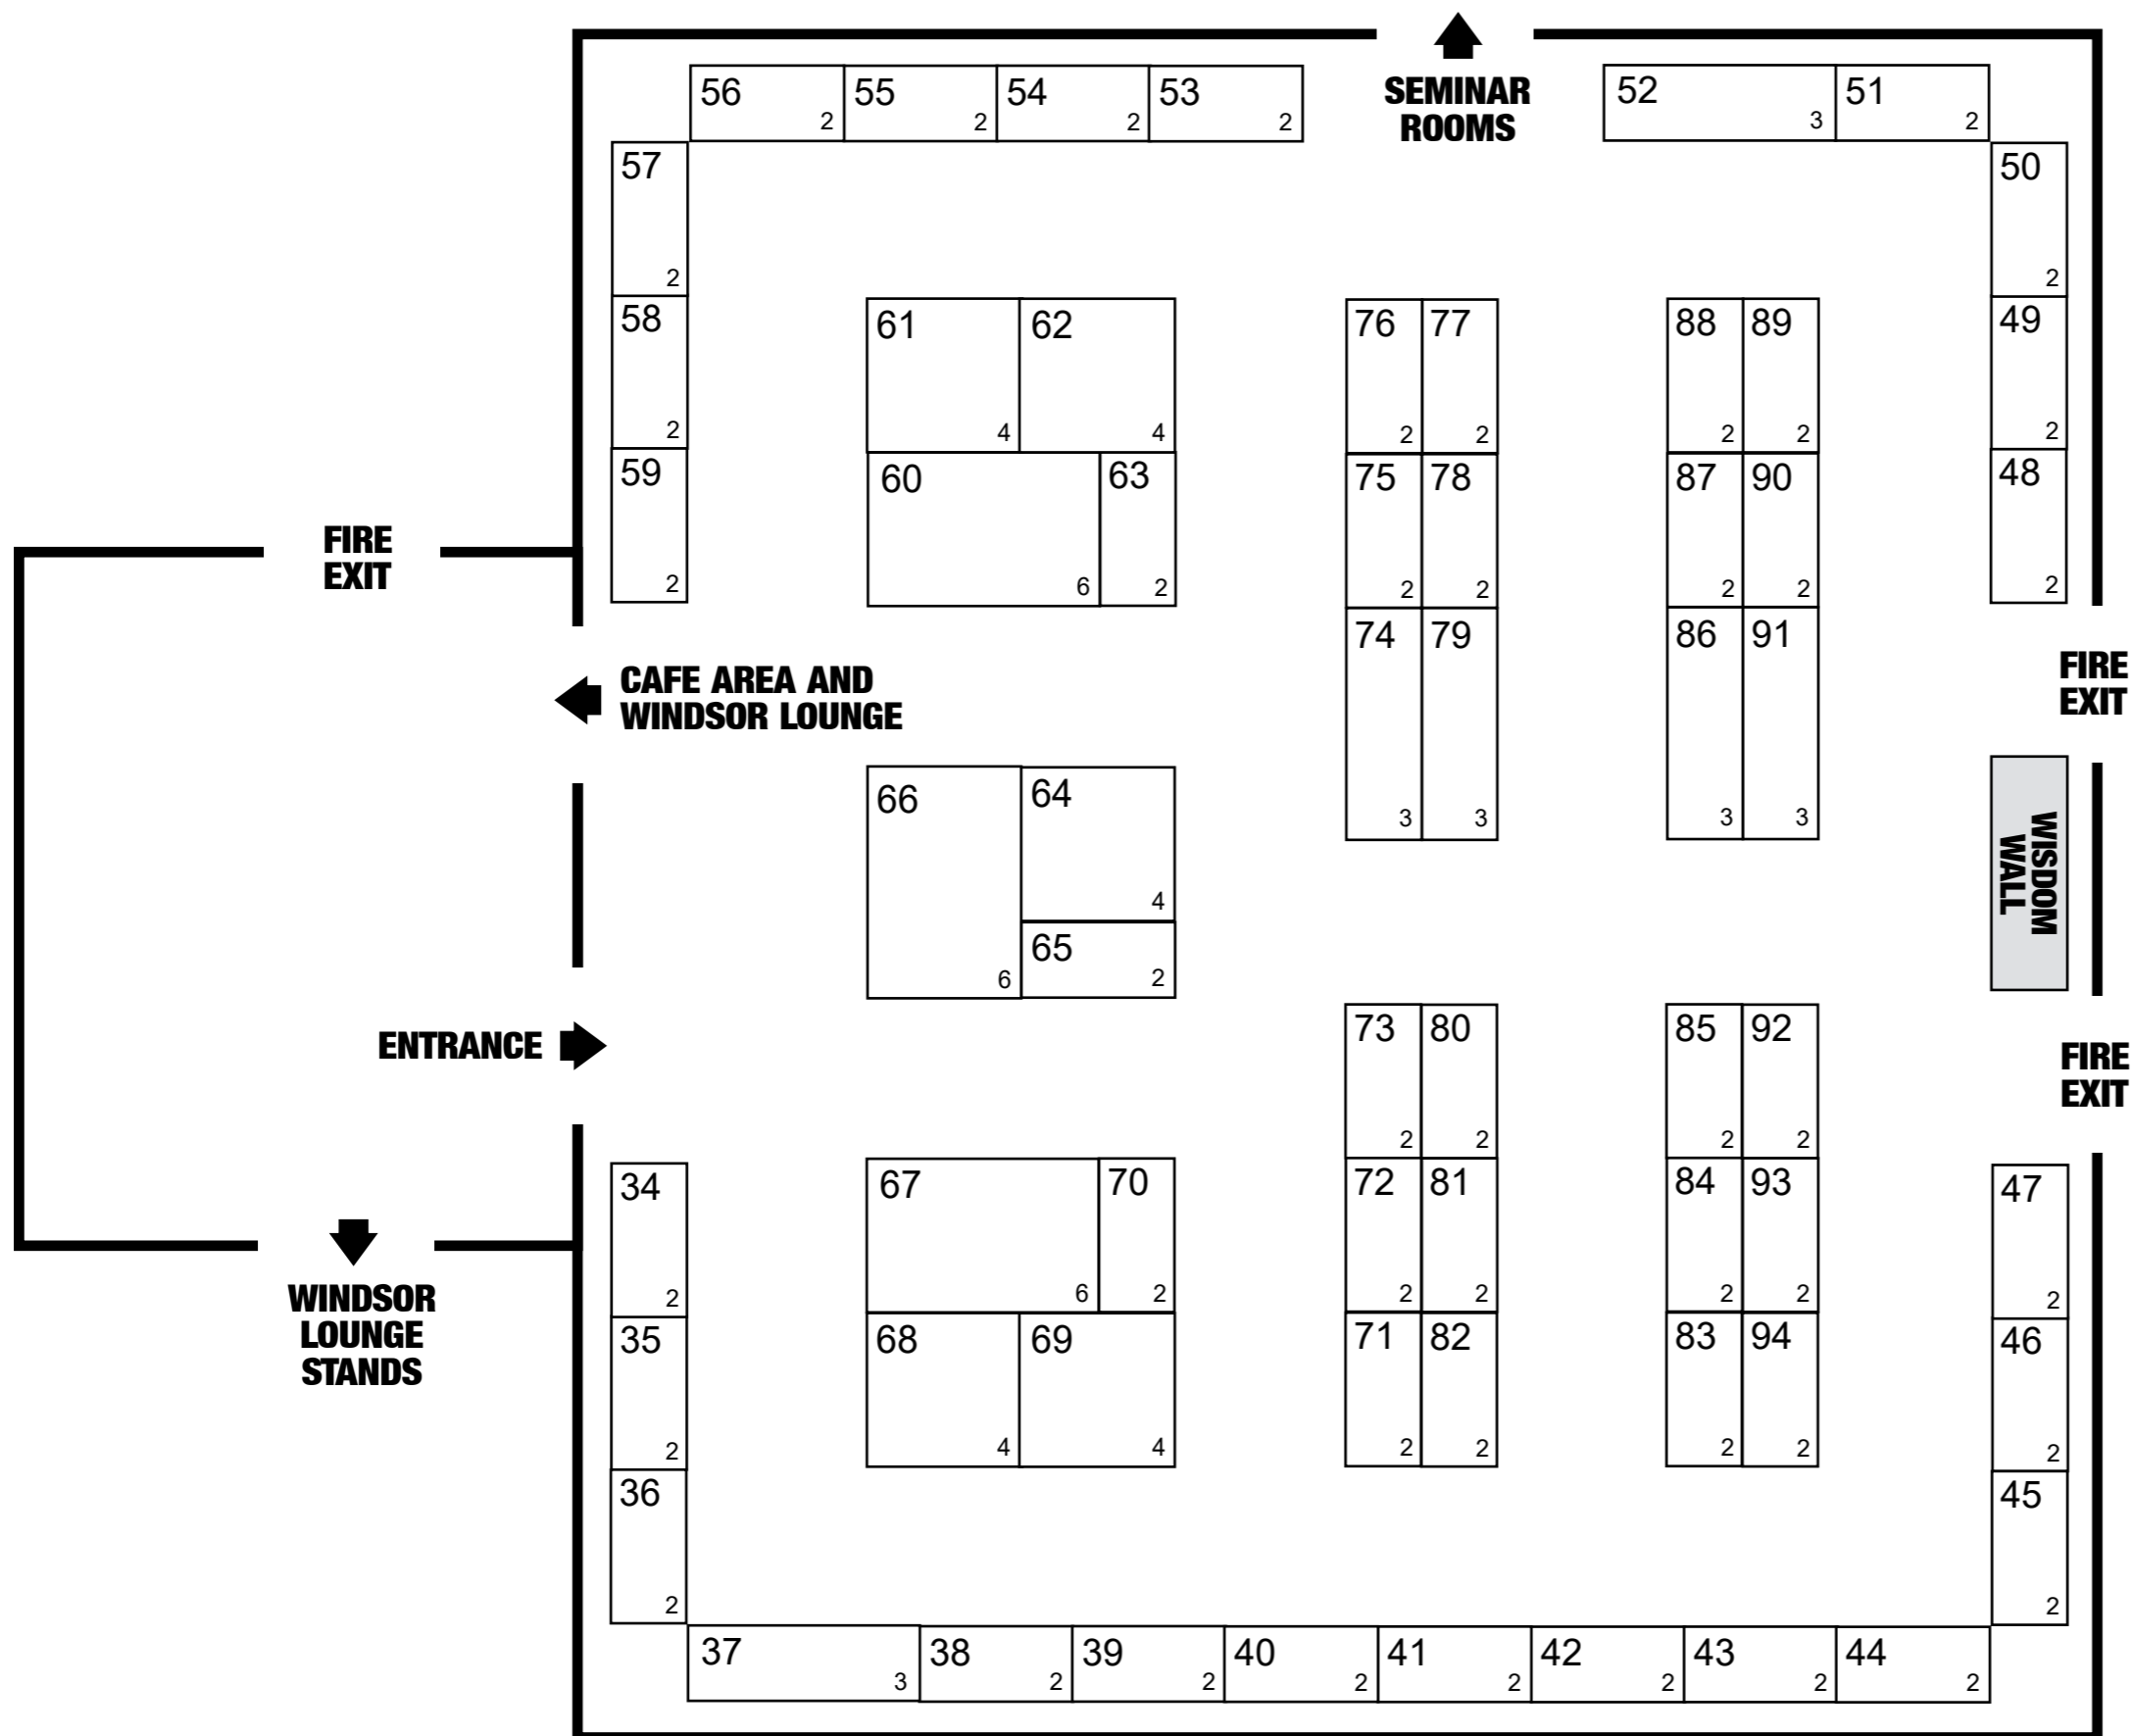

READING BUSINESS EXPO 2019 FLOORPLAN

MADEJSKI STADIUM, READING (EVENT BUILD: WEDNESDAY 27 FEBRUARY, LIVE DATE(S): THURSDAY 28 FEBRUARY)

WINDSOR LOUNGE (ROYAL BERKSHIRE CONFERENCE CENTRE)

READING BUSINESS expo 2019

28 February | Madejski Stadium

FLOORPLAN KEY	
1m x 2m Shell Scheme Stand £475+VAT	
1m x 3m Shell Scheme Stand £575+VAT	
2m x 2m Shell Scheme Stand £675+VAT	
2m x 3m Shell Scheme Stand £875+VAT	

STANDS ARE SELLING FAST

PRINCESS SUITE (ROYAL BERKSHIRE CONFERENCE CENTRE)

28 February | Madejski Stadium

FLOORPLAN KEY

1m x 2m Shell Scheme Stand **£475+VAT** 

1m x 3m Shell Scheme Stand **£575+VAT** 

2m x 2m Shell Scheme Stand **£675+VAT** 