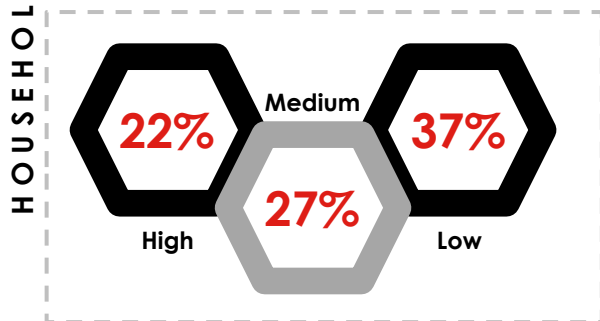

Young people who like **old music**.

FAST FACTS

More likely to be **Hispanic**

More likely to be a **student**

More likely to be interested in **Urban / Modern Art**

More likely to be **Bisexual**

Sharehouse

Out & Proud

Gaming Streamers

HOUSEHOLD INCOME

| Highest Volume | Highest Propensity |
|---------------------------------|---|
| California Texas New York | California Massachusetts Michigan |