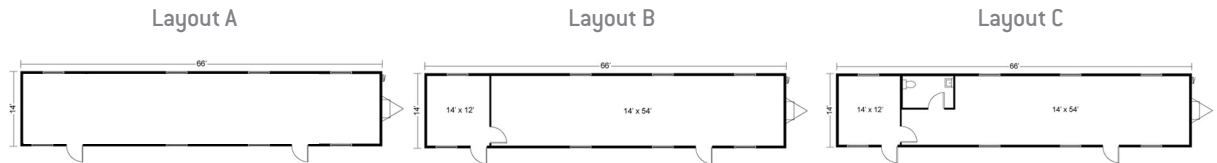

Product features may vary. Modifications available upon request.

SPECIFICATIONS

- 14' x 66' box size
- 14 x 70' with towing hitch
- 924 ft² of usable space
- 8' ceiling height
- ADA compliant

FEATURES

EXTERIOR

- T1-11 Siding
- Bow Truss EPDM Rubber Roof

INTERIOR

- Vinyl Composition Tile Flooring
- Suspended T-Grid Ceiling
- Wooden Wall Panels
- Luan Wall Panels (Hampton Gray)

WINDOWS/DOORS

- Horizontal Slider Windows
- Hollow Core Metal Door