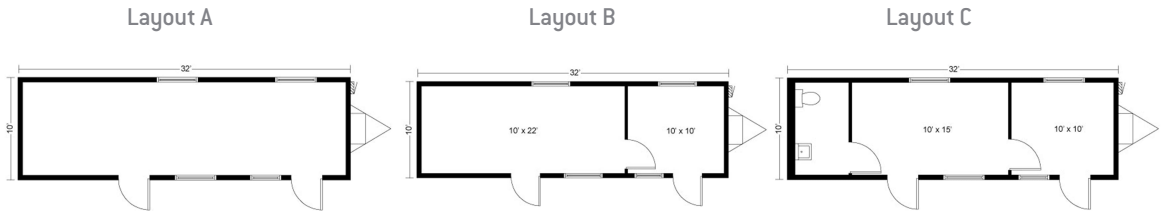

Product features may vary. Modifications available upon request.

SPECIFICATIONS

- 10' x 32' box size
- 10' x 36' with towing hitch
- 360 ft² of usable space
- 8' ceiling height
- ADA compliant

FEATURES

EXTERIOR

- T1-11 Siding
- Bow Truss EPDM Rubber Roof

INTERIOR

- Vinyl Composition Tile Flooring
- Suspended T-Grid Ceiling
- Wooden Wall Panels
- Luan Wall Panels (Hampton Gray)

WINDOWS/DOORS

- Horizontal Slider Windows
- Hollow Core Metal Door