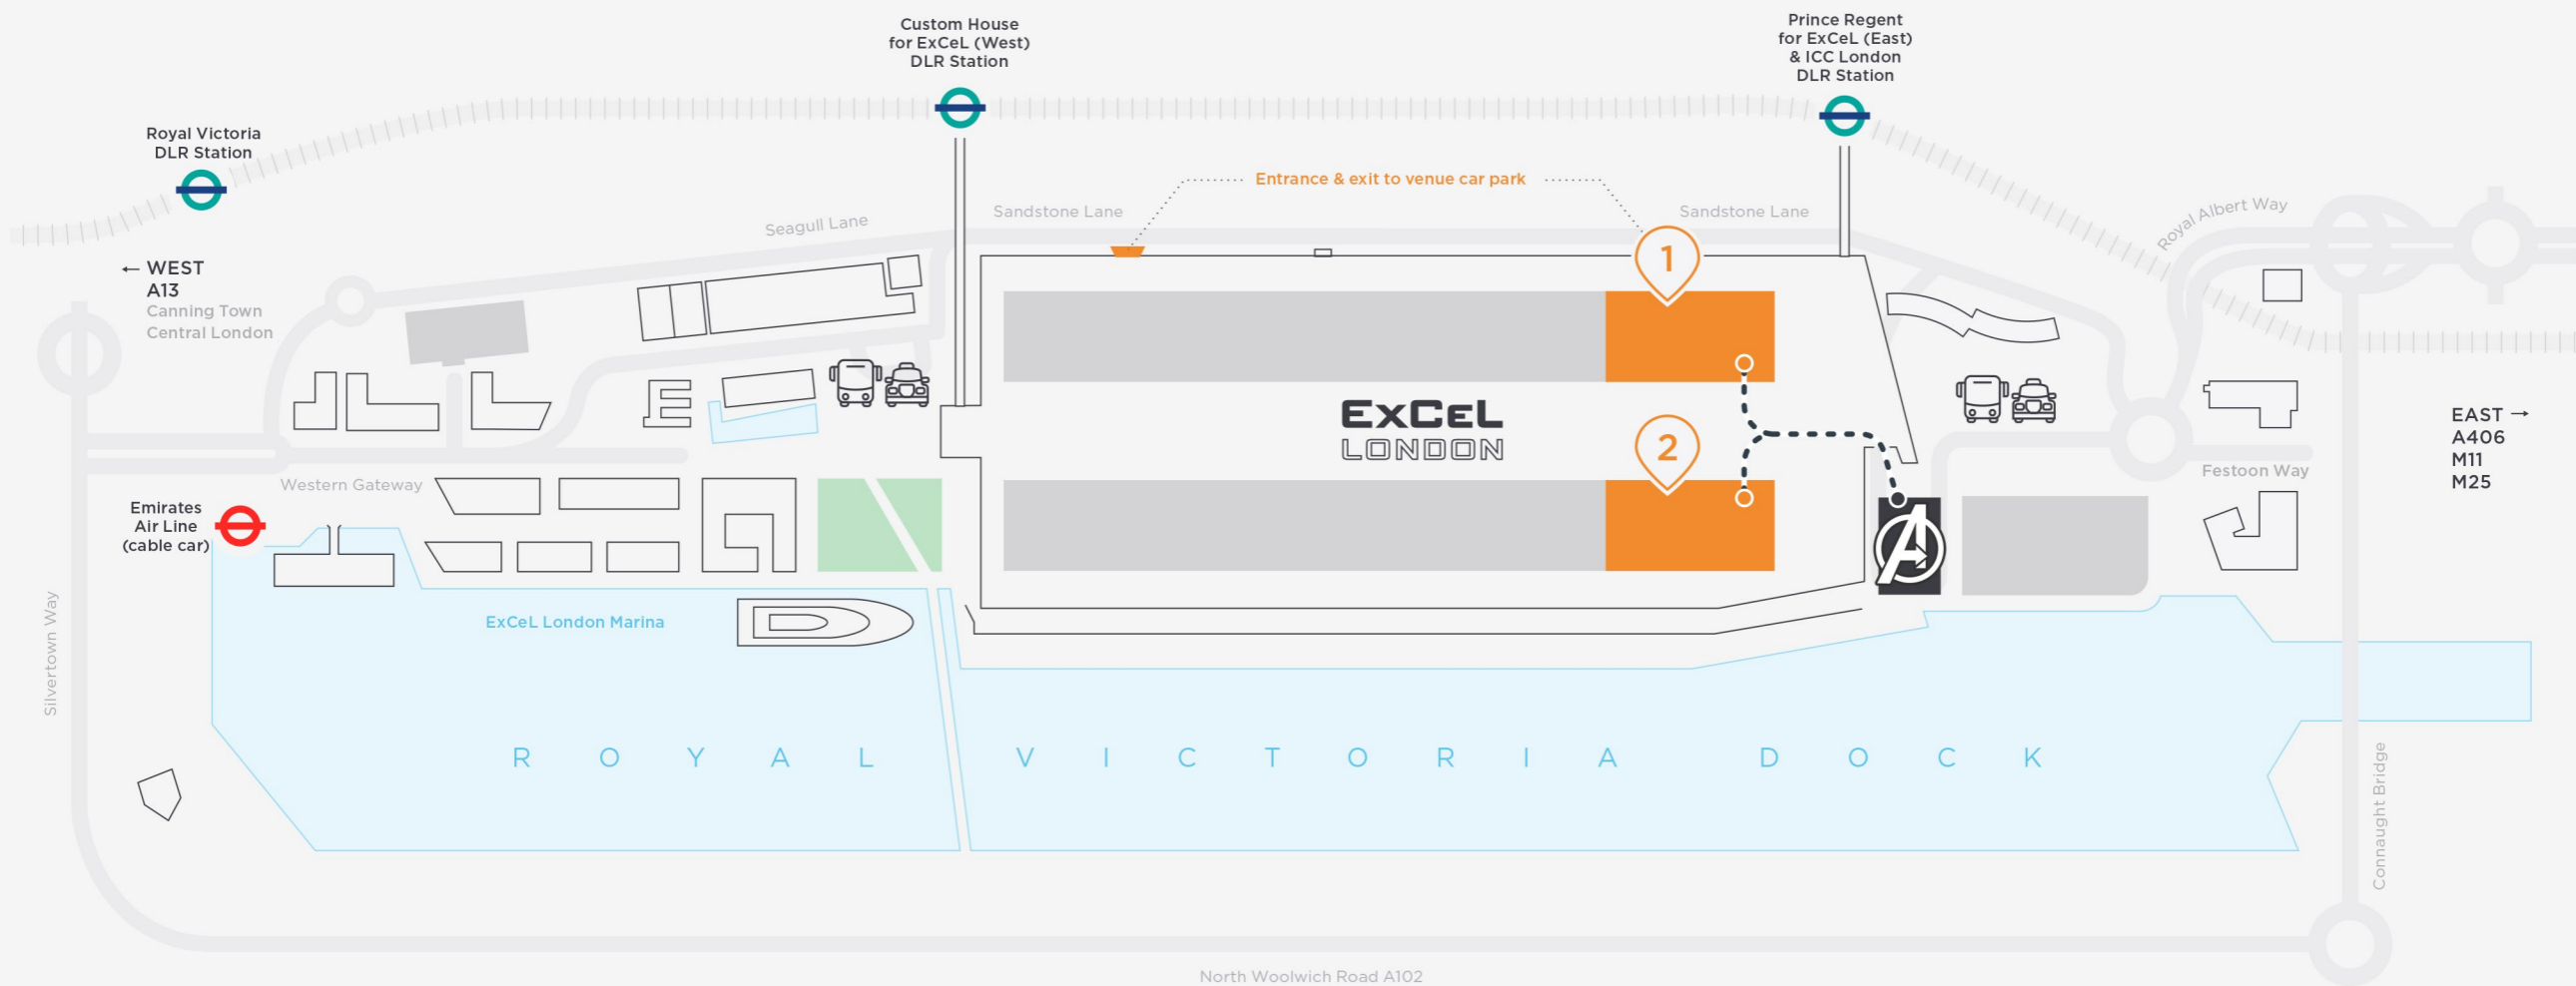

AVENGERS S.T.A.T.I.O.N. Parking map

Key

- 1 Venue car park Zone 8
- 2 Venue car park Zone 9
- Marvel Avengers S.T.A.T.I.O.N
- Coach, bus and taxi drop-off
- - - - ● Access route from venue car park