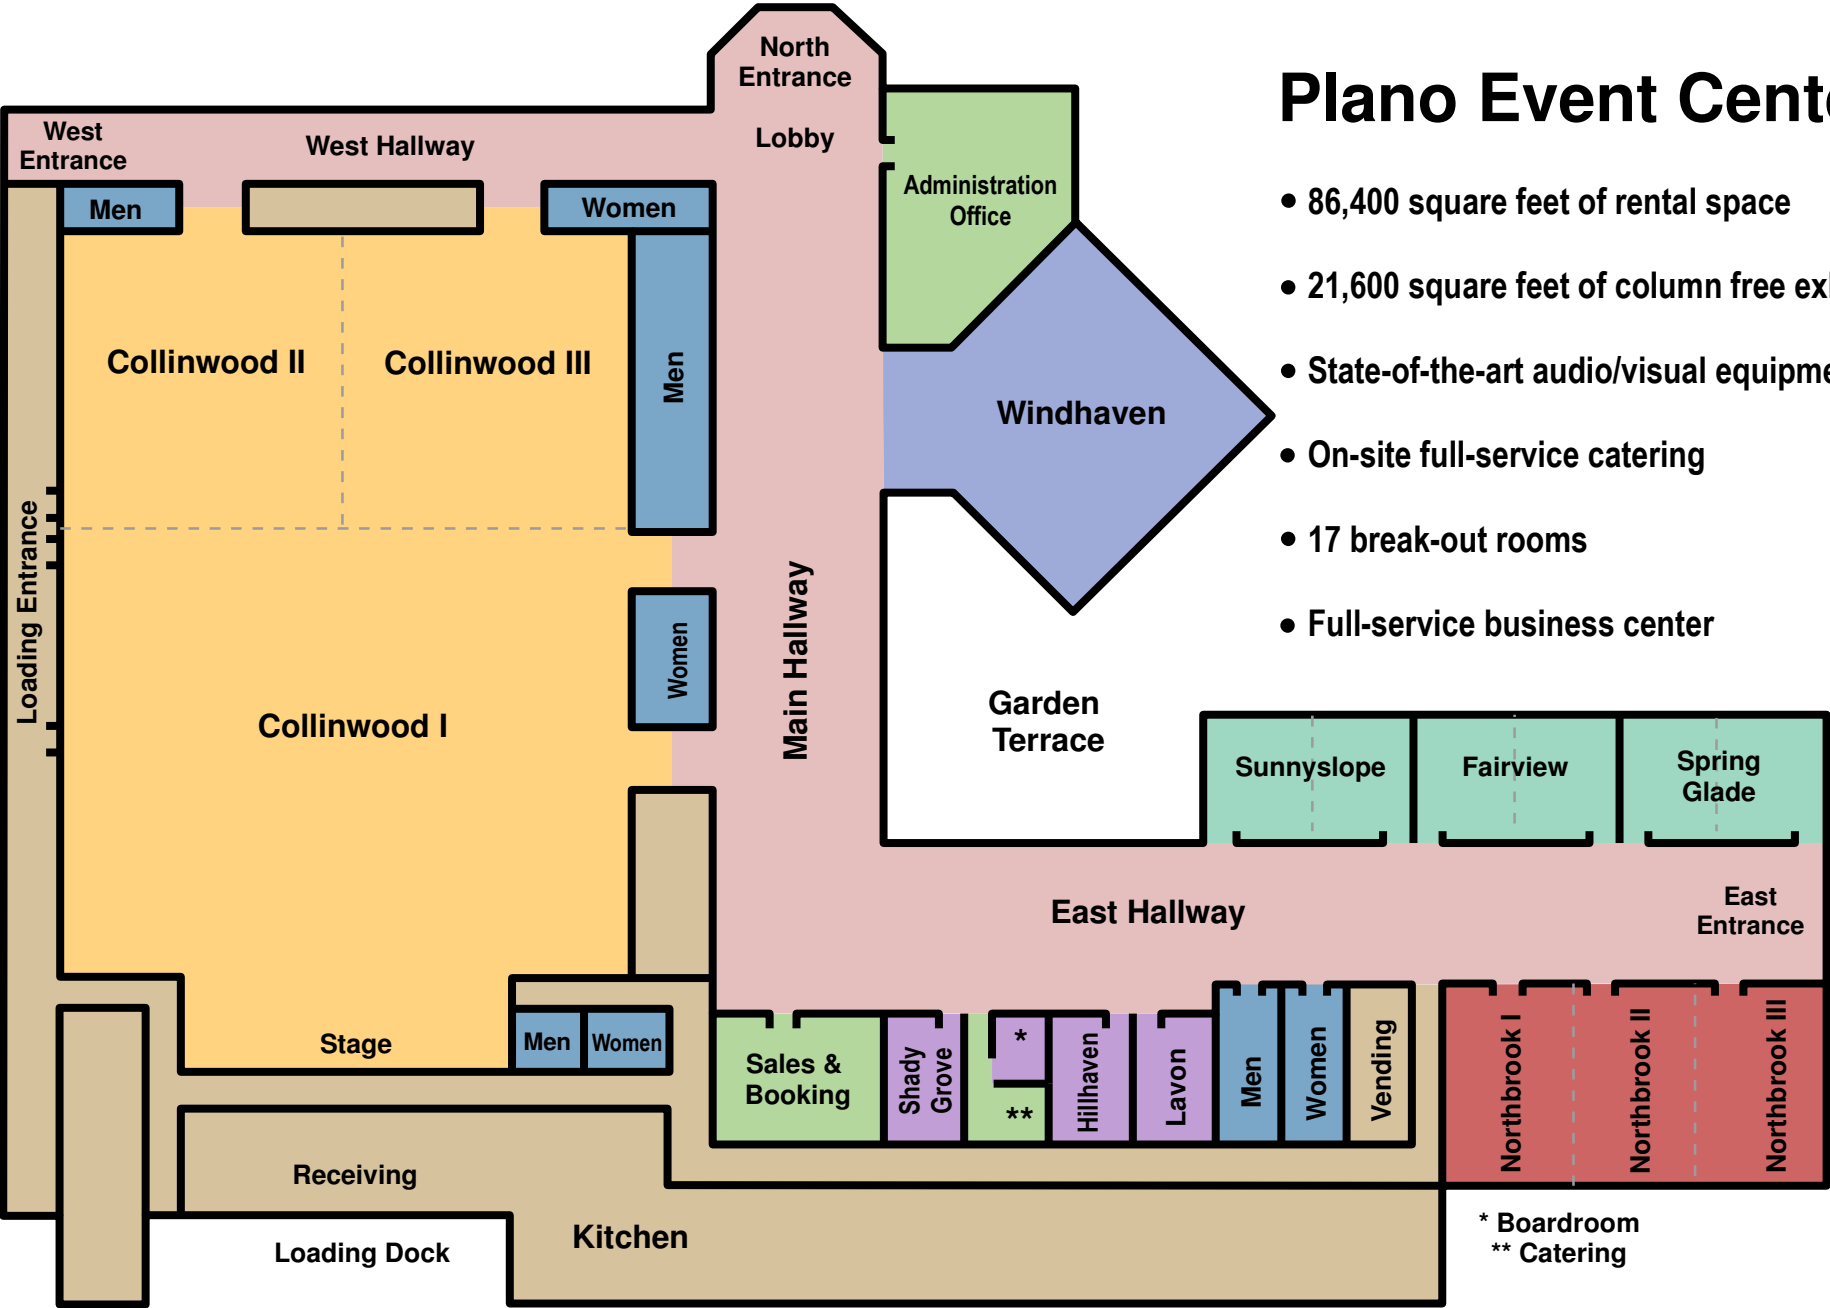

Plano Event Center

- 86,400 square feet of rental space
- 21,600 square feet of column free exhibit space
- State-of-the-art audio/visual equipment
- On-site full-service catering
- 17 break-out rooms
- Full-service business center

* Boardroom
 ** Catering