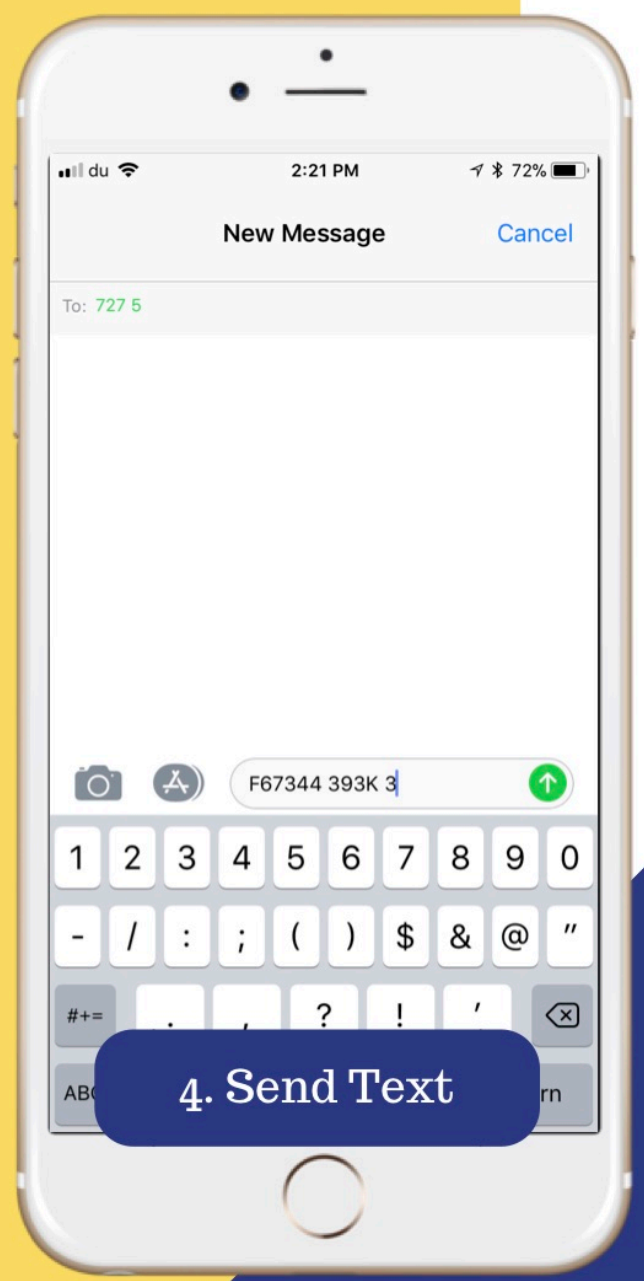

Bottom Level Parking

Cost: 4AED/hr

Phone Number to text: 7275

Text Message: {your plate number} 393K {Number of hours. Max 24 hours}

Example: F67344 393K 4 (Parking for 4 hours - 16AED)

The entrance for the bottom level is between Cluster R and Cluster S. Take the entrance immediately after Jamie Oliver (If you are already in Cluster S, you can find similar parking after cluster T). This parking is suitable for visits longer than 3 hours.

1. Park Car

2. Check Plate

3. Check Zone

4. Send Text