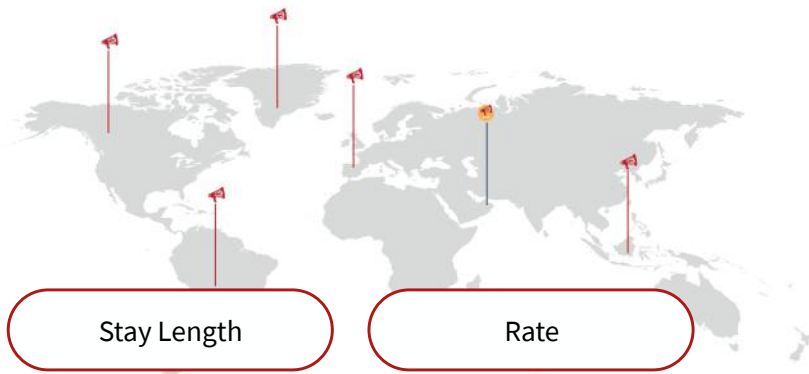

Accommodation & visa

Student Accommodation

	Stay Length	Rate
Single Small Ensuite	2 weeks	USD601
	4 weeks	USD1288
Single Large Ensuite	2 weeks	USD640
	4 weeks	USD1370
Twin Ensuite	2 weeks	USD346
	4 weeks	USD740

Hotel

	Dates	Monthly Rate
Classic Studio Suite	All year round	USD1910
Classic One Bedroom Suite	All year round	USD2180

- Water, Electricity and Air Conditioning.
- Twice a week Housekeeping Services. (Mondays & Thursdays)
- Set of Pots, Cutleries, Plates, Cups and Tea Coffee Facilities.
- International TV Channels.
- Maintenance services as and when required.
- Monthly Rate is subject to Tourism fees (10 Dirhams per day succeeding the first 30 days only)
- Parking space for one car.
- Access to Swimming Pool & Gymnasium for registered occupant.
- 20% discount when dining in the Hotel Restaurant.
- 20% discount on all laundry and dry cleaning
- Monthly rate is inclusive of 7% Taxes (Municipality Fess)
- Monthly Rate is included 5% Vat
- AED 1.000 Deposit ,up on check out will refund it to you.

Visa Fees

3 month visa	USD310
6 month visa	USD590
1 year visa	USD1,600*

Other Fees

Airport Transfer One Way	USD50
Registration	FREE
Social Activities	Check with reception

* One year visas are available through our partnership with Module University. Students are required to follow a foundation programme alongside their course at Speak English Institute. Contact us for more information.