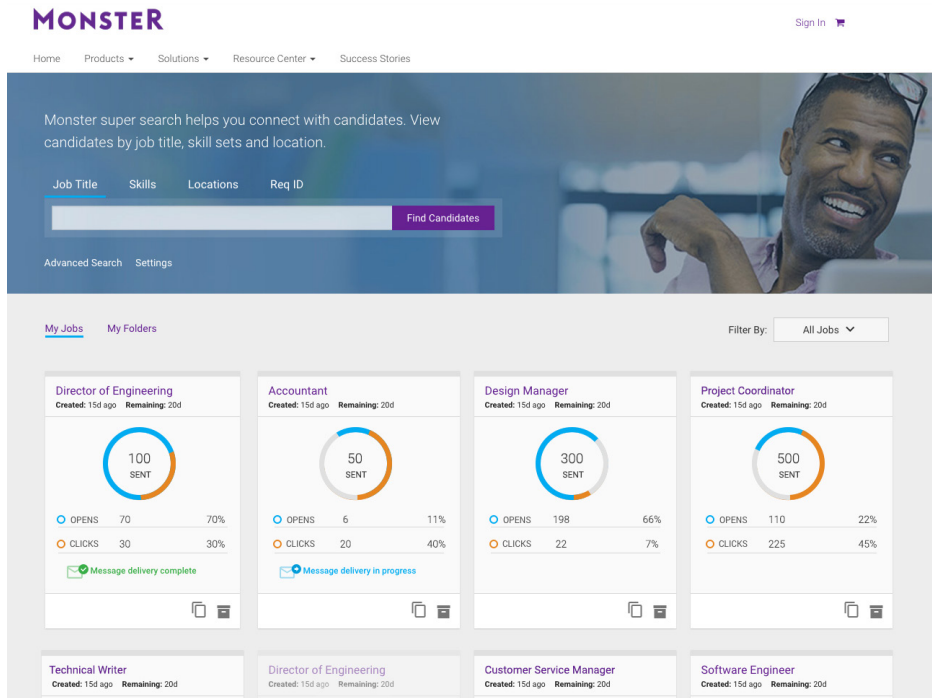

FIND, CONNECT, AND HIRE

MONSTER SUPER SEARCH

Monster Super Search is a next generation, premium recruiting platform that enables you to significantly improve the way you search for talent while reducing costs.

Super Search allows you to find and rank candidates and efficiently connect and engage with those you are interested in. Set up automated messages to cover all available candidates who match your criteria and maximize response.

You'll also stay on top of your hiring demands with rich analytics so you can plan and forecast.

FOR MORE INFORMATION

FEATURES

Quick Search:

Find resumes for any job, industry or location.

Personalized Messaging:

Customizable emails with auto-messaging capabilities.

Intuitive Dashboard:

Your searches, organized.

Performance Analytics:

Real-time analytics so you can focus and plan ahead.