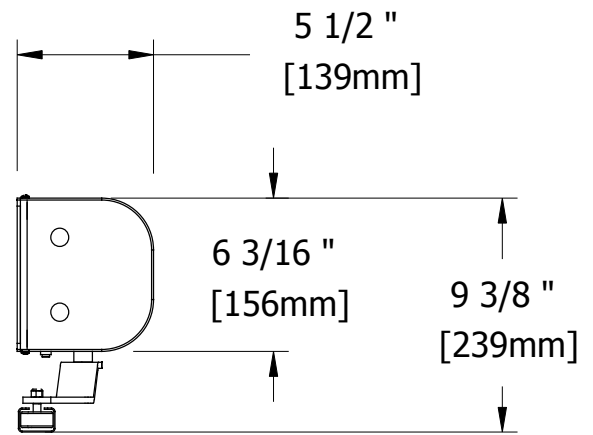

SIDE VIEW

Les Escalateurs Atlas Inc.
3175 Boul. Choquette
St-Hyacinthe (Québec)
J2S 7Z8, Canada
Tél: (450) 796-5708
Fax: (450) 250-5110

Code: B355 / B613

Safety: ± 1/16"

Drafter: M. Debusschere

Date: 27-02-2019

Title: AUTOMATIC DOOR OPENER
DETAIL

Révision: 1

No drawing: C-06

Status: INFORMATION

No Sheet: 1/1