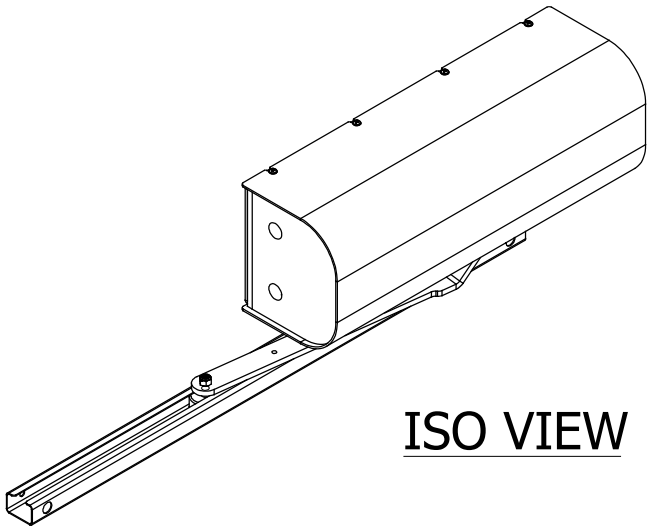

AUTOMATIC DOOR OPENER

ISO VIEW