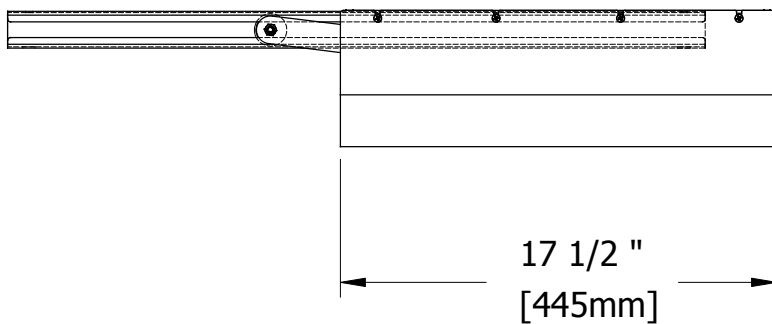

AUTOMATIC DOOR OPENER

TOP VIEW

Les Escalateurs Atlas Inc.
3175 Boul. Choquette
St-Hyacinthe (Québec)
J2S 7Z8, Canada
Tél: (450) 796-5708
Fax: (450) 250-5110

Code: B355 / B613

Safety: ± 1/16"

Drafter: M. Debusschere

Date: 27-02-2019

Title: AUTOMATIC DOOR OPENER
DETAIL

Révision: 1

No drawing: C-06

Status: INFORMATION

No Sheet: 1/1