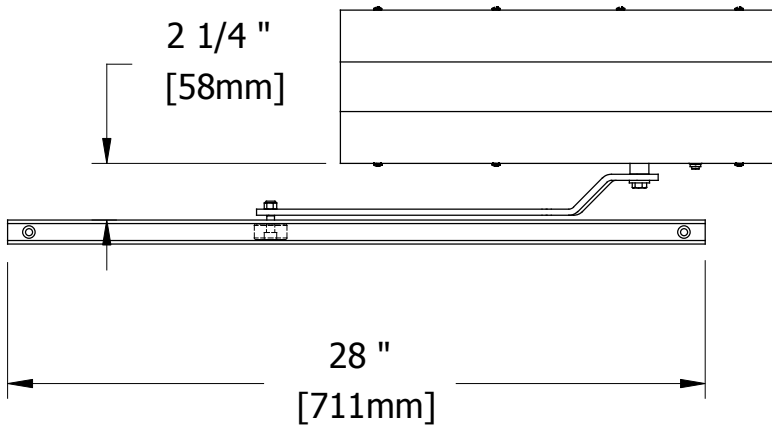

ELEVATION VIEW