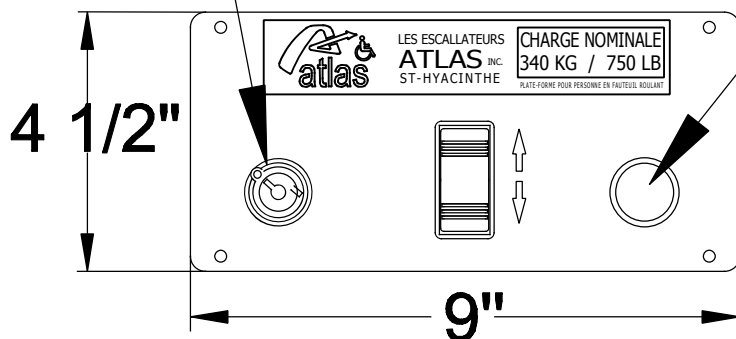

EMERGENCY/ALARME BUTTON

CONTROL PANEL

		Les Escalateurs Atlas Inc. 3175 Boul. Choquette St-Hyacinthe (Québec) J2S 7Z8, Canada Tél: (450) 796-5708 Fax: (450) 250-5110	
		TITLE: GENERAL INFORMATION	
No. DRAWING CALL STATION_VISTA	DATE: 21/03/2017	REVISION	
CODE: B355-B613	NO.: C-10	DRAFTER: M. Debusschere	No SHEET: 1/1