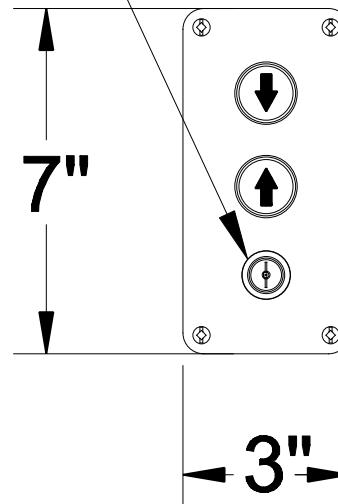

### 455 KEY SWITCH

ISOMETRIC VIEW

ELEVATION

### 2252 KEY SWITCH

ISOMETRIC VIEW

ELEVATION