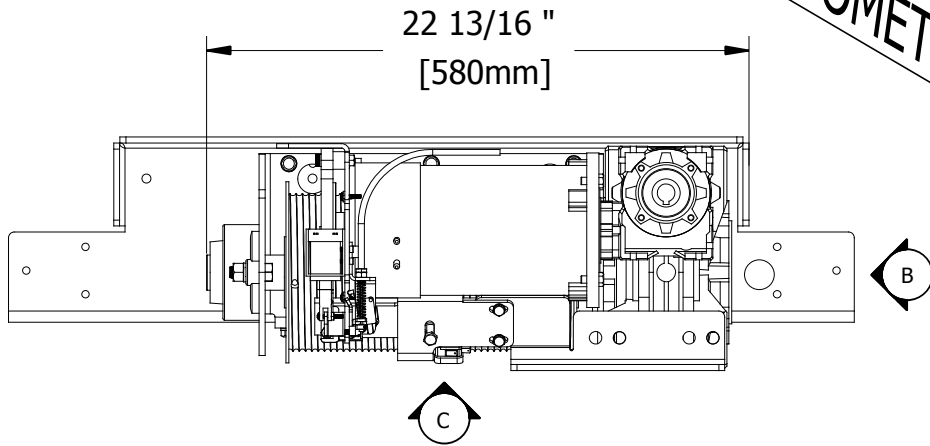

FOR REFERENCE ONLY
NDO NOT USE FOR CONSTRUCTION

DETAIL A
TOP VIEW