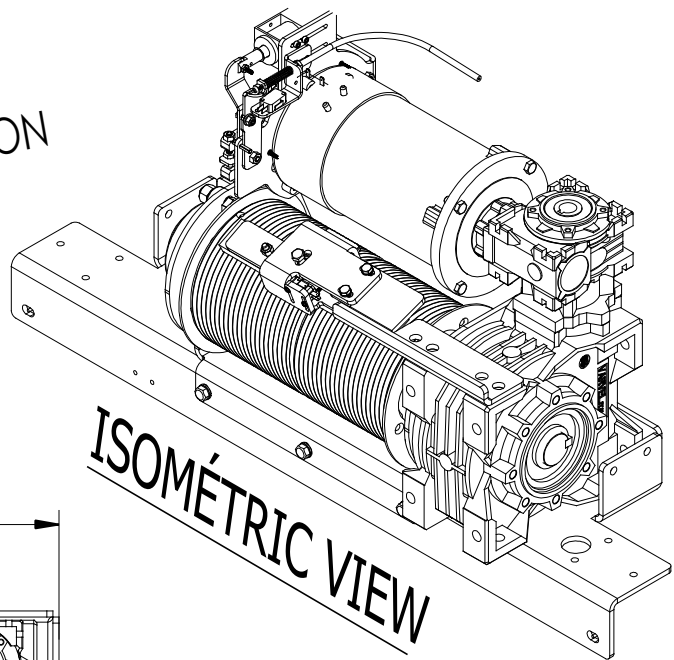

FOR REFERENCE ONLY
NDO NOT USE FOR CONSTRUCTION

DETAIL A
TOP VIEW