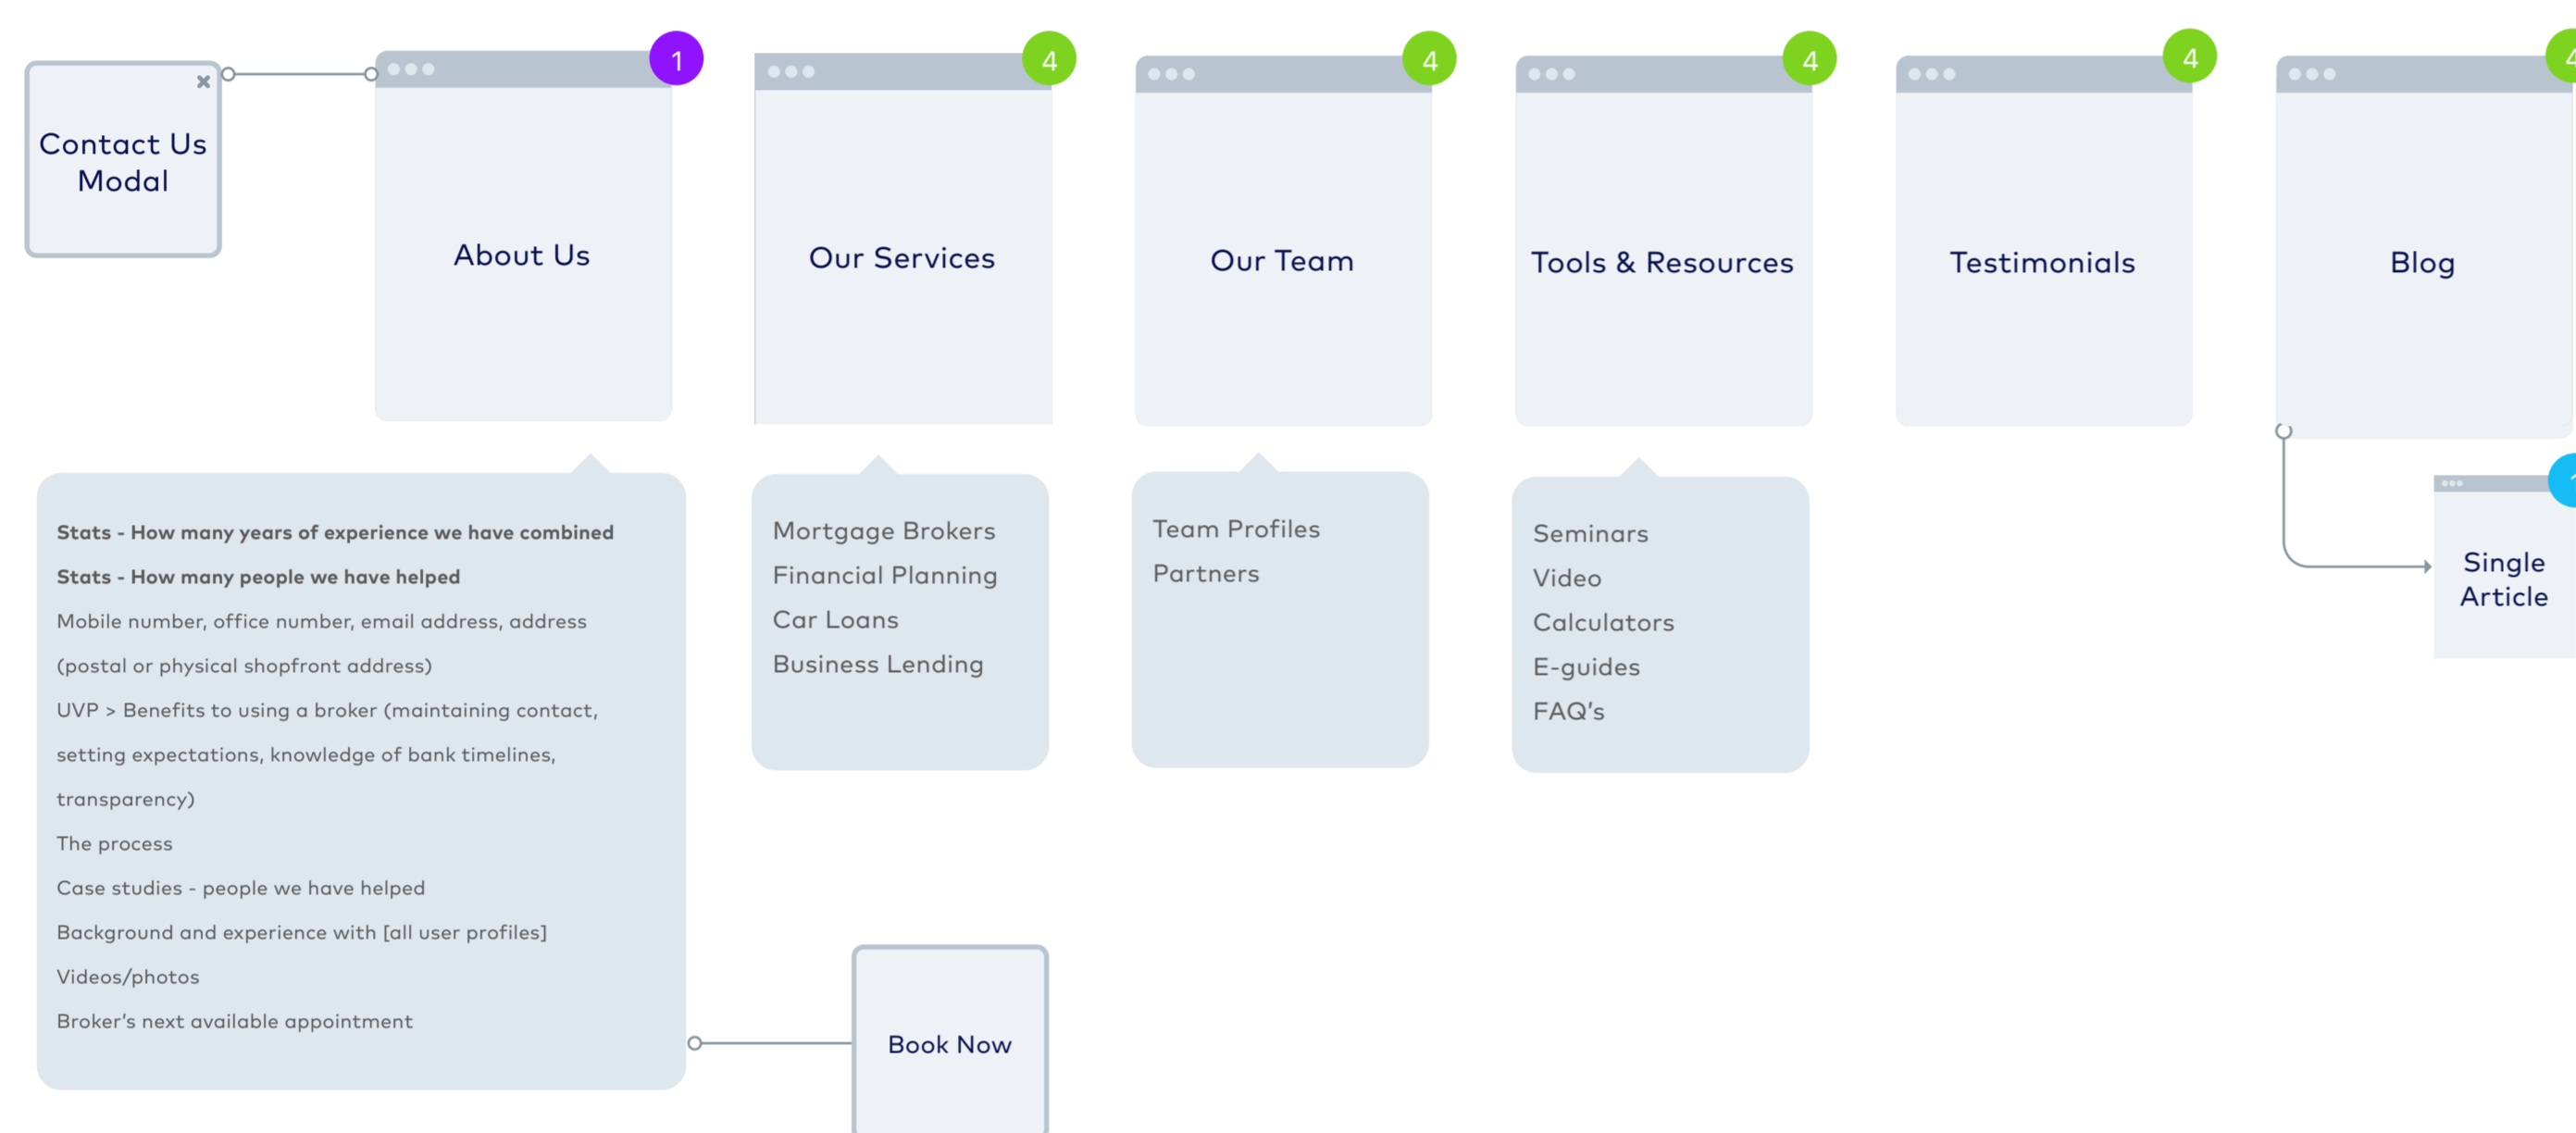

Footer

Mortgage Choice Mini Sitemap 1.0

Header (persistent across pages)

Top Level Navigation (persistent across pages)

Brokers and Advisors Navigation

Money Chat Navigation

Site Templates

- 1 Homepage
- 2 Content article page
- 3 Search results page
- 4 Content landing page
- 5 Dynamic content page
- 6 Future online portal
- 7 Account Login