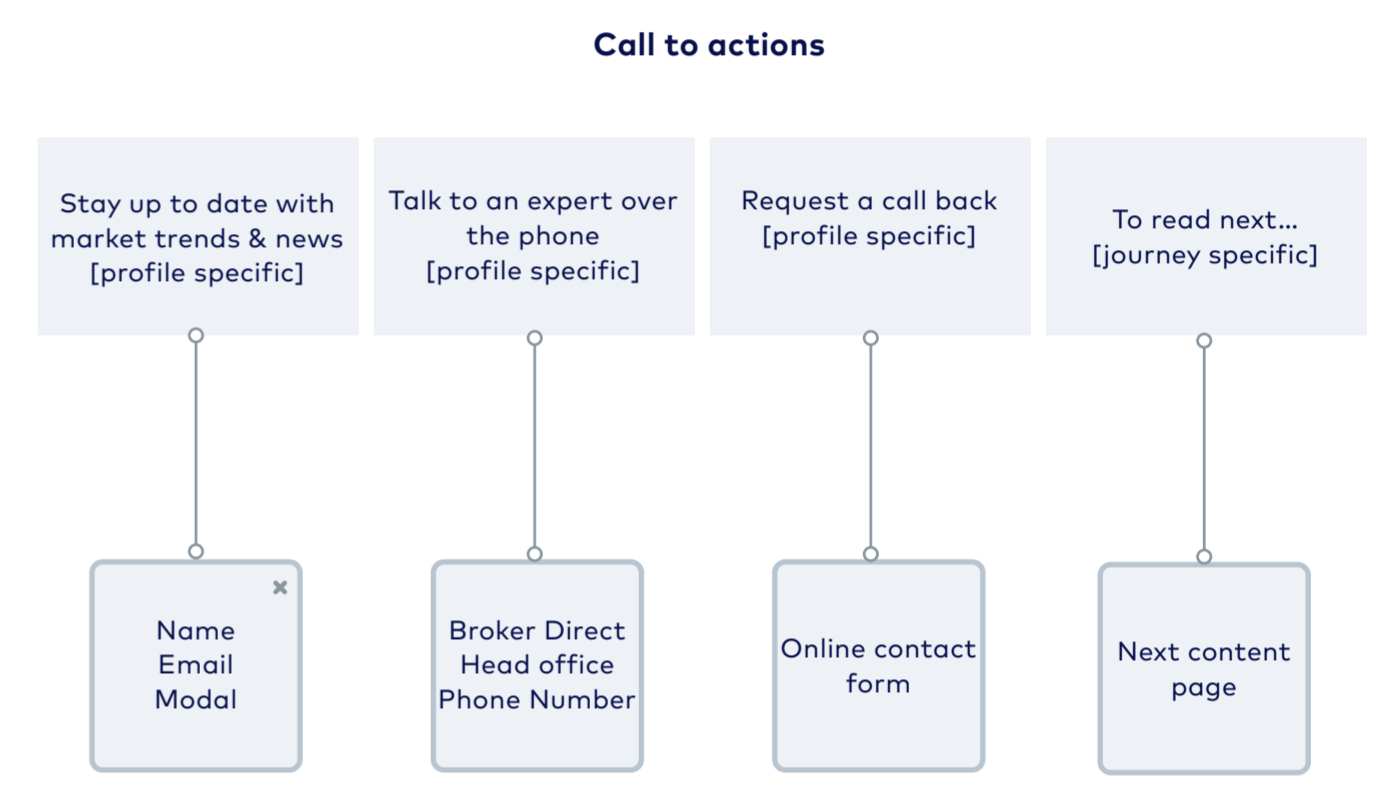

Mortgage Choice Main Sitemap 1.0

Header (persistent across pages)

Top Level Navigation (persistent across pages)

- Site Templates**
- 1 Homepage
 - 2 Content article page
 - 3 Search results page
 - 4 Content landing page
 - 5 Dynamic content page
 - 6 Future online portal
 - 7 Account Login

Footer

Mortgage Choice Mini Sitemap 1.0

Header (persistent across pages)

Top Level Navigation (persistent across pages)

Brokers and Advisors Navigation

Money Chat Navigation

Site Templates

- 1 Homepage
- 2 Content article page
- 3 Search results page
- 4 Content landing page
- 5 Dynamic content page
- 6 Future online portal
- 7 Account Login