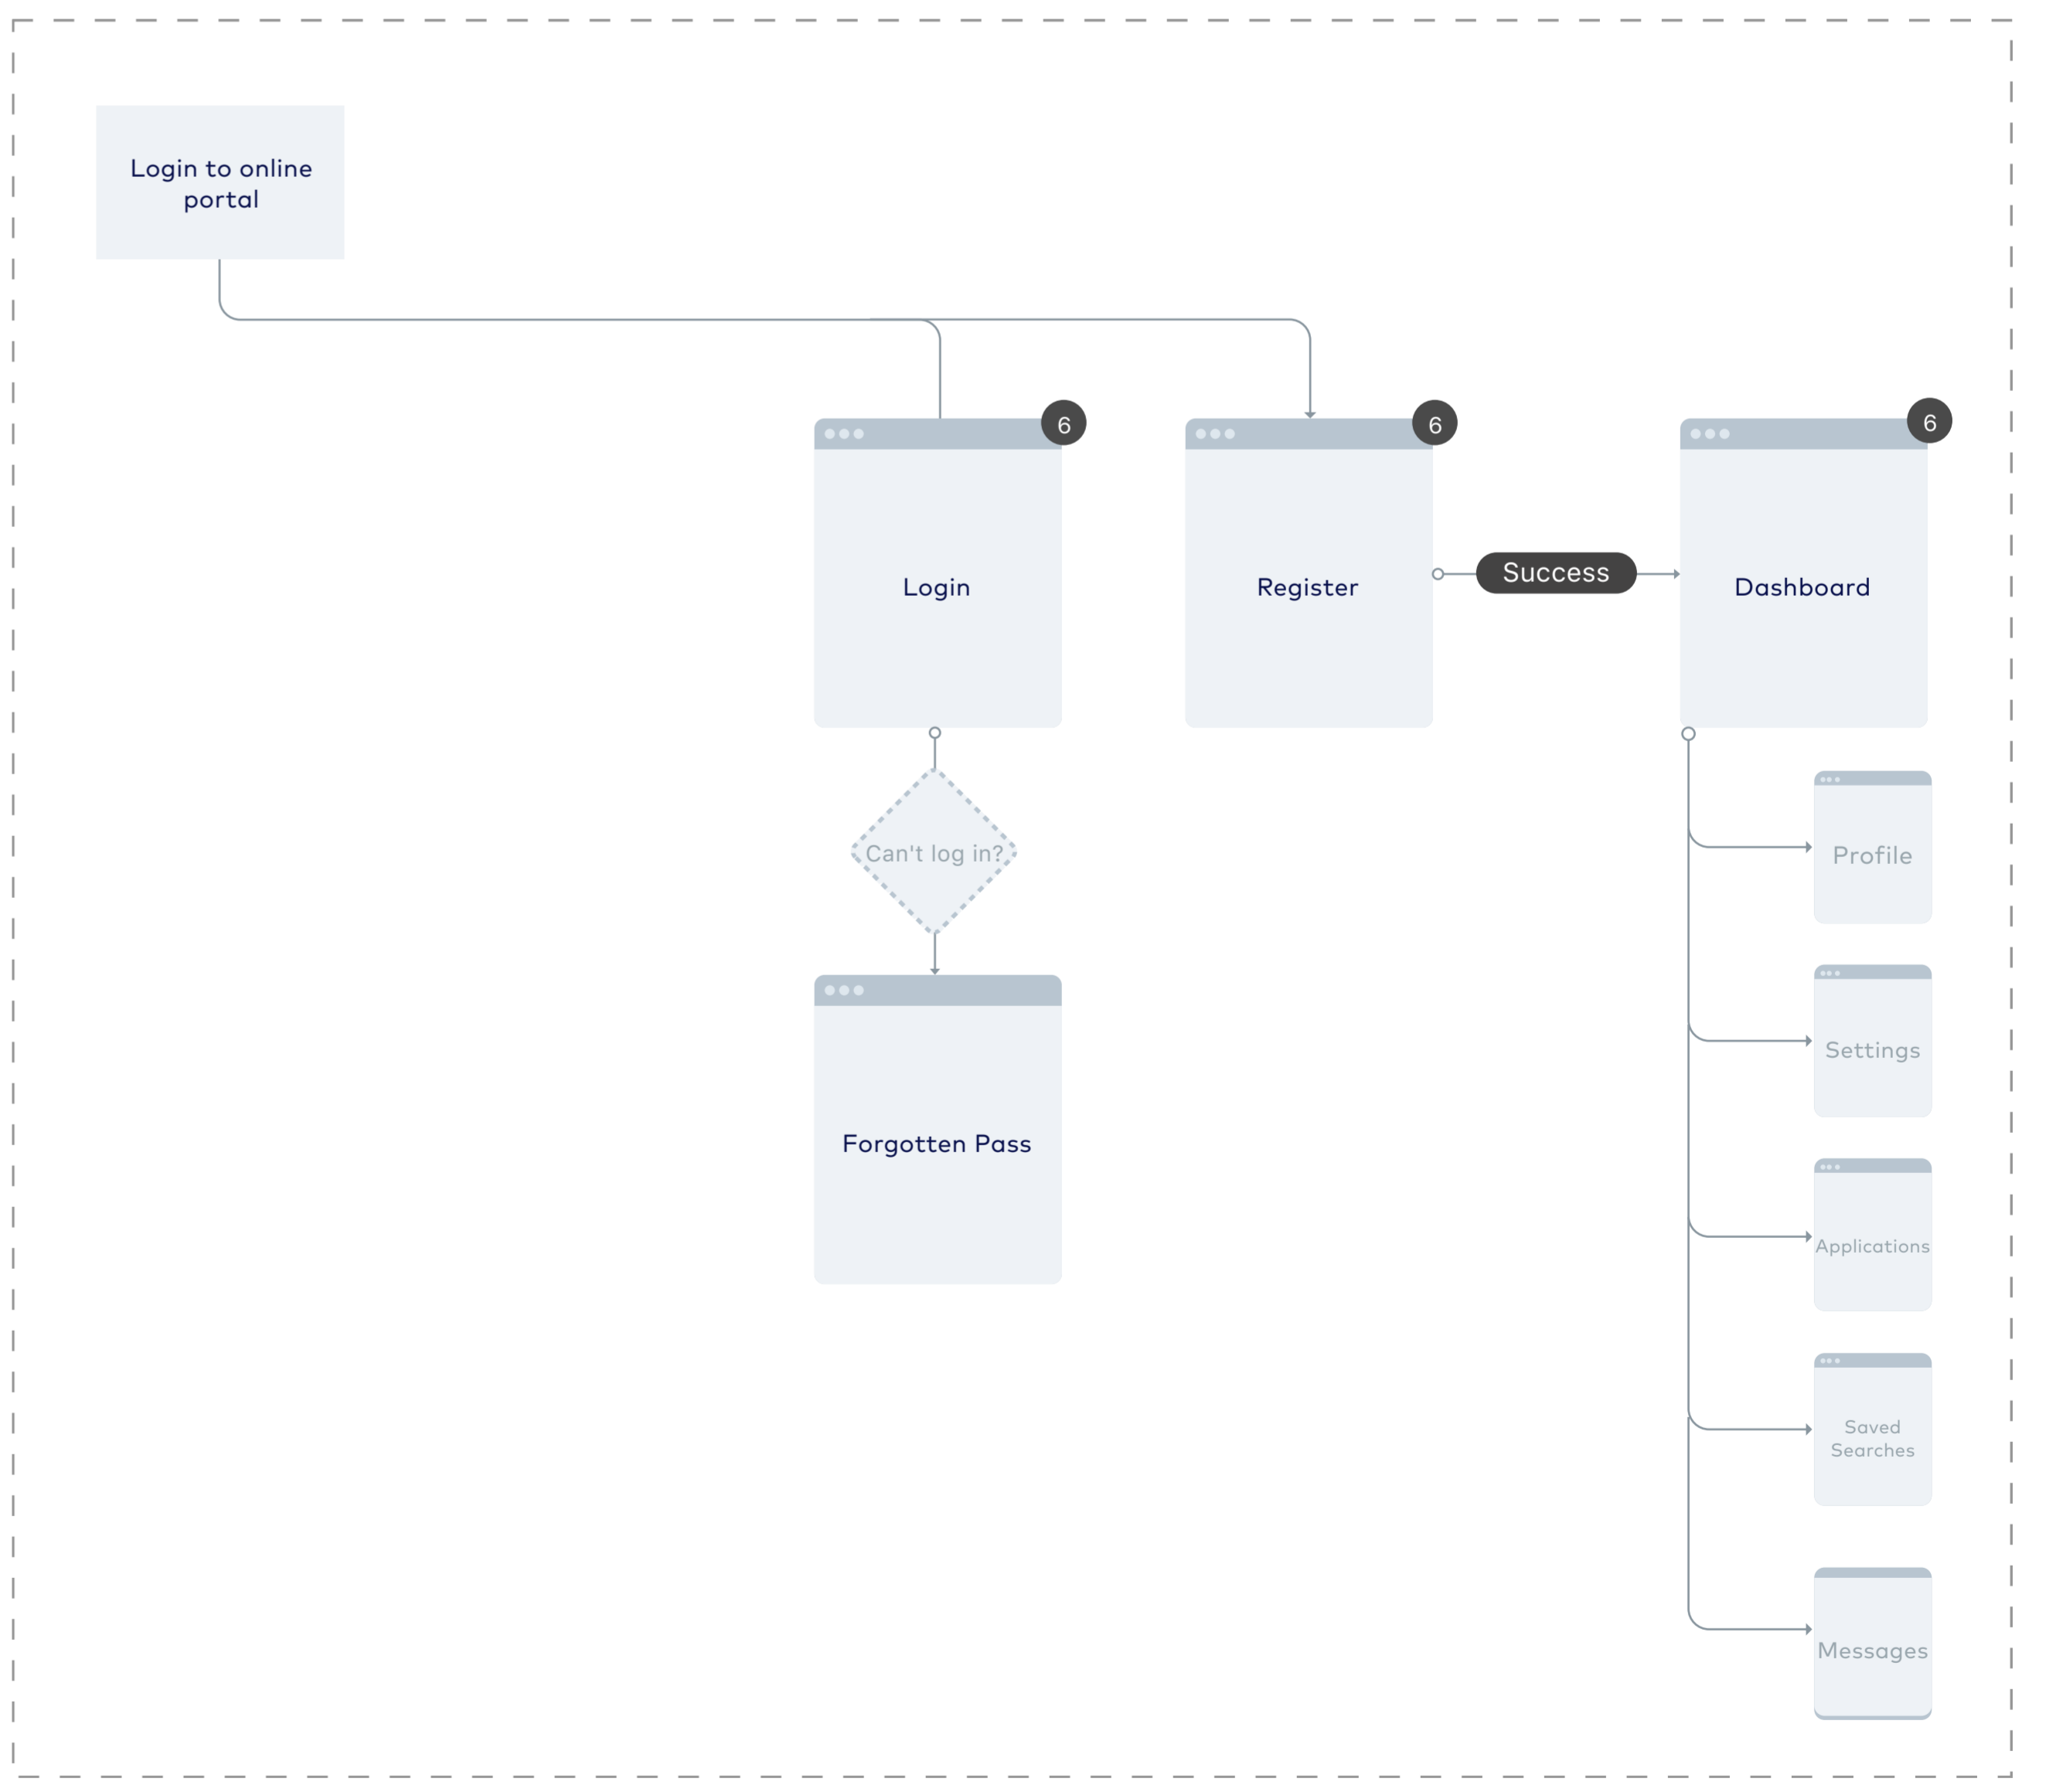

Mortgage Choice Main Sitemap 1.0

Header (persistent across pages)

Top Level Navigation (persistent across pages)

- Site Templates**
- 1 Homepage
 - 2 Content article page
 - 3 Search results page
 - 4 Content landing page
 - 5 Dynamic content page
 - 6 Future online portal
 - 7 Account Login

Footer

Mortgage Choice Mini Sitemap 1.0

Header (persistent across pages)

Top Level Navigation (persistent across pages)

Brokers and Advisors Navigation

Money Chat Navigation

Site Templates

- 1 Homepage
- 2 Content article page
- 3 Search results page
- 4 Content landing page
- 5 Dynamic content page
- 6 Future online portal
- 7 Account Login

Footer (mini-site)

Footer