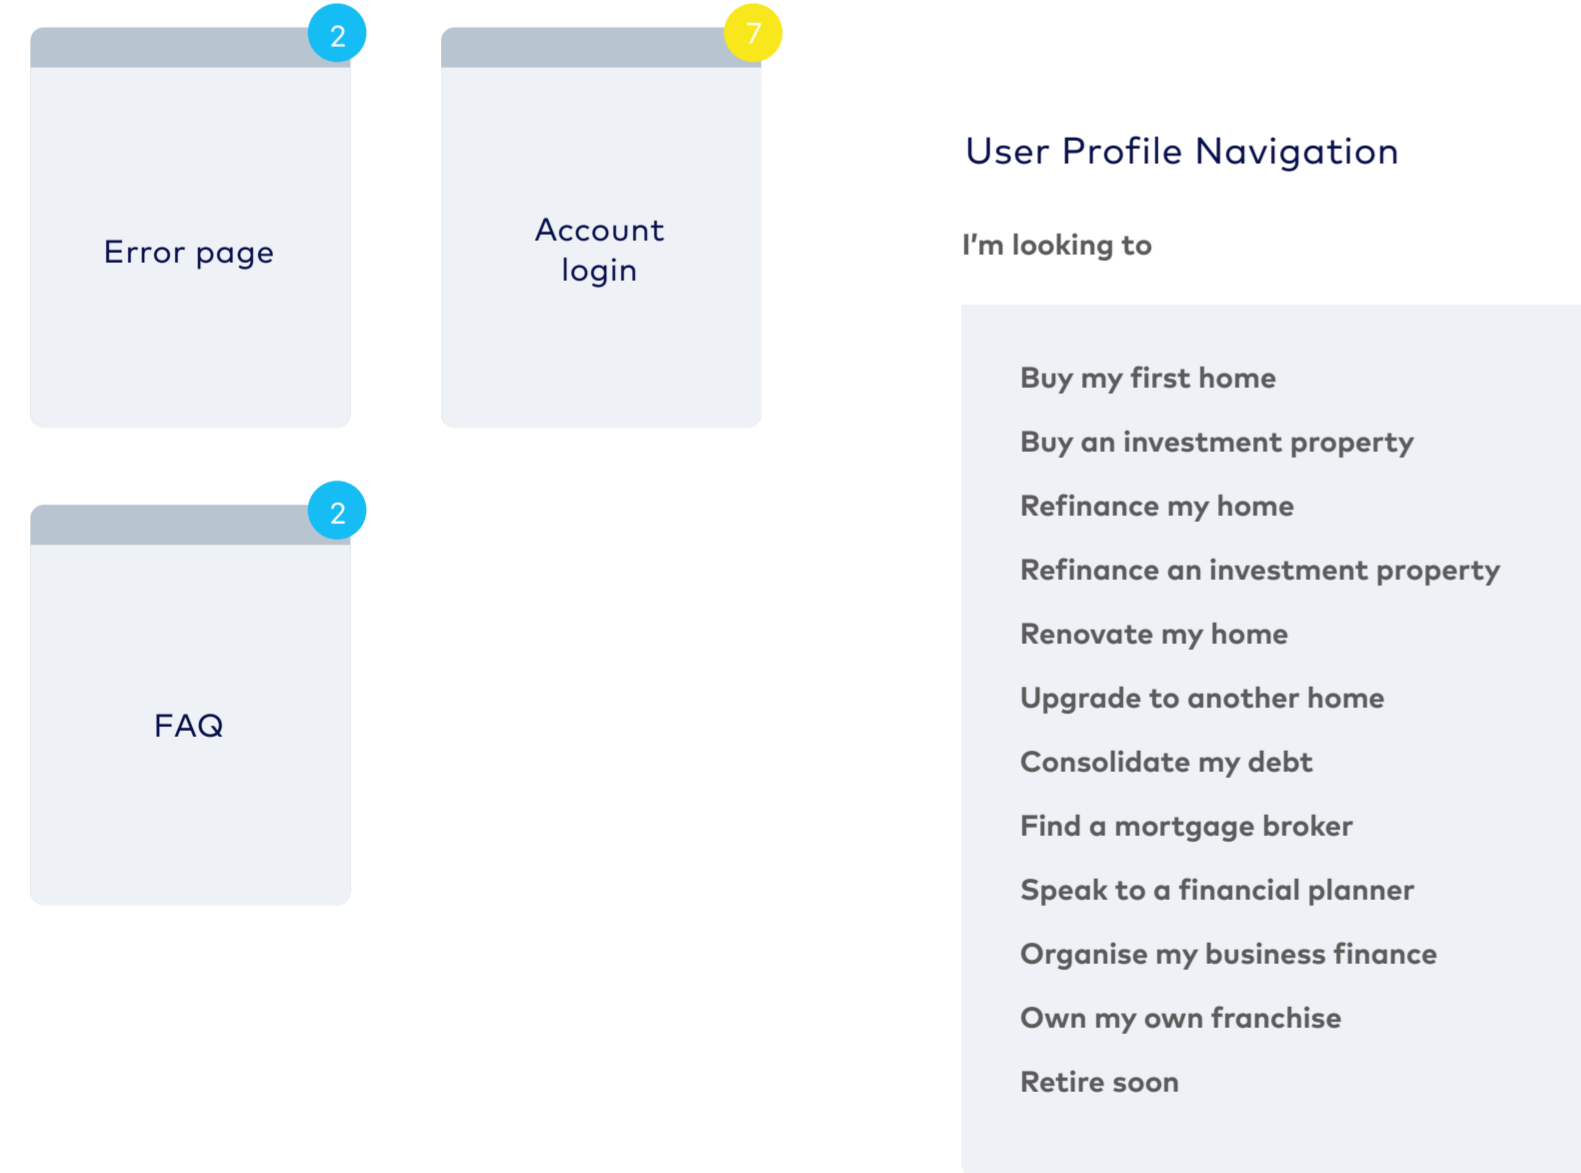

Mortgage Choice Main Sitemap 1.0

Header (persistent across pages)

Top Level Navigation (persistent across pages)

- Site Templates**
- 1 Homepage
 - 2 Content article page
 - 3 Search results page
 - 4 Content landing page
 - 5 Dynamic content page
 - 6 Future online portal
 - 7 Account Login

Footer

Mortgage Choice Mini Sitemap 1.0

Header (persistent across pages)

Top Level Navigation (persistent across pages)

Brokers and Advisors Navigation

Money Chat Navigation

Site Templates

- 1 Homepage
- 2 Content article page
- 3 Search results page
- 4 Content landing page
- 5 Dynamic content page
- 6 Future online portal
- 7 Account Login