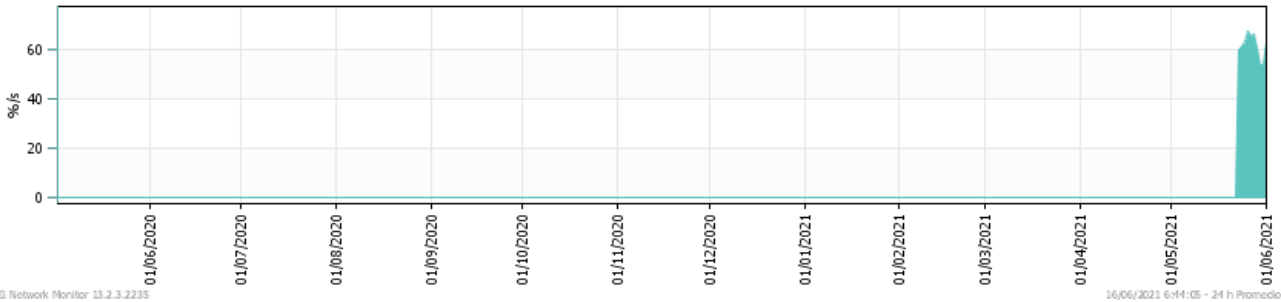

Arcotel  
Combinado

PRTG Network Monitor 13.2.3.2235

16/06/2021 6:44:05 - 24 h Promedio

Consumo (%/s)

Arcotel  
Combinado

PRTG Network Monitor 13.2.3.2235

16/06/2021 6:44:05 - 24 h Promedio

Canal	Promedio	Total
Consumo	20 %/s	53.313.106 %