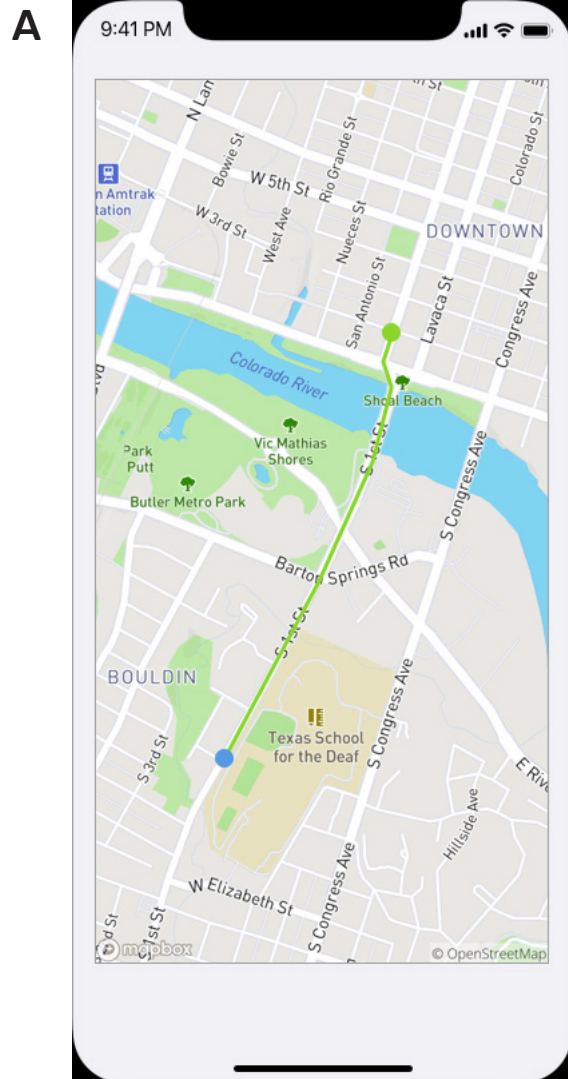

Do you prefer to see breadcrumbs as a progress bar or as a dotted path?

Would you prefer to see a profile picture next to a gas station employee or a line of text?

Would you prefer to see a live map of your destination or a static location of your destination?

Would you prefer to your conversation with an attendant at the bottom of the screen or the top?

A

B

If you have set this gas station as a “favorite” in your settings, would you prefer to see the type of fuel you are purchasing?