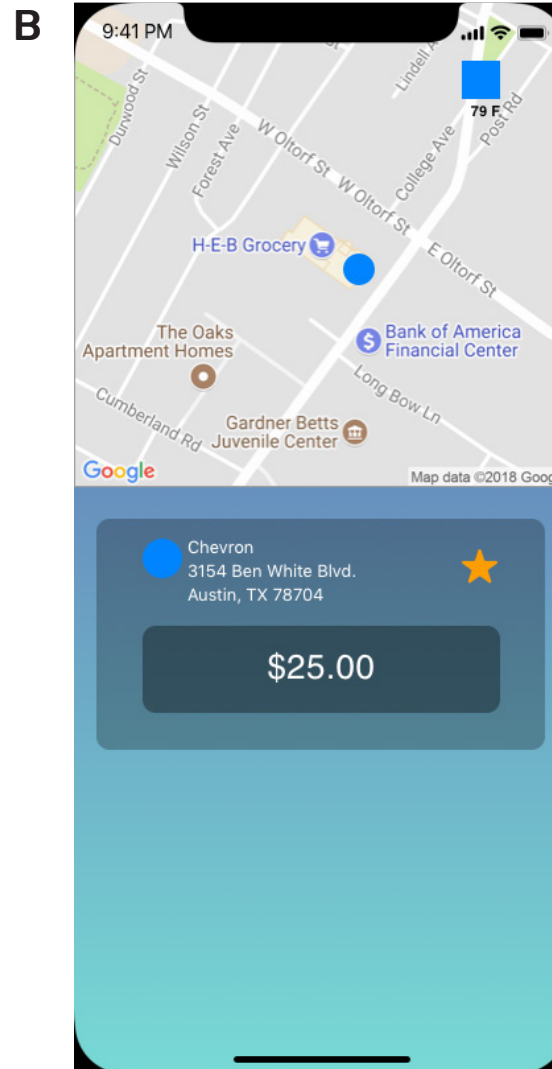

Do you prefer to see breadcrumbs as a progress bar or as a dotted path?

Would you prefer to see a profile picture next to a gas station employee or a line of text?

Would you prefer to see a live map of your destination or a static location of your destination?

Would you prefer to your conversation with an attendant at the bottom of the screen or the top?

A

B

If you have set this gas station as a “favorite” in your settings, would you prefer to see the type of fuel you are purchasing?