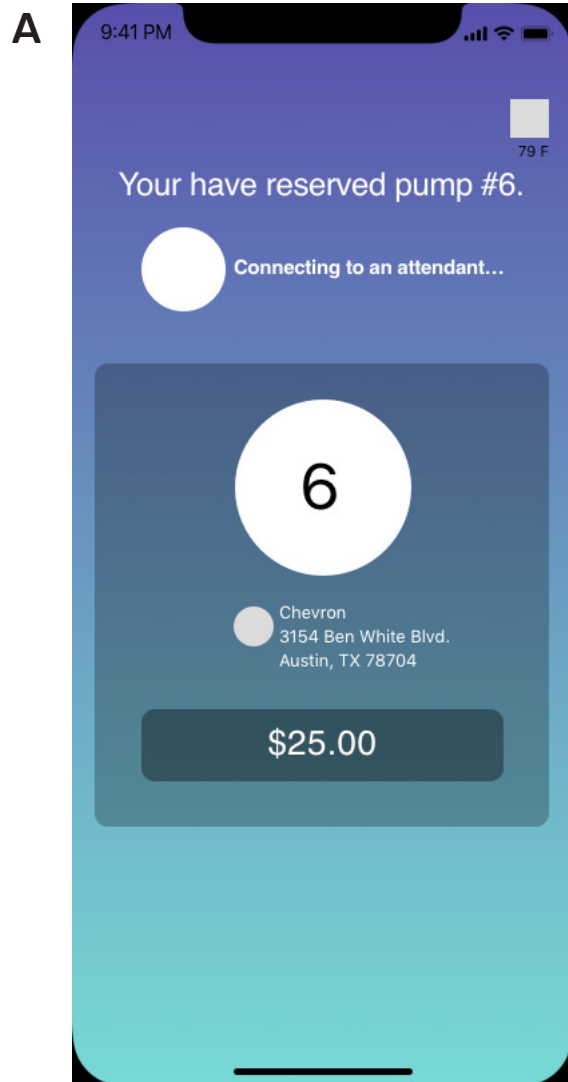

Do you prefer to see breadcrumbs as a progress bar or as a dotted path?

Would you prefer to see a profile picture next to a gas station employee or a line of text?

Would you prefer to see a live map of your destination or a static location of your destination?

Would you prefer to your conversation with an attendant at the bottom of the screen or the top?

A

B

If you have set this gas station as a “favorite” in your settings, would you prefer to see the type of fuel you are purchasing?