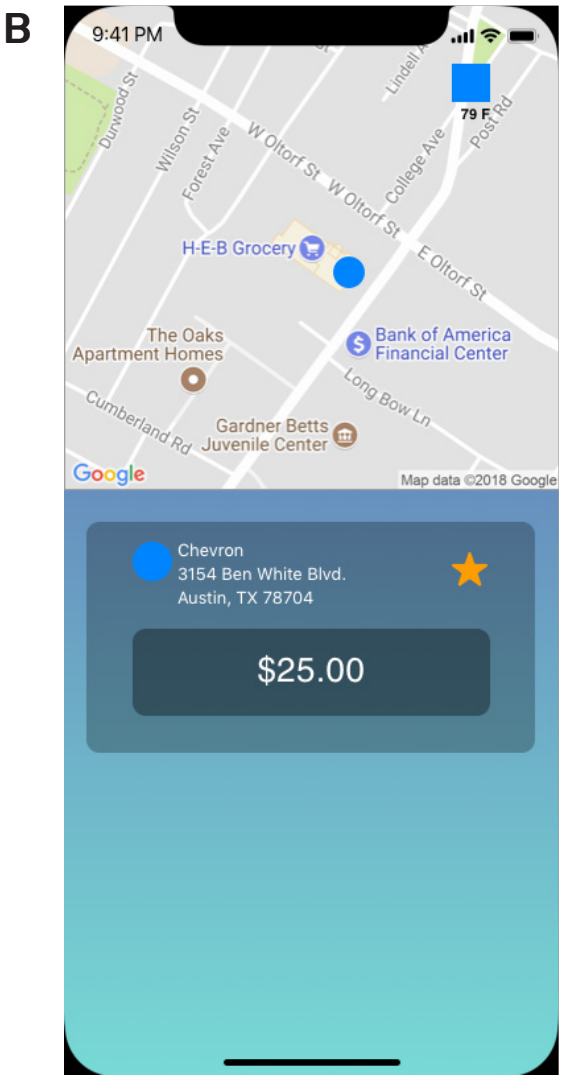

Do you prefer to see breadcrumbs as a progress bar or as a dotted path?

Would you prefer to see a profile picture next to a gas station employee or a line of text?

Would you prefer to see a live map of your destination or a static location of your destination?

Would you prefer to your conversation with an attendant at the bottom of the screen or the top?

A

B

If you have set this gas station as a “favorite” in your settings, would you prefer to see the type of fuel you are purchasing?