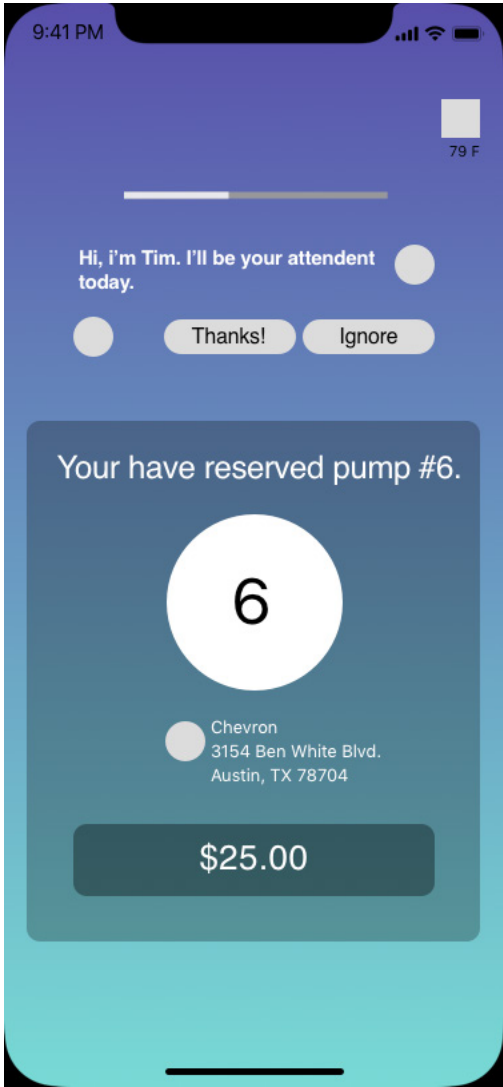

Do you prefer to see breadcrumbs as a progress bar or as a dotted path?

Would you prefer to see a profile picture next to a gas station employee or a line of text?

Would you prefer to see a live map of your destination or a static location of your destination?

Would you prefer to your conversation with an attendant at the bottom of the screen or the top?

A

B

If you have set this gas station as a “favorite” in your settings, would you prefer to see the type of fuel you are purchasing?