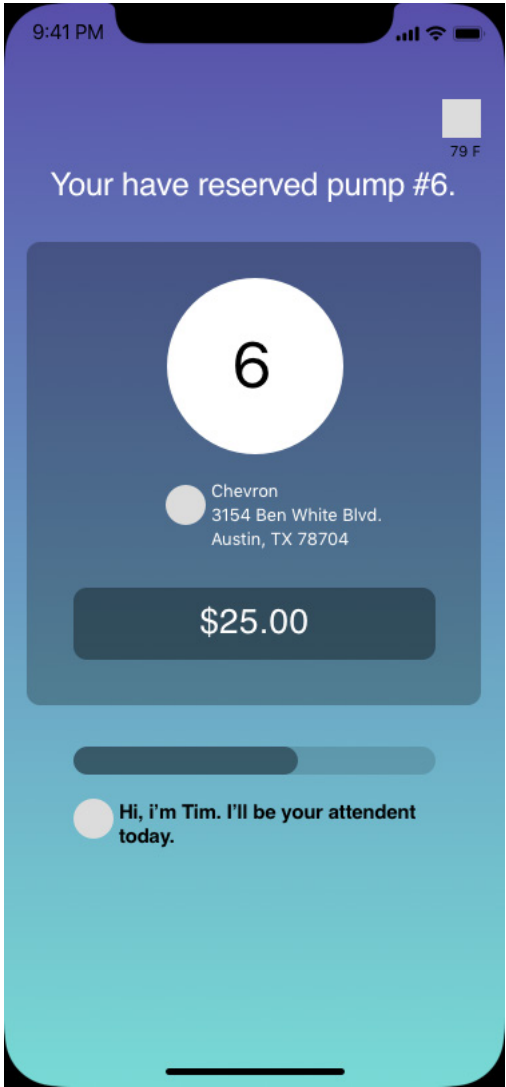

Do you prefer to see breadcrumbs as a progress bar or as a dotted path?

Would you prefer to see a profile picture next to a gas station employee or a line of text?

Would you prefer to see a live map of your destination or a static location of your destination?

Would you prefer to your conversation with an attendant at the bottom of the screen or the top?

A

B

If you have set this gas station as a “favorite” in your settings, would you prefer to see the type of fuel you are purchasing?