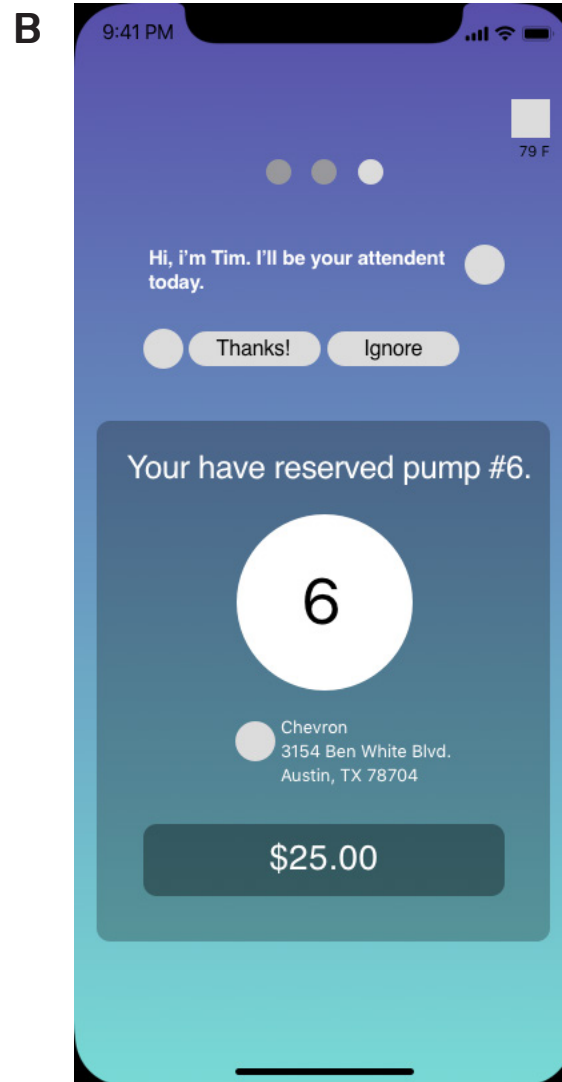

Do you prefer to see breadcrumbs as a progress bar or as a dotted path?

Would you prefer to see a profile picture next to a gas station employee or a line of text?

Would you prefer to see a live map of your destination or a static location of your destination?

Would you prefer to your conversation with an attendant at the bottom of the screen or the top?

A

B

If you have set this gas station as a “favorite” in your settings, would you prefer to see the type of fuel you are purchasing?