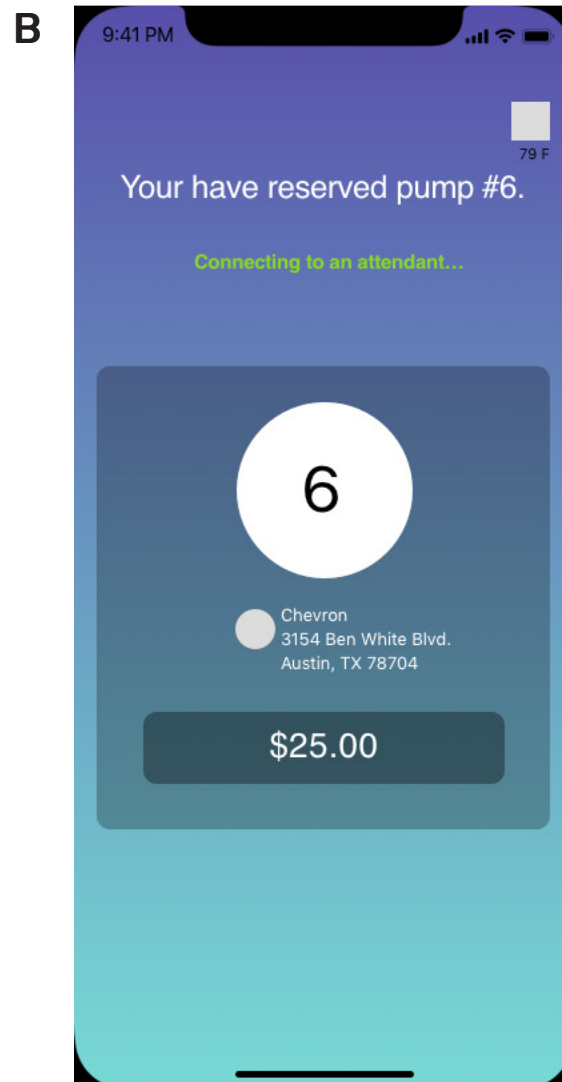

Do you prefer to see breadcrumbs as a progress bar or as a dotted path?

Would you prefer to see a profile picture next to a gas station employee or a line of text?

Would you prefer to see a live map of your destination or a static location of your destination?

Would you prefer to your conversation with an attendant at the bottom of the screen or the top?

A

B

If you have set this gas station as a “favorite” in your settings, would you prefer to see the type of fuel you are purchasing?