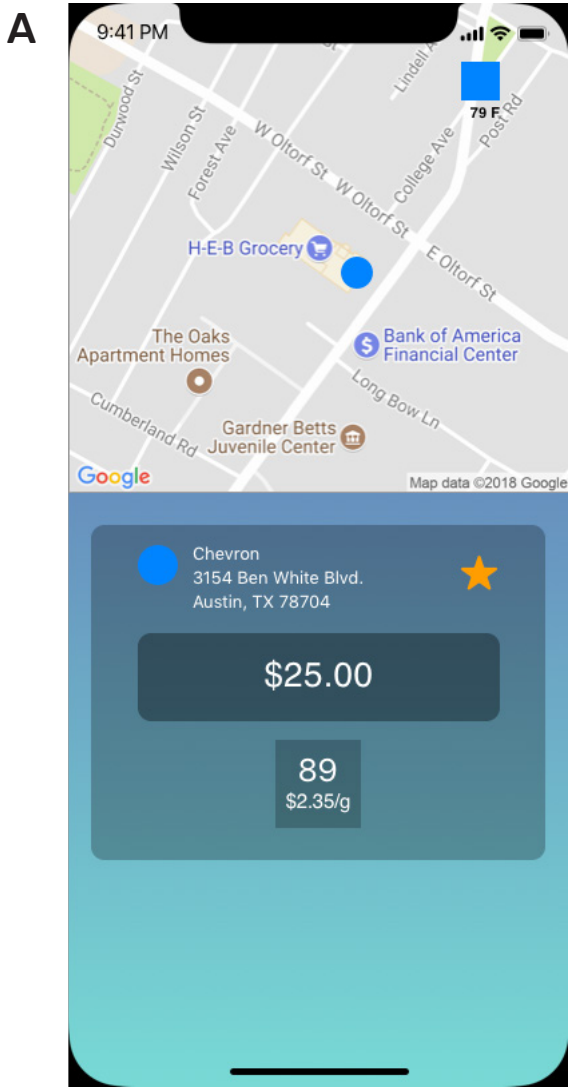

Do you prefer to see breadcrumbs as a progress bar or as a dotted path?

Would you prefer to see a profile picture next to a gas station employee or a line of text?

Would you prefer to see a live map of your destination or a static location of your destination?

Would you prefer to your conversation with an attendant at the bottom of the screen or the top?

A

B

If you have set this gas station as a “favorite” in your settings, would you prefer to see the type of fuel you are purchasing?