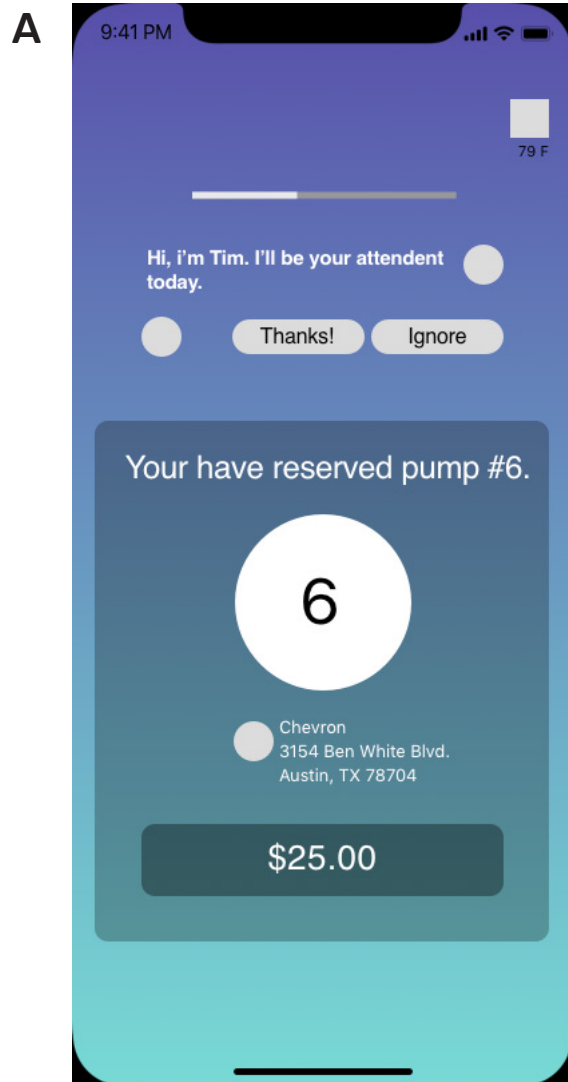

Do you prefer to see breadcrumbs as a progress bar or as a dotted path?

Would you prefer to see a profile picture next to a gas station employee or a line of text?

Would you prefer to see a live map of your destination or a static location of your destination?

Would you prefer to your conversation with an attendant at the bottom of the screen or the top?

A

B

If you have set this gas station as a “favorite” in your settings, would you prefer to see the type of fuel you are purchasing?