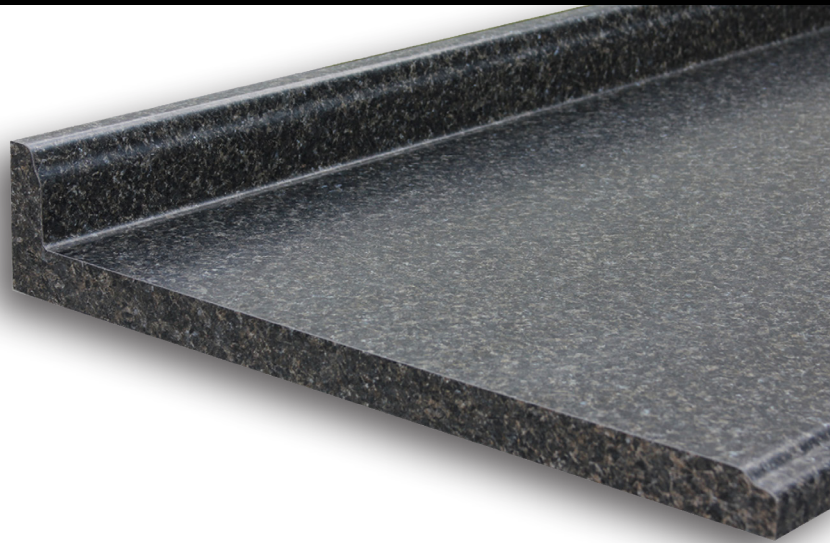

Keystone III

Bar Availability

Deck

General Information

- ❖ Dramatic ogee nose that gives a modern look.
- ❖ The deck has an overall depth of 25-1/2" on kitchens and 22-1/2" on vanities -this means easier installs.
- ❖ The cove has a 1/4" radius for easy clean up.
- ❖ The backsplash has a 1/2" scribe to provide easy fit for out of square or uneven walls, allowing for more installation tolerances.
- ❖ Loose backsplashes are available for deck tops.