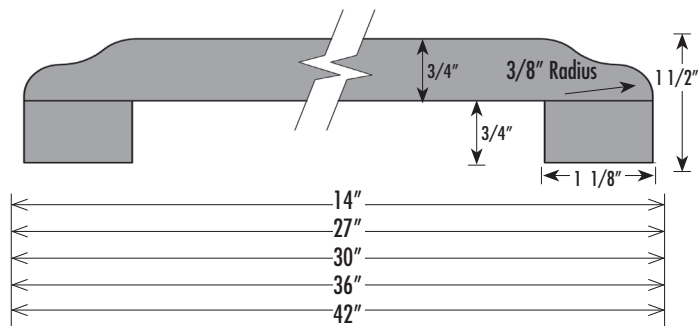

Keystone III

Bar Availability

Deck

General Information

- ❖ Dramatic ogee nose that gives a modern look.
- ❖ The deck has an overall depth of 25-1/2" on kitchens and 22-1/2" on vanities -this means easier installs.
- ❖ The cove has a 1/4" radius for easy clean up.
- ❖ The backsplash has a 1/2" scribe to provide easy fit for out of square or uneven walls, allowing for more installation tolerances.
- ❖ Loose backsplashes are available for deck tops.