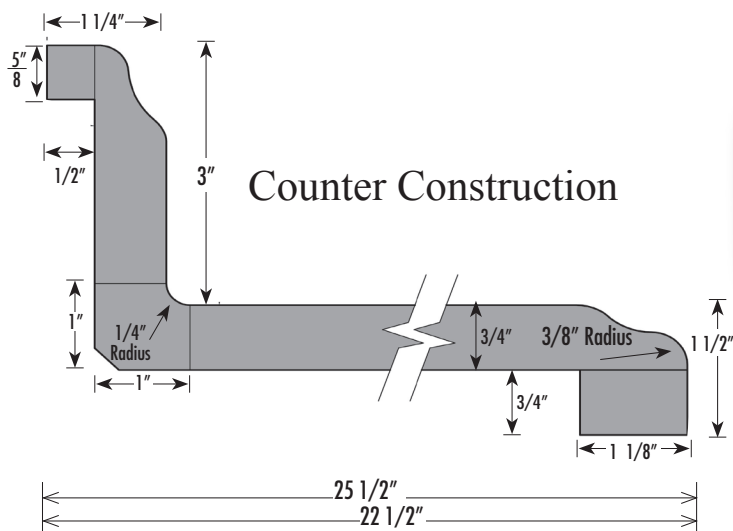

Keystone III

Bar Availability

Deck

General Information

- ❖ Dramatic ogee nose that gives a modern look.
- ❖ The deck has an overall depth of 25-1/2" on kitchens and 22-1/2" on vanities -this means easier installs.
- ❖ The cove has a 1/4" radius for easy clean up.
- ❖ The backsplash has a 1/2" scribe to provide easy fit for out of square or uneven walls, allowing for more installation tolerances.
- ❖ Loose backsplashes are available for deck tops.