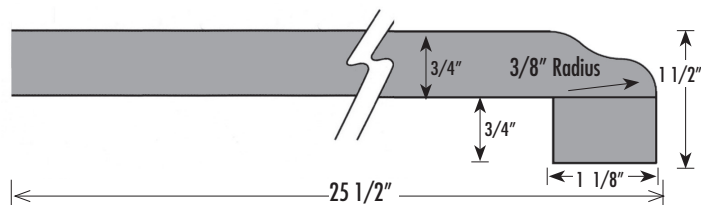

Keystone III

Bar Availability

Deck

General Information

- ❖ Dramatic ogee nose that gives a modern look.
- ❖ The deck has an overall depth of 25-1/2" on kitchens and 22-1/2" on vanities -this means easier installs.
- ❖ The cove has a 1/4" radius for easy clean up.
- ❖ The backsplash has a 1/2" scribe to provide easy fit for out of square or uneven walls, allowing for more installation tolerances.
- ❖ Loose backsplashes are available for deck tops.