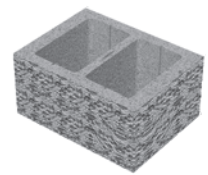

# Trattino™ Finish

TRENWYTH® ARCHITECTURAL MASONRY

Trattino™ Finish

Pre-finished architectural block or veneer complements any design.

---

Trattino™ Finish masonry blocks offer a distinctive face texture reminiscent of natural stone. Our patent pending process creates an impressive finish emulating the look of travertine which is perfect for both interior and exterior projects. Trattino provides the ultimate design flexibility in both veneer and structural block sizes for a wide range of applications.

## Features & Benefits

- Ideal for exterior or interior applications
- Available in veneer and structural block sizes