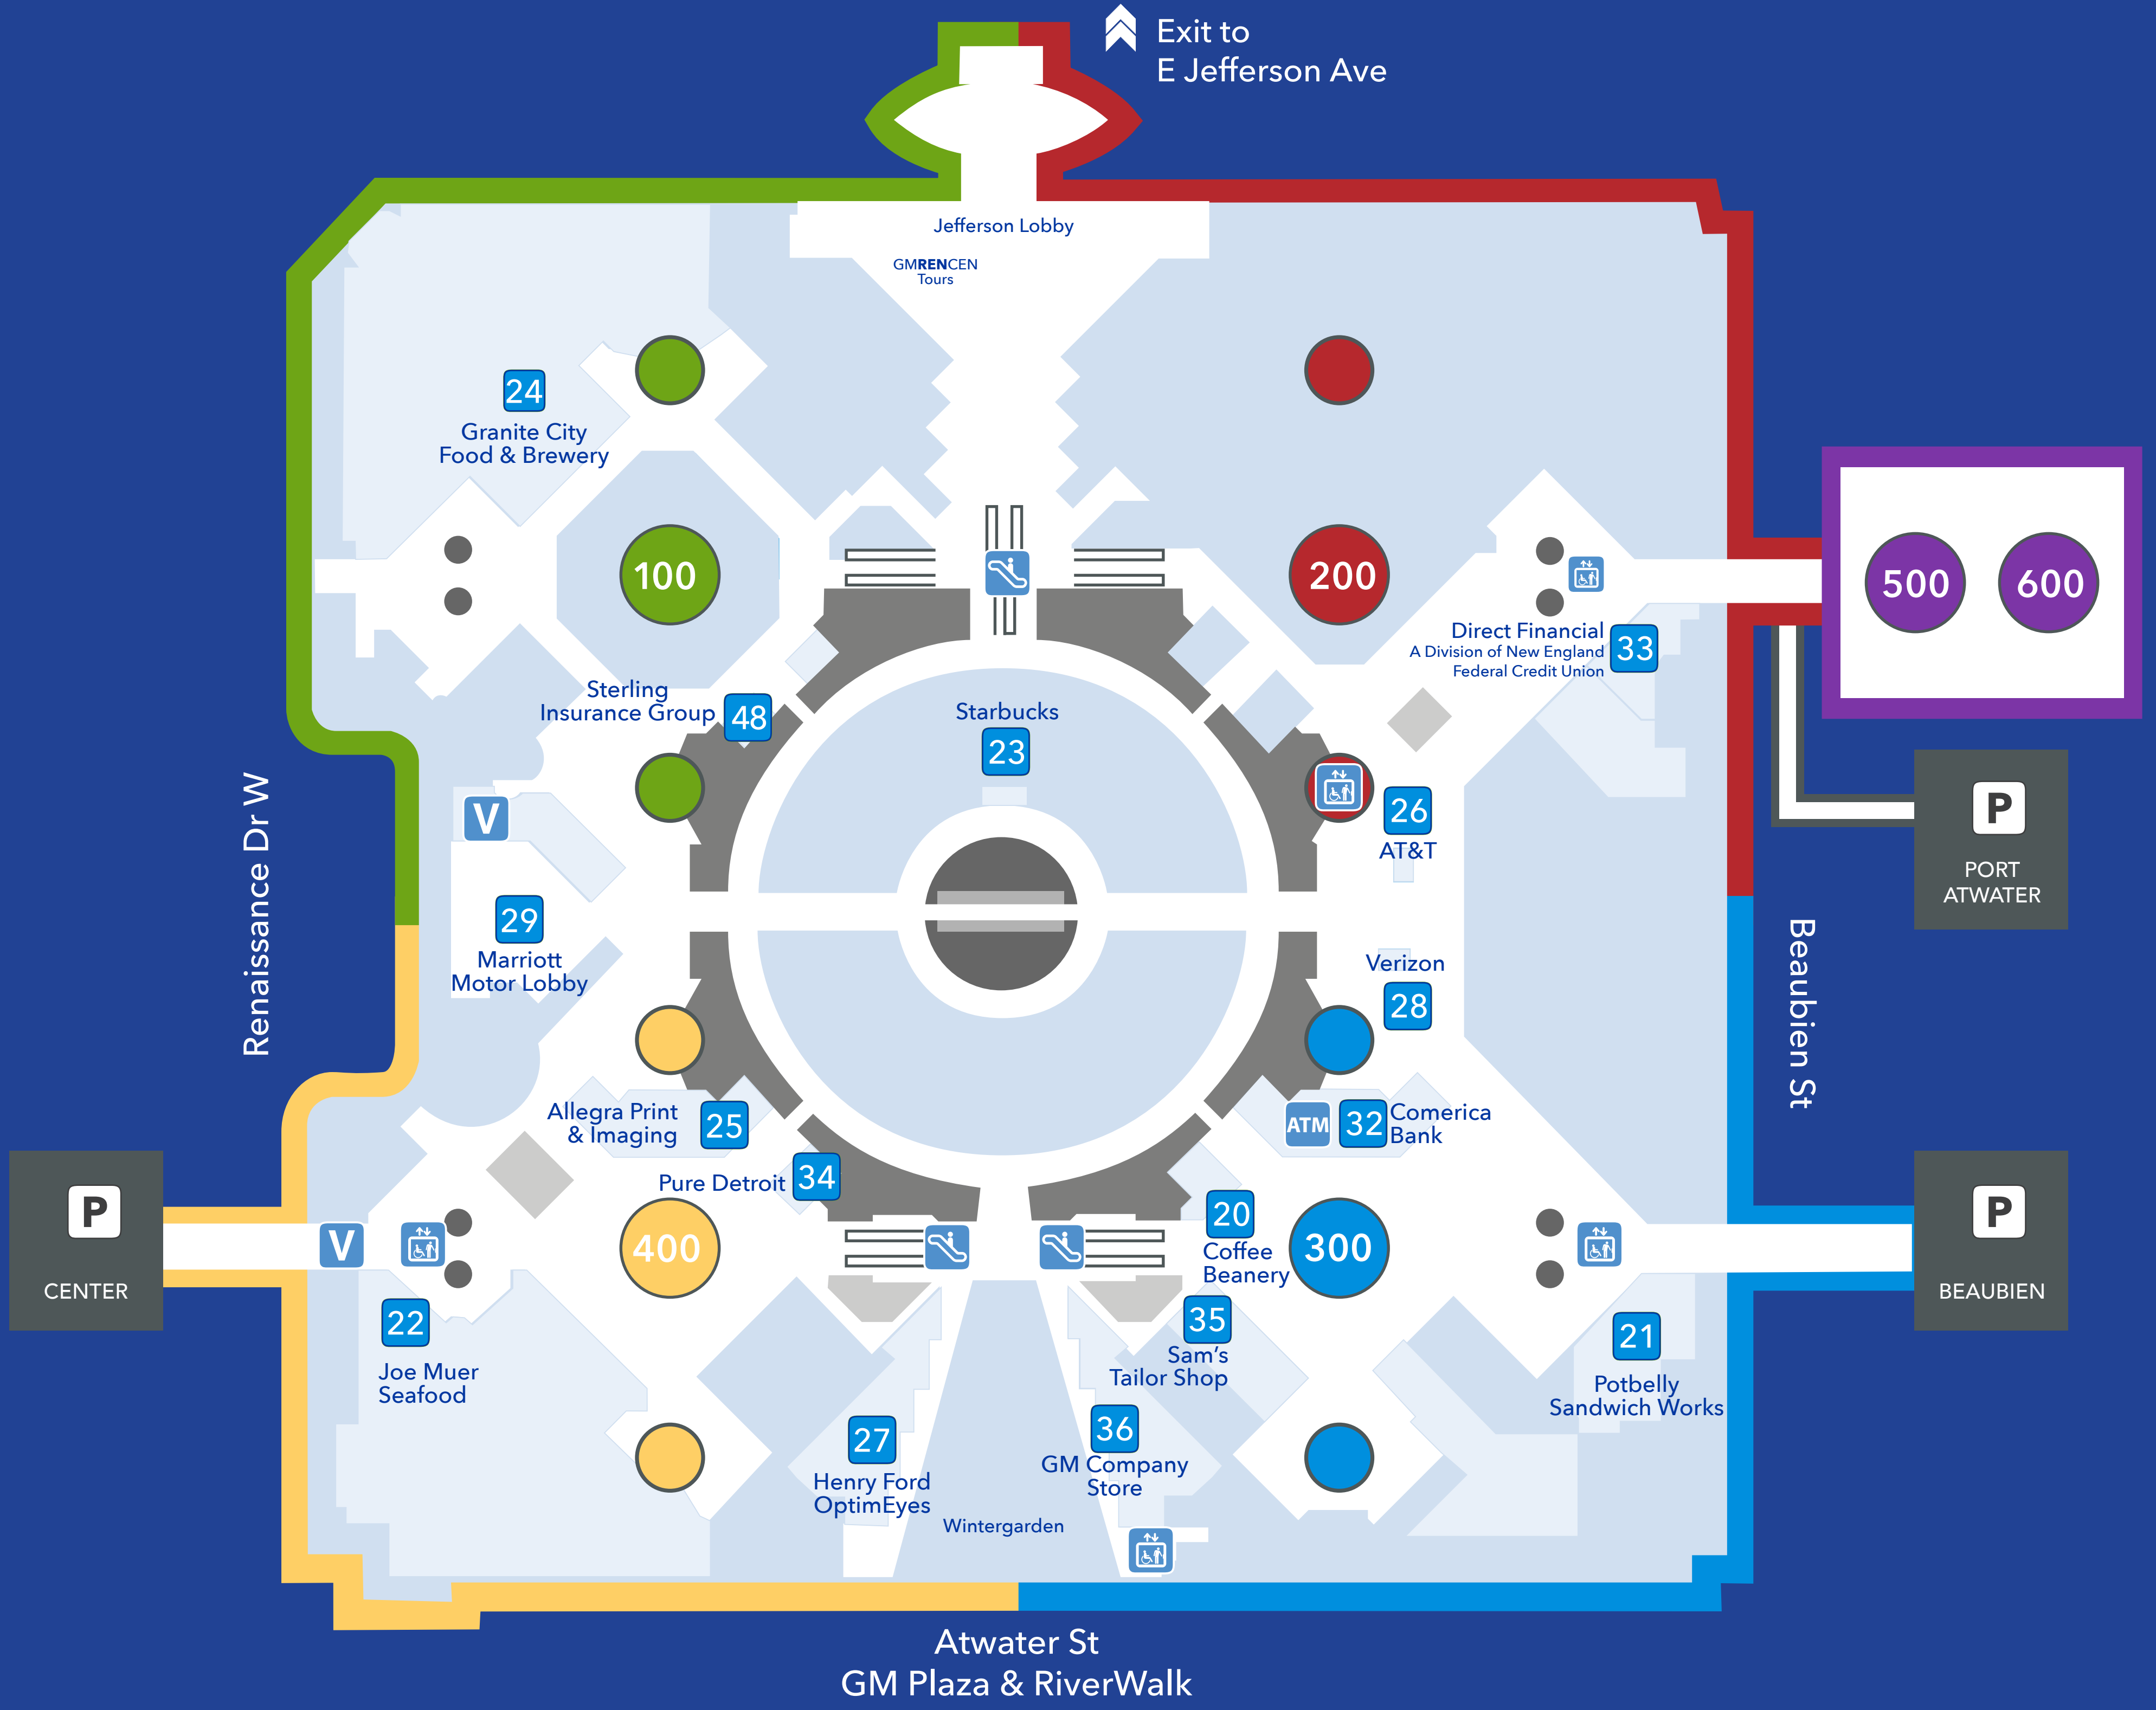

Level 2

- RESTAURANTS**
 - MC Applebee's & IHOP
 - MC Bangkok Crossing
 - MC Birmingham Deli
 - 500 Gourmet Deli
 - 47 Starbucks - GMRENCEN
- SERVICES**
 - 500 Beaumont Riverfront Family Medicine
 - 500 Childtime Learning Center
 - 500 Corporate Mind & Body Spa
 - MC Gents By D'Mongo's Barber/Nail/Hair Salon
 - 500 Great Expressions Dental Center
 - Huntington Cleaners/bizziebox
 - MC Public Service Credit Union
 - 38 U.S. Post Office
- APPAREL**
 - MC Costa D'Oro Jewelers
 - MC Sassy Fashion Couture
- FINANCIAL SERVICES**
 - 39 Chase Bank
- SOUVENIRS/GIFTS**
 - MC Ashley's Flowers
 - MC Christian Science Reading Room
 - 40 Edible Arrangements
- PHARMACY/MEDICAL**
 - 41 CVS Pharmacy
- CORPORATE**
 - 45 Chevrolet Detroit Belle Isle Grand Prix
 - 43 GM Learning Center
 - 42 Innovation Center
 - 44 Renaissance Conference Center
- MARKET/SPIRITS**
 - MC Andrew's Downtown Detroit
 - MC City Market

Level 3 (NOT PICTURED)

RESTAURANTS
Volt

LEGEND

- Elevator
- Accessible Elevator
- Escalator
- Restrooms
- Information
- Visitor Check-In
- Valet
- Parking
- TOWER 100
- TOWER 200
- TOWER 300
- TOWER 400
- TOWER 500
- TOWER 600
- Millender Center (MC)

Level 1

Level A

FOOD COURT

- 2 | Andiamo Pizza Pie
- 8 | Burger King
- 4 | Chop Fresh Salad
- 10 | Coney Town
- 12 | Fish City
- 11 | Gyroland
- 5 | Mac n' Cheez!
- 1 | McDonald's
- 6 | Rice Bowl Express
- 3 | Salsarita's Fresh Mexican Grill
- 7 | Subway
- 9 | Zoup!

RESTAURANTS

- 15 | Andiamo Detroit Riverfront
- 16 | Panera Bread
- 14 | Presto Gourmet Deli

SERVICES

- 17 | RenCen Fitness Center
- 19 | Security Office

Level 2

RESTAURANTS

- MC | Applebee's & IHOP
- MC | Bangkok Crossing
- MC | Birmingham Deli
- 500 | Gourmet Deli
- 47 | Starbucks - GMRENCEN