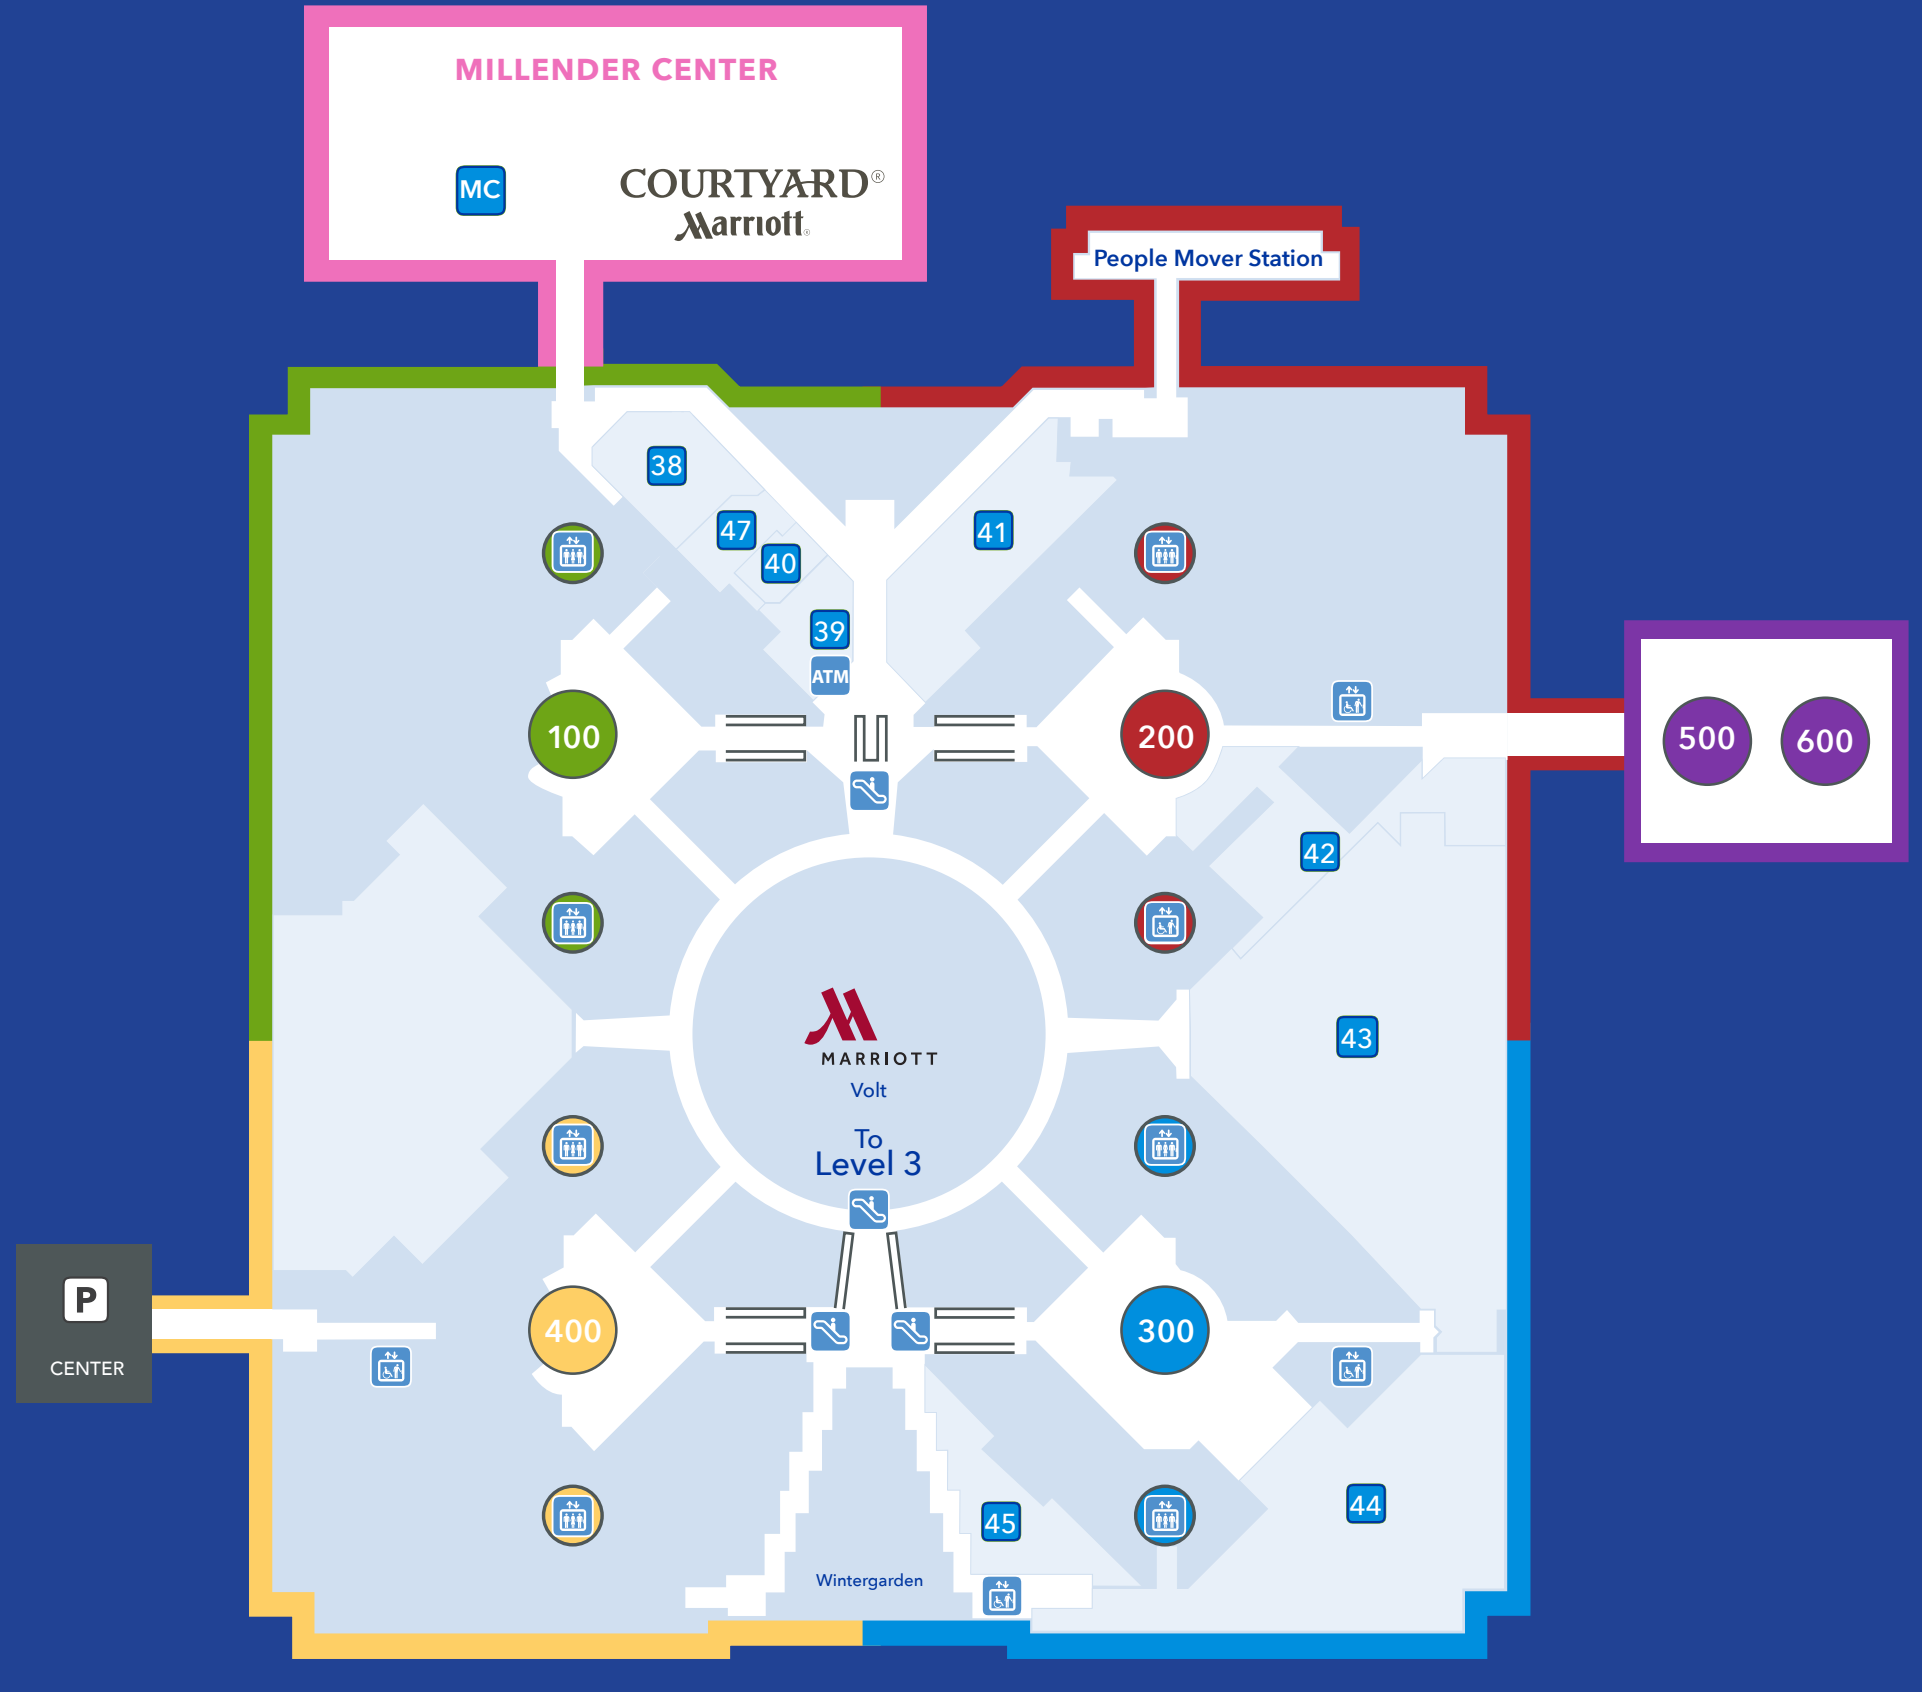

Level A

Level 1

- RESTAURANTS**
 - 20 Coffee Beanery
 - 24 Granite City Food & Brewery
 - 22 Joe Muer Seafood
 - 21 Potbelly Sandwich Works
 - 23 Starbucks - Marriott
- SERVICES**
 - 25 Allegra Print and Imaging
 - 26 AT&T
 - 27 Henry Ford OptimEyes
 - Huntington Cleaners/bizziebox
 - 29 Marriott Motor Lobby
 - 48 Sterling Insurance Group
 - 28 Verizon
- FINANCIAL SERVICES**
 - 32 Comerica Bank
 - 33 Direct Financial A Division of New England Federal Credit Union
- SOUVENIRS/GIFTS**
 - 34 Pure Detroit
- APPAREL**
 - 36 GM Company Store
 - 34 Pure Detroit
 - 35 Sam's Tailor Shop

Level 2

- RESTAURANTS**
 - MC Applebee's & IHOP
 - MC Bangkok Crossing
 - MC Birmingham Deli
 - 500 Gourmet Deli
 - 47 Starbucks - GMRENCEN
- SERVICES**
 - 500 Beaumont Riverfront Family Medicine
 - 500 Childtime Learning Center
 - 500 Corporate Mind & Body Spa
 - MC Gents By D'Mongo's Barber/Nail/Hair Salon
 - 500 Great Expressions Dental Center
 - Huntington Cleaners/bizziebox
 - MC Public Service Credit Union
 - 38 U.S. Post Office
- APPAREL**
 - MC Costa D'Oro Jewelers
 - MC Sassy Fashion Couture
- FINANCIAL SERVICES**
 - 39 Chase Bank
- SOUVENIRS/GIFTS**
 - MC Ashley's Flowers
 - MC Christian Science Reading Room
 - 40 Edible Arrangements
- PHARMACY/MEDICAL**
 - 41 CVS Pharmacy
- CORPORATE**
 - 45 Chevrolet Detroit Belle Isle Grand Prix
 - 43 GM Learning Center
 - 42 Innovation Center
 - 44 Renaissance Conference Center
- MARKET/SPIRITS**
 - MC Andrew's Downtown Detroit
 - MC City Market

Level 1

Level A

FOOD COURT

- 2 | Andiamo Pizza Pie
- 8 | Burger King
- 4 | Chop Fresh Salad
- 10 | Coney Town
- 12 | Fish City
- 11 | Gyroland
- 5 | Mac n' Cheez!
- 1 | McDonald's
- 6 | Rice Bowl Express
- 3 | Salsarita's Fresh Mexican Grill
- 7 | Subway
- 9 | Zoup!