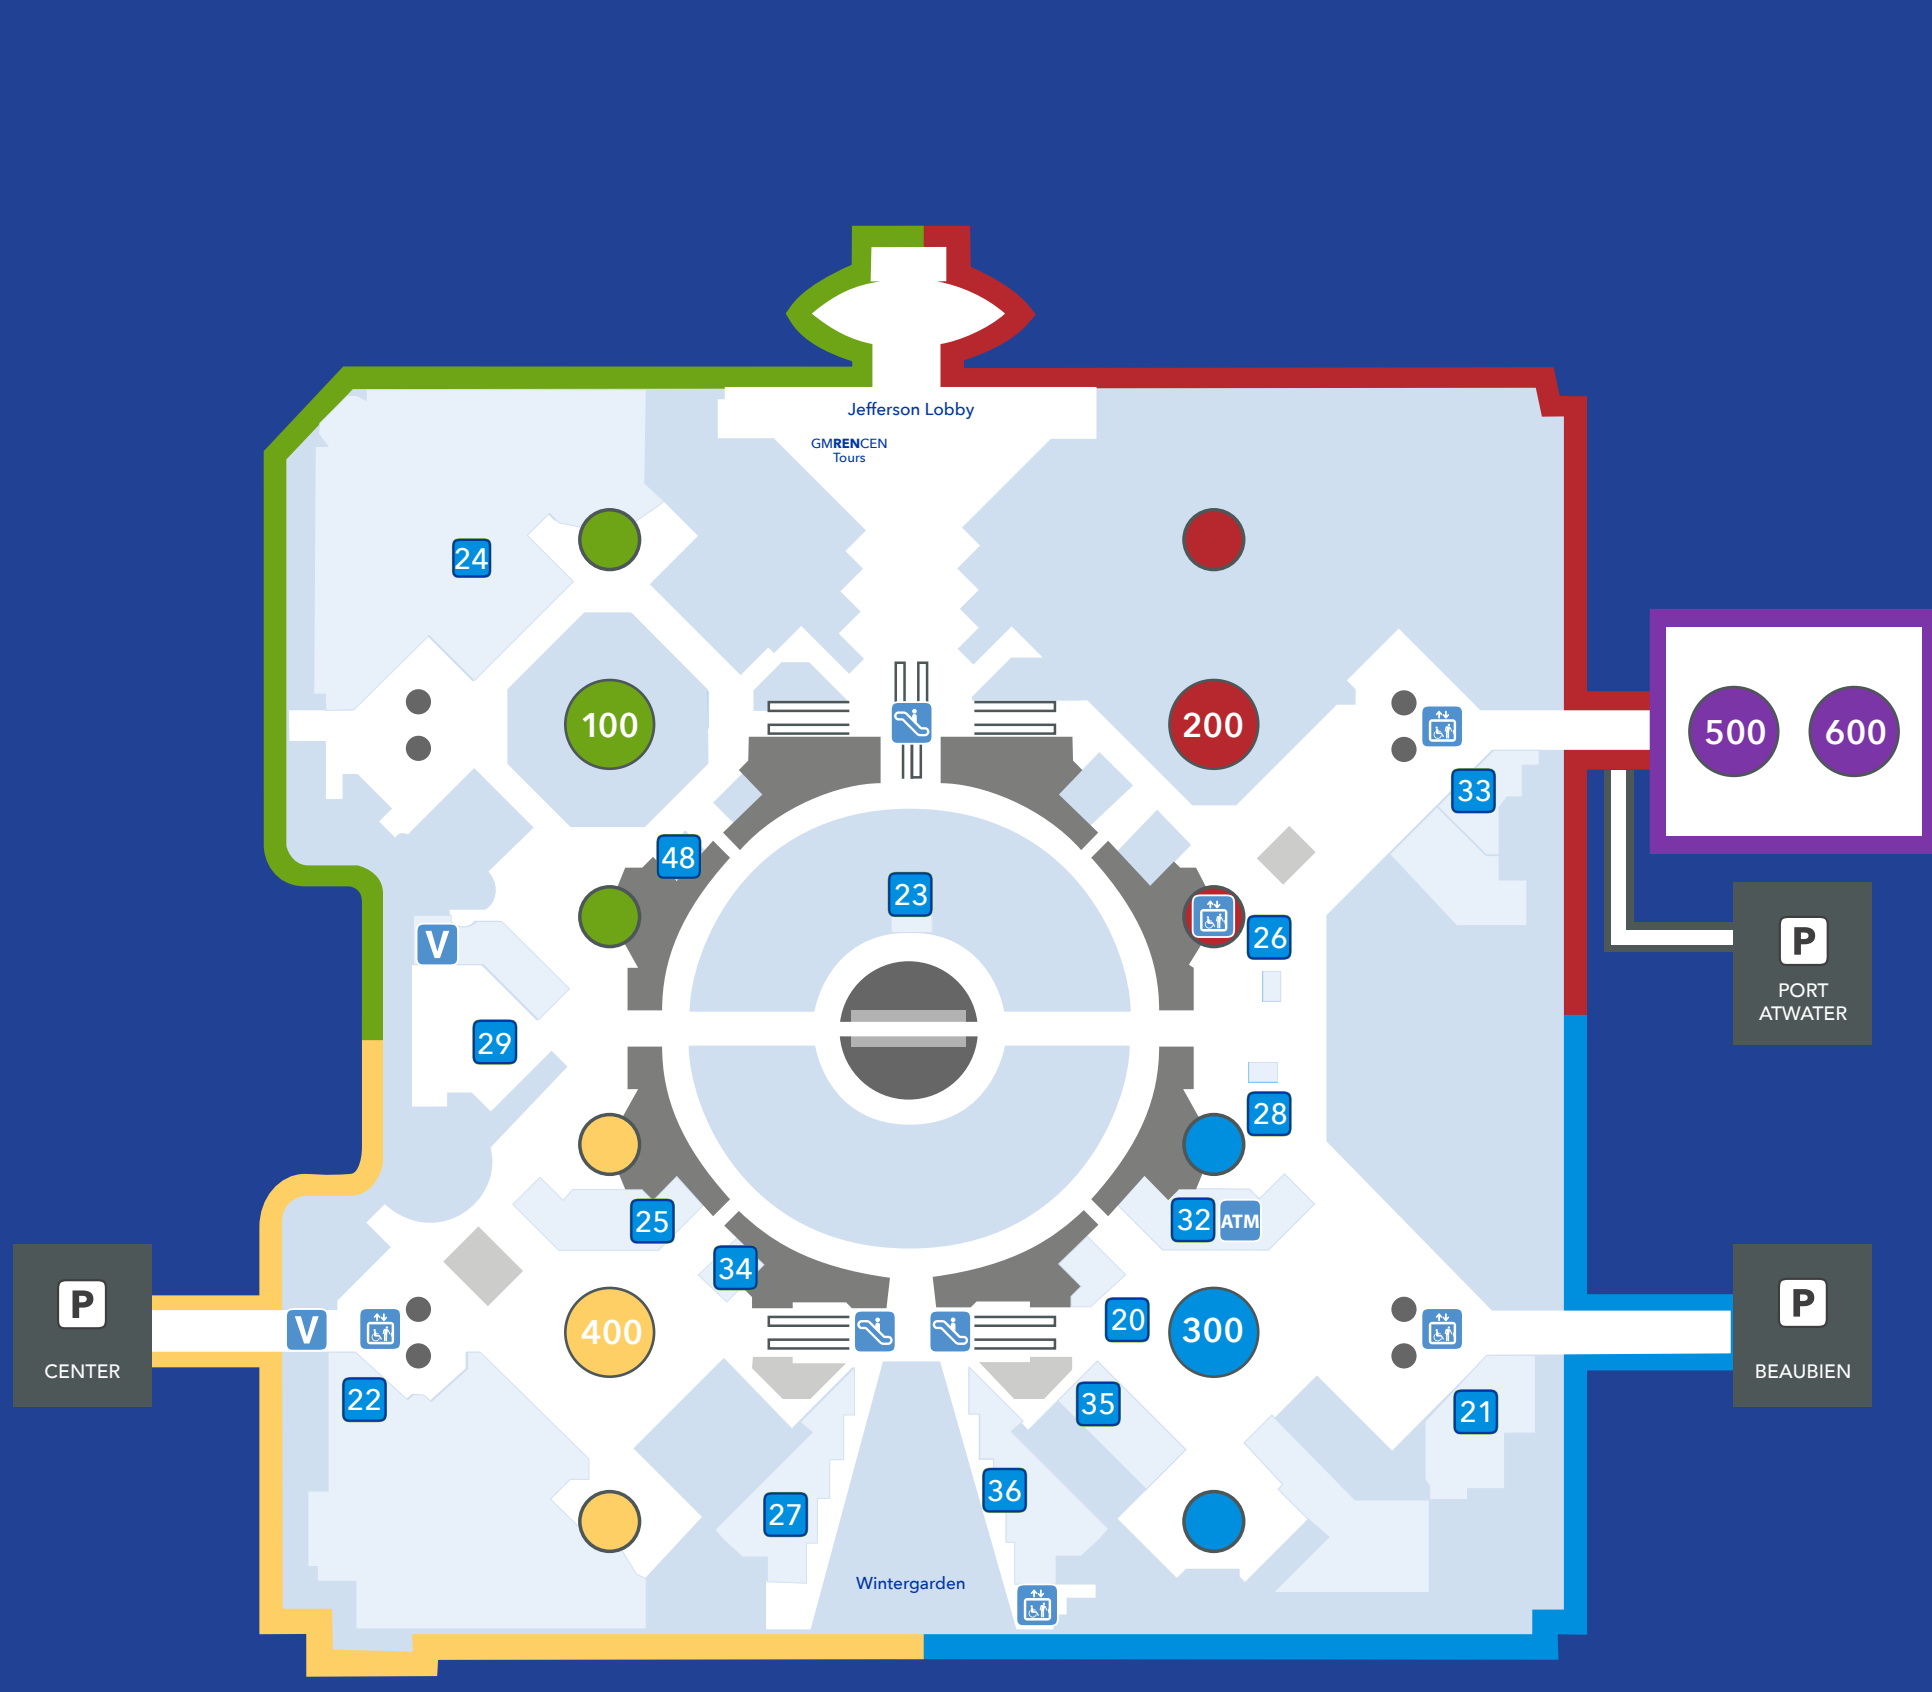

Level A

Level 1

- RESTAURANTS**
 - 20 Coffee Beanery
 - 24 Granite City Food & Brewery
 - 22 Joe Muer Seafood
 - 21 Potbelly Sandwich Works
 - 23 Starbucks - Marriott
- SERVICES**
 - 25 Allegra Print and Imaging
 - 26 AT&T
 - 27 Henry Ford OptimEyes
 - Huntington Cleaners/bizziebox
 - 29 Marriott Motor Lobby
 - 48 Sterling Insurance Group
 - 28 Verizon
- FINANCIAL SERVICES**
 - 32 Comerica Bank
 - 33 Direct Financial A Division of New England Federal Credit Union
- SOUVENIRS/GIFTS**
 - 34 Pure Detroit
- APPAREL**
 - 36 GM Company Store
 - 34 Pure Detroit
 - 35 Sam's Tailor Shop

Level 2

- RESTAURANTS**
 - MC Applebee's & IHOP
 - MC Bangkok Crossing
 - MC Birmingham Deli
 - 500 Gourmet Deli
 - 47 Starbucks - GMRENCEN
- SERVICES**
 - 500 Beaumont Riverfront Family Medicine
 - 500 Childtime Learning Center
 - 500 Corporate Mind & Body Spa
 - MC Gents By D'Mongo's Barber/Nail/Hair Salon
 - 500 Great Expressions Dental Center
 - Huntington Cleaners/bizziebox
 - MC Public Service Credit Union
 - 38 U.S. Post Office
- APPAREL**
 - MC Costa D'Oro Jewelers
 - MC Sassy Fashion Couture
- FINANCIAL SERVICES**
 - 39 Chase Bank
- SOUVENIRS/GIFTS**
 - MC Ashley's Flowers
 - MC Christian Science Reading Room
 - 40 Edible Arrangements
- PHARMACY/MEDICAL**
 - 41 CVS Pharmacy
- CORPORATE**
 - 45 Chevrolet Detroit Belle Isle Grand Prix
 - 43 GM Learning Center
 - 42 Innovation Center
 - 44 Renaissance Conference Center
- MARKET/SPIRITS**
 - MC Andrew's Downtown Detroit
 - MC City Market

Level 1

Level A

FOOD COURT

- 2 | Andiamo Pizza Pie
- 8 | Burger King
- 4 | Chop Fresh Salad
- 10 | Coney Town
- 12 | Fish City
- 11 | Gyroland
- 5 | Mac n' Cheez!
- 1 | McDonald's
- 6 | Rice Bowl Express
- 3 | Salsarita's Fresh Mexican Grill
- 7 | Subway
- 9 | Zoup!