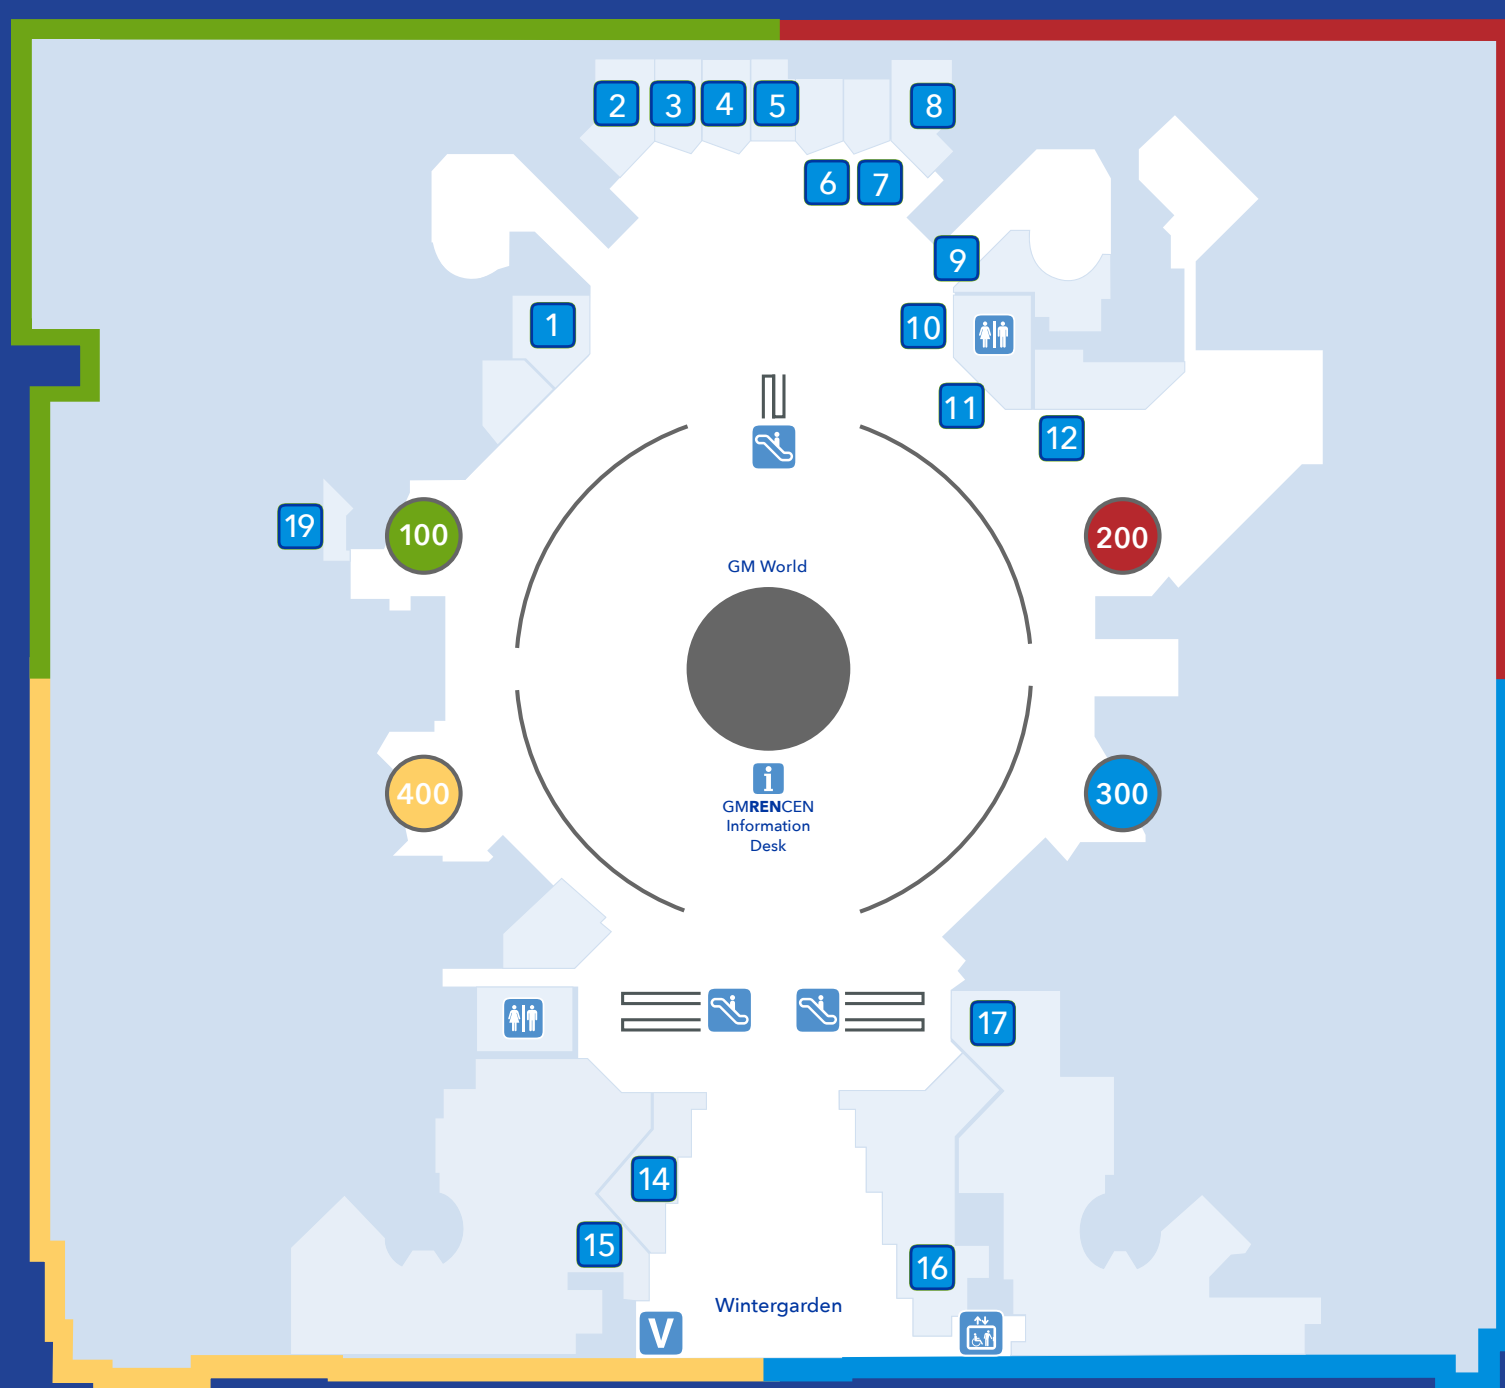

Level 3 (NOT PICTURED)

RESTAURANTS

Volt

LEGEND

- Elevator
- Accessible Elevator
- Escalator
- Restrooms
- Information
- Visitor Check-In
- Valet
- Parking
- TOWER 100
- TOWER 200
- TOWER 300
- TOWER 400
- TOWER 500
- TOWER 600
- Millender Center (MC)

Level 2

Level A

FOOD COURT #

- 2 | Andiamo Pizza Pie
- 8 | Burger King
- 4 | Chop Fresh Salad
- 10 | Coney Town
- 12 | Fish City
- 11 | Gyroland
- 5 | Mac n' Cheez!
- 1 | McDonald's
- 6 | Rice Bowl Express
- 3 | Salsarita's Fresh Mexican Grill
- 7 | Subway
- 9 | Zoup!