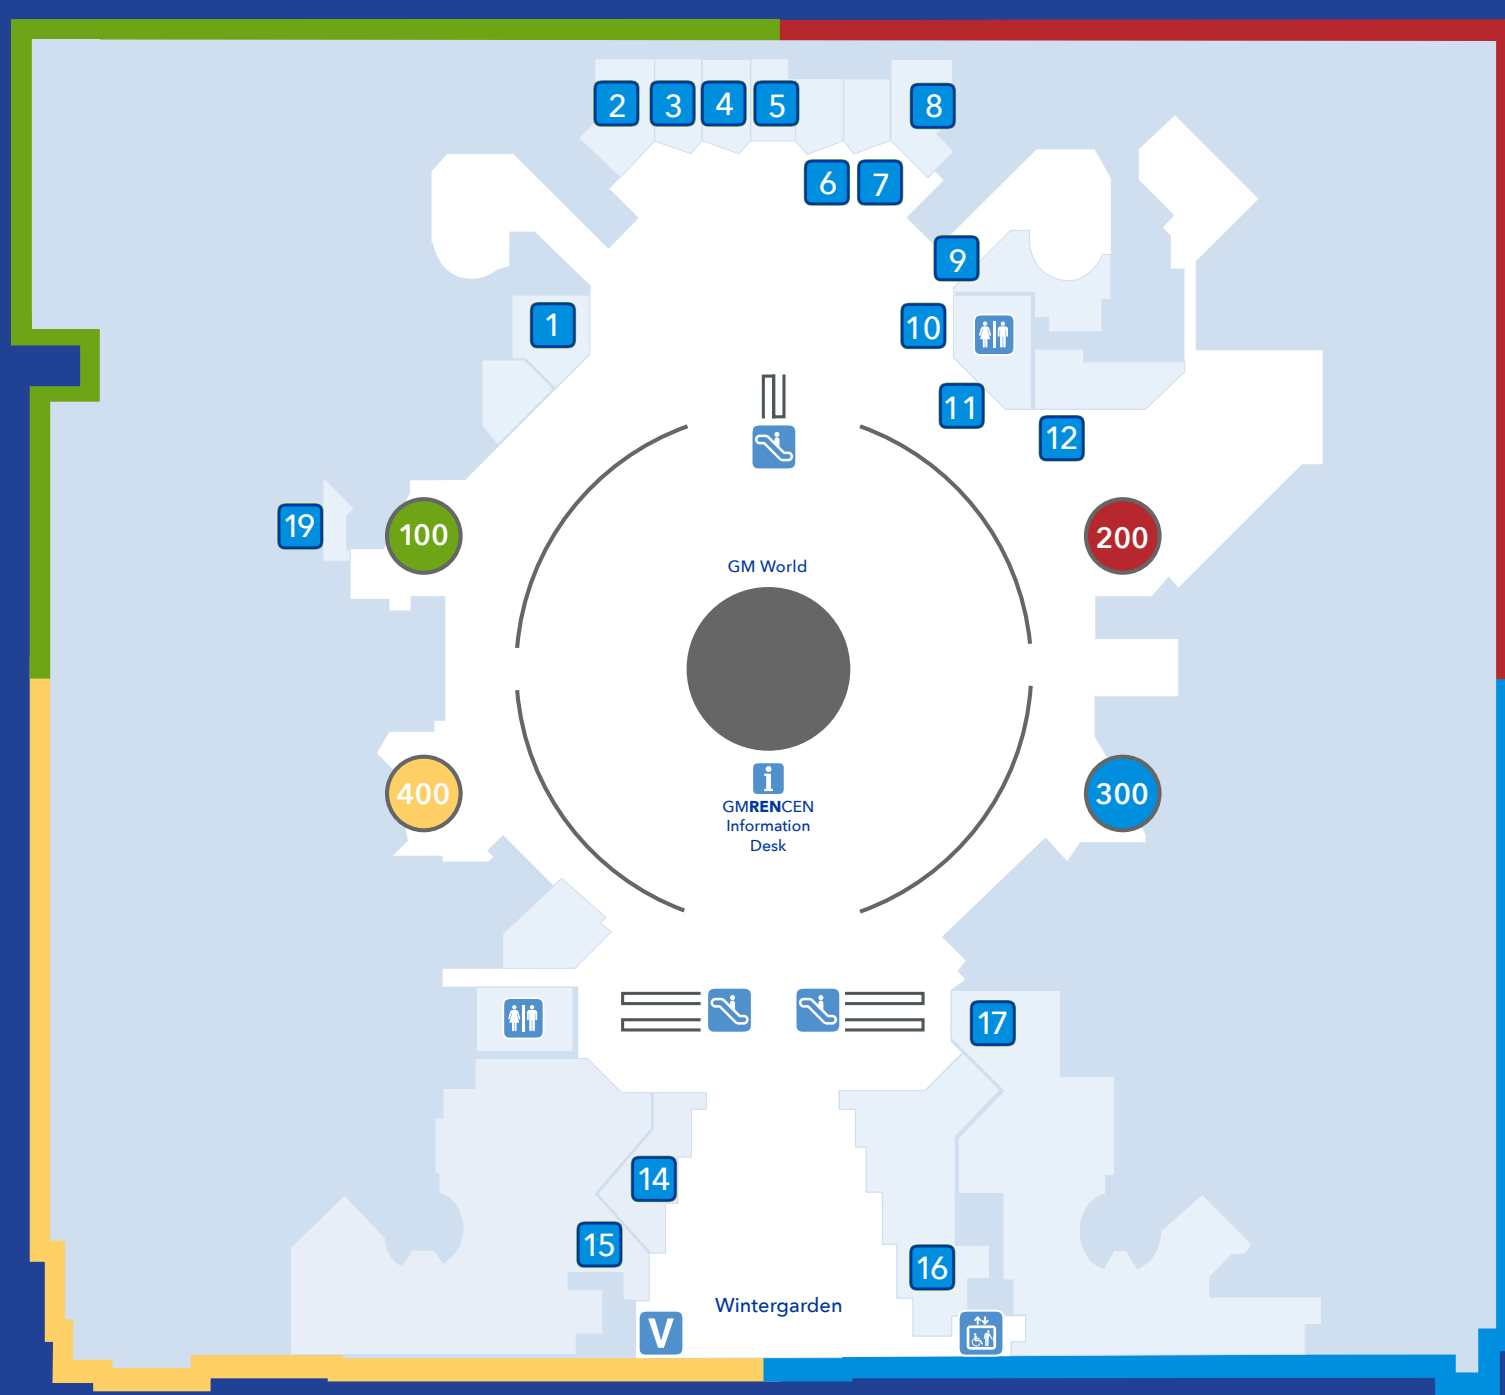

Level 2

- RESTAURANTS**
 - MC Applebee's & IHOP
 - MC Bangkok Crossing
 - MC Birmingham Deli
 - 500 Gourmet Deli
 - 47 Starbucks - GMRENCEN
- SERVICES**
 - 500 Beaumont Riverfront Family Medicine
 - 500 Childtime Learning Center
 - 500 Corporate Mind & Body Spa
 - MC Gents By D'Mongo's Barber/Nail/Hair Salon
 - 500 Great Expressions Dental Center
 - Huntington Cleaners/bizziebox
 - MC Public Service Credit Union
 - 38 U.S. Post Office
- APPAREL**
 - MC Costa D'Oro Jewelers
 - MC Sassy Fashion Couture
- FINANCIAL SERVICES**
 - 39 Chase Bank
- SOUVENIRS/GIFTS**
 - MC Ashley's Flowers
 - MC Christian Science Reading Room
 - 40 Edible Arrangements
- PHARMACY/MEDICAL**
 - 41 CVS Pharmacy
- CORPORATE**
 - 45 Chevrolet Detroit Belle Isle Grand Prix
 - 43 GM Learning Center
 - 42 Innovation Center
 - 44 Renaissance Conference Center
- MARKET/SPIRITS**
 - MC Andrew's Downtown Detroit
 - MC City Market

Level 3 (NOT PICTURED)

RESTAURANTS
Volt

LEGEND

- Elevator
- Accessible Elevator
- Escalator
- Restrooms
- Information
- Visitor Check-In
- Valet
- Parking
- TOWER 100
- TOWER 200
- TOWER 300
- TOWER 400
- TOWER 500
- TOWER 600
- Millender Center (MC)

Level 1

Level A

FOOD COURT

- 2 | Andiamo Pizza Pie
- 8 | Burger King
- 4 | Chop Fresh Salad
- 10 | Coney Town
- 12 | Fish City
- 11 | Gyroland
- 5 | Mac n' Cheez!
- 1 | McDonald's
- 6 | Rice Bowl Express
- 3 | Salsarita's Fresh Mexican Grill
- 7 | Subway
- 9 | Zoup!

RESTAURANTS

- 15 | Andiamo Detroit Riverfront
- 16 | Panera Bread
- 14 | Presto Gourmet Deli

SERVICES

- 17 | RenCen Fitness Center
- 19 | Security Office

Level 2

RESTAURANTS

- MC | Applebee's & IHOP
- MC | Bangkok Crossing
- MC | Birmingham Deli
- 500 | Gourmet Deli
- 47 | Starbucks - GMRENCEN