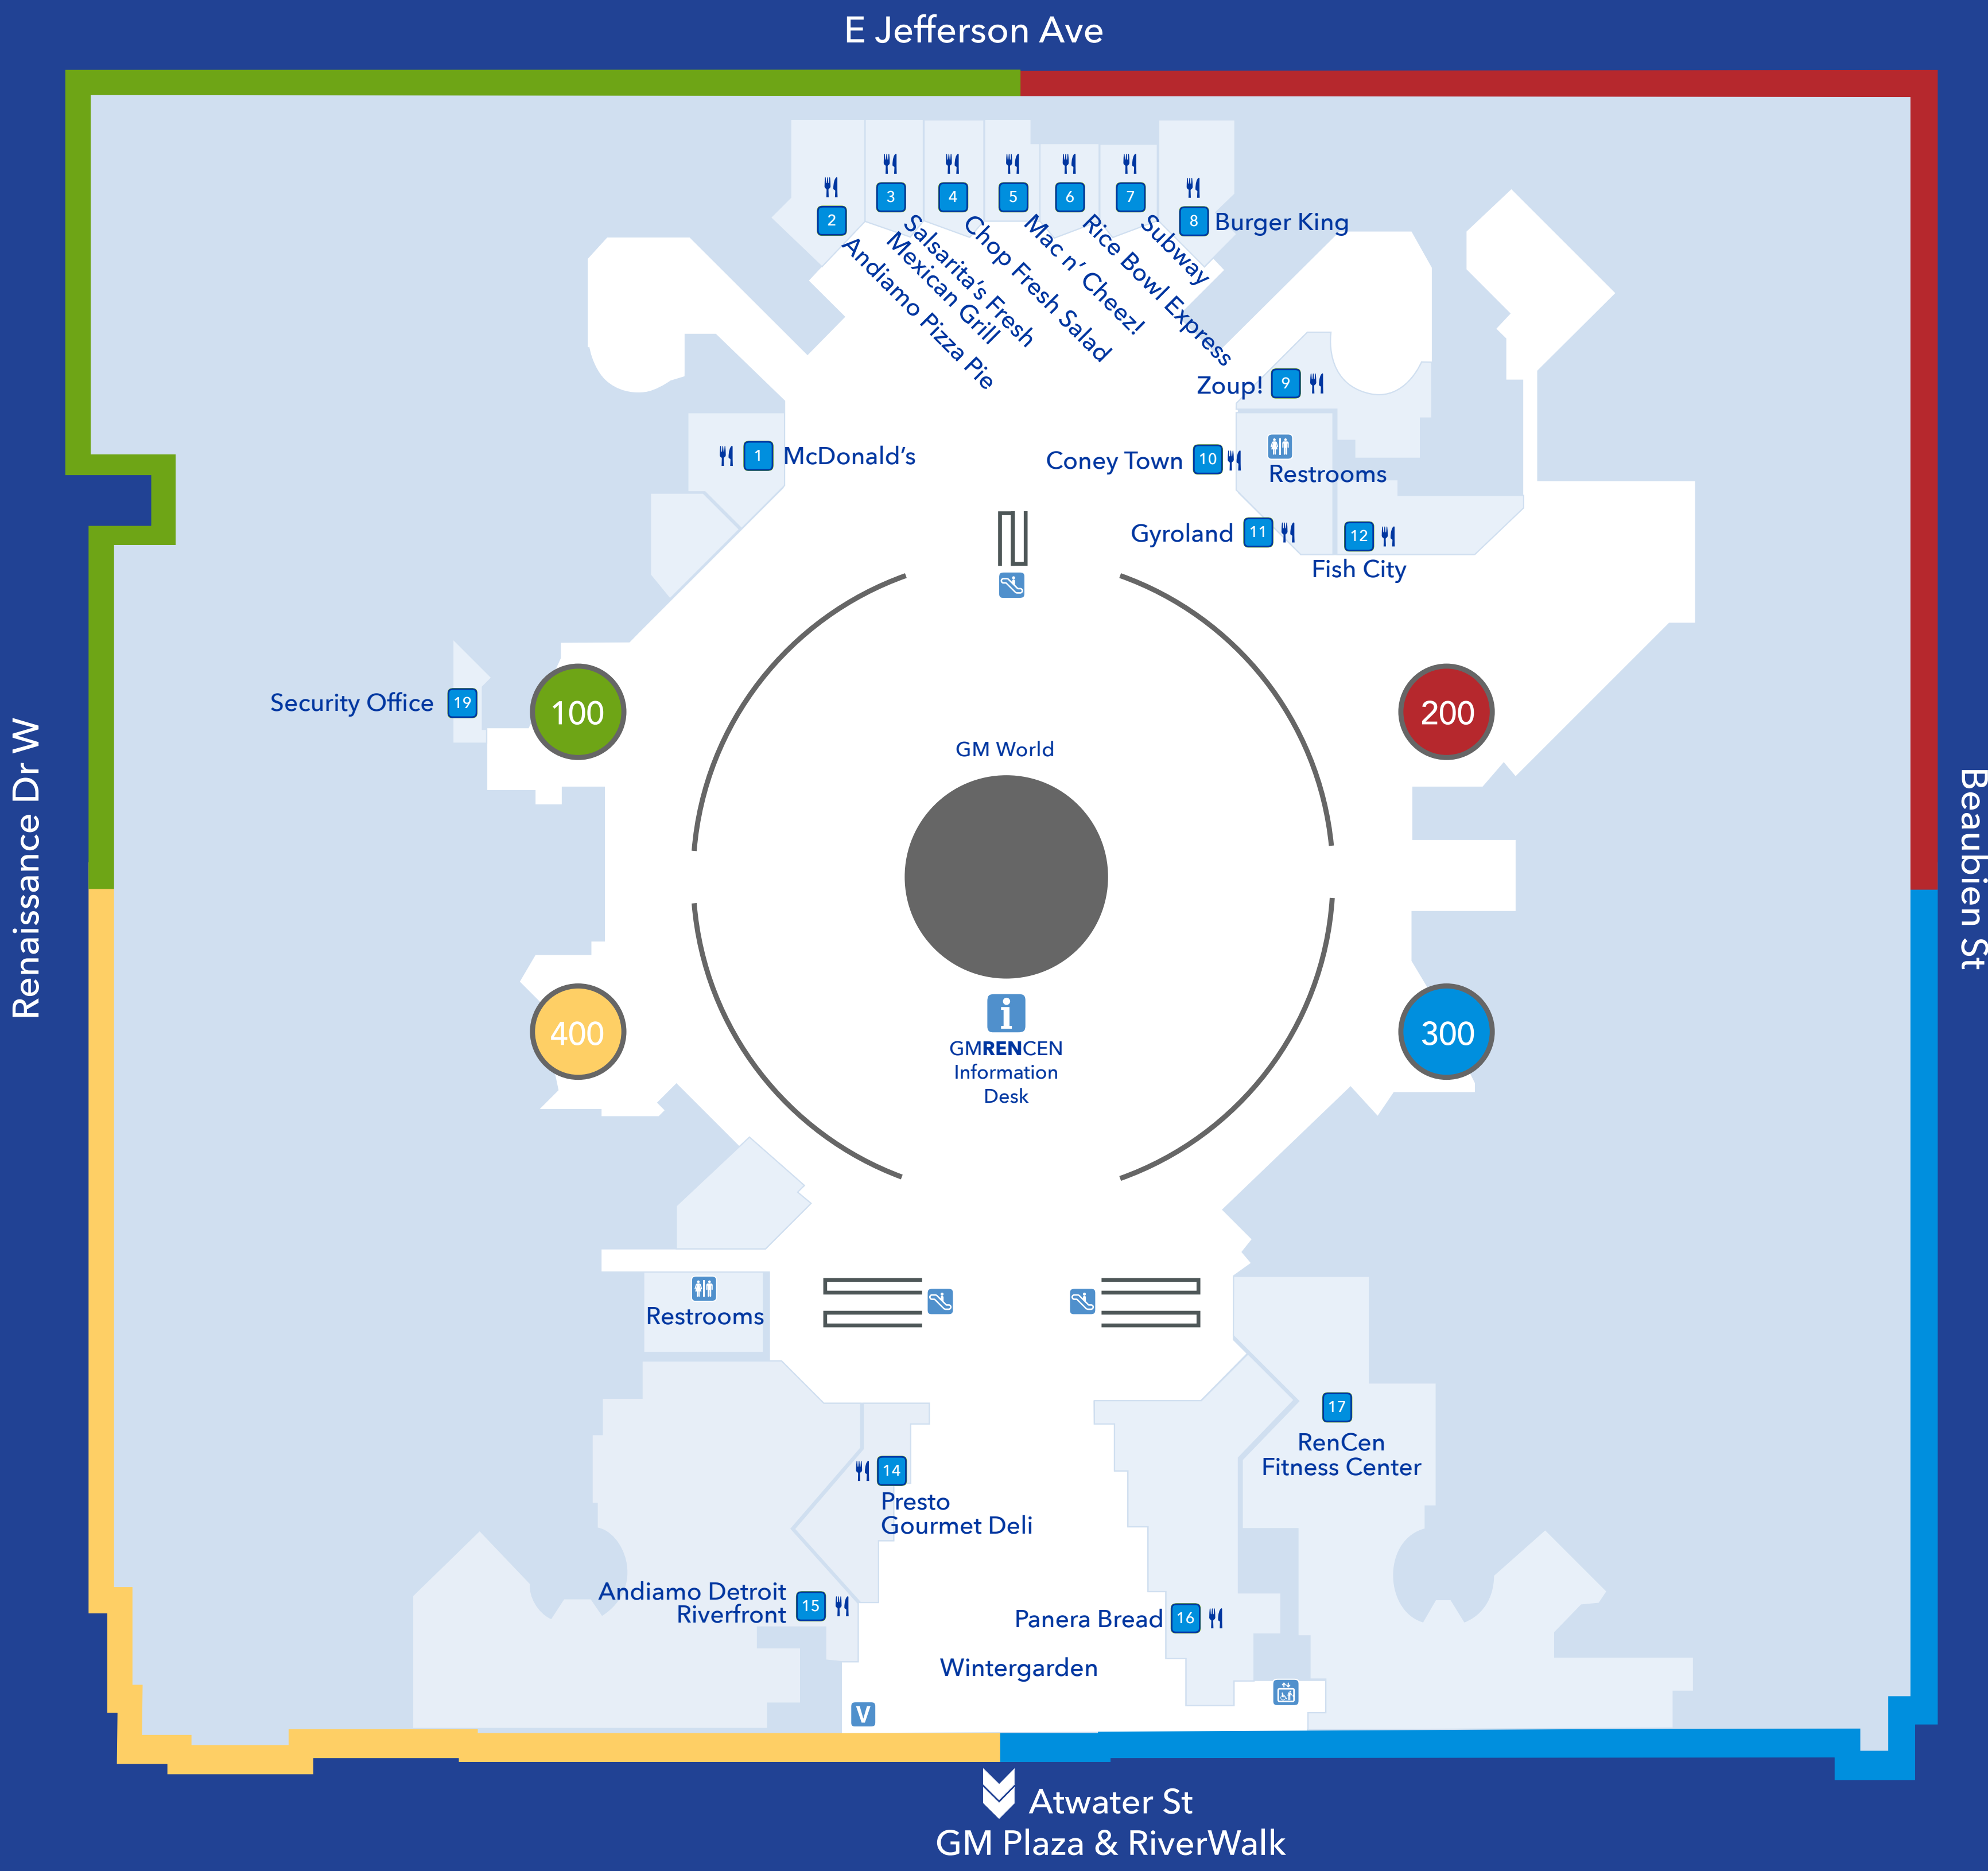

Level A

Level 1

- RESTAURANTS**
 - 20 Coffee Beanery
 - 24 Granite City Food & Brewery
 - 22 Joe Muer Seafood
 - 21 Potbelly Sandwich Works
 - 23 Starbucks - Marriott
- SERVICES**
 - 25 Allegra Print and Imaging
 - 26 AT&T
 - 27 Henry Ford OptimEyes
 - Huntington Cleaners/bizziebox
 - 29 Marriott Motor Lobby
 - 48 Sterling Insurance Group
 - 28 Verizon
- FINANCIAL SERVICES**
 - 32 Comerica Bank
 - 33 Direct Financial A Division of New England Federal Credit Union
- SOUVENIRS/GIFTS**
 - 34 Pure Detroit
- APPAREL**
 - 36 GM Company Store
 - 34 Pure Detroit
 - 35 Sam's Tailor Shop

Level 2

- RESTAURANTS**
 - MC Applebee's & IHOP
 - MC Bangkok Crossing
 - MC Birmingham Deli
 - 500 Gourmet Deli
 - 47 Starbucks - GMRENCEN
- SERVICES**
 - 500 Beaumont Riverfront Family Medicine
 - 500 Childtime Learning Center
 - 500 Corporate Mind & Body Spa
 - MC Gents By D'Mongo's Barber/Nail/Hair Salon
 - 500 Great Expressions Dental Center
 - Huntington Cleaners/bizziebox
 - MC Public Service Credit Union
 - 38 U.S. Post Office
- APPAREL**
 - MC Costa D'Oro Jewelers
 - MC Sassy Fashion Couture
- FINANCIAL SERVICES**
 - 39 Chase Bank
- SOUVENIRS/GIFTS**
 - MC Ashley's Flowers
 - MC Christian Science Reading Room
 - 40 Edible Arrangements
- PHARMACY/MEDICAL**
 - 41 CVS Pharmacy
- CORPORATE**
 - 45 Chevrolet Detroit Belle Isle Grand Prix
 - 43 GM Learning Center
 - 42 Innovation Center
 - 44 Renaissance Conference Center
- MARKET/SPIRITS**
 - MC Andrew's Downtown Detroit
 - MC City Market

Level 1

Level A

FOOD COURT

- 2 | Andiamo Pizza Pie
- 8 | Burger King
- 4 | Chop Fresh Salad
- 10 | Coney Town
- 12 | Fish City
- 11 | Gyroland
- 5 | Mac n' Cheez!
- 1 | McDonald's
- 6 | Rice Bowl Express
- 3 | Salsarita's Fresh Mexican Grill
- 7 | Subway
- 9 | Zoup!