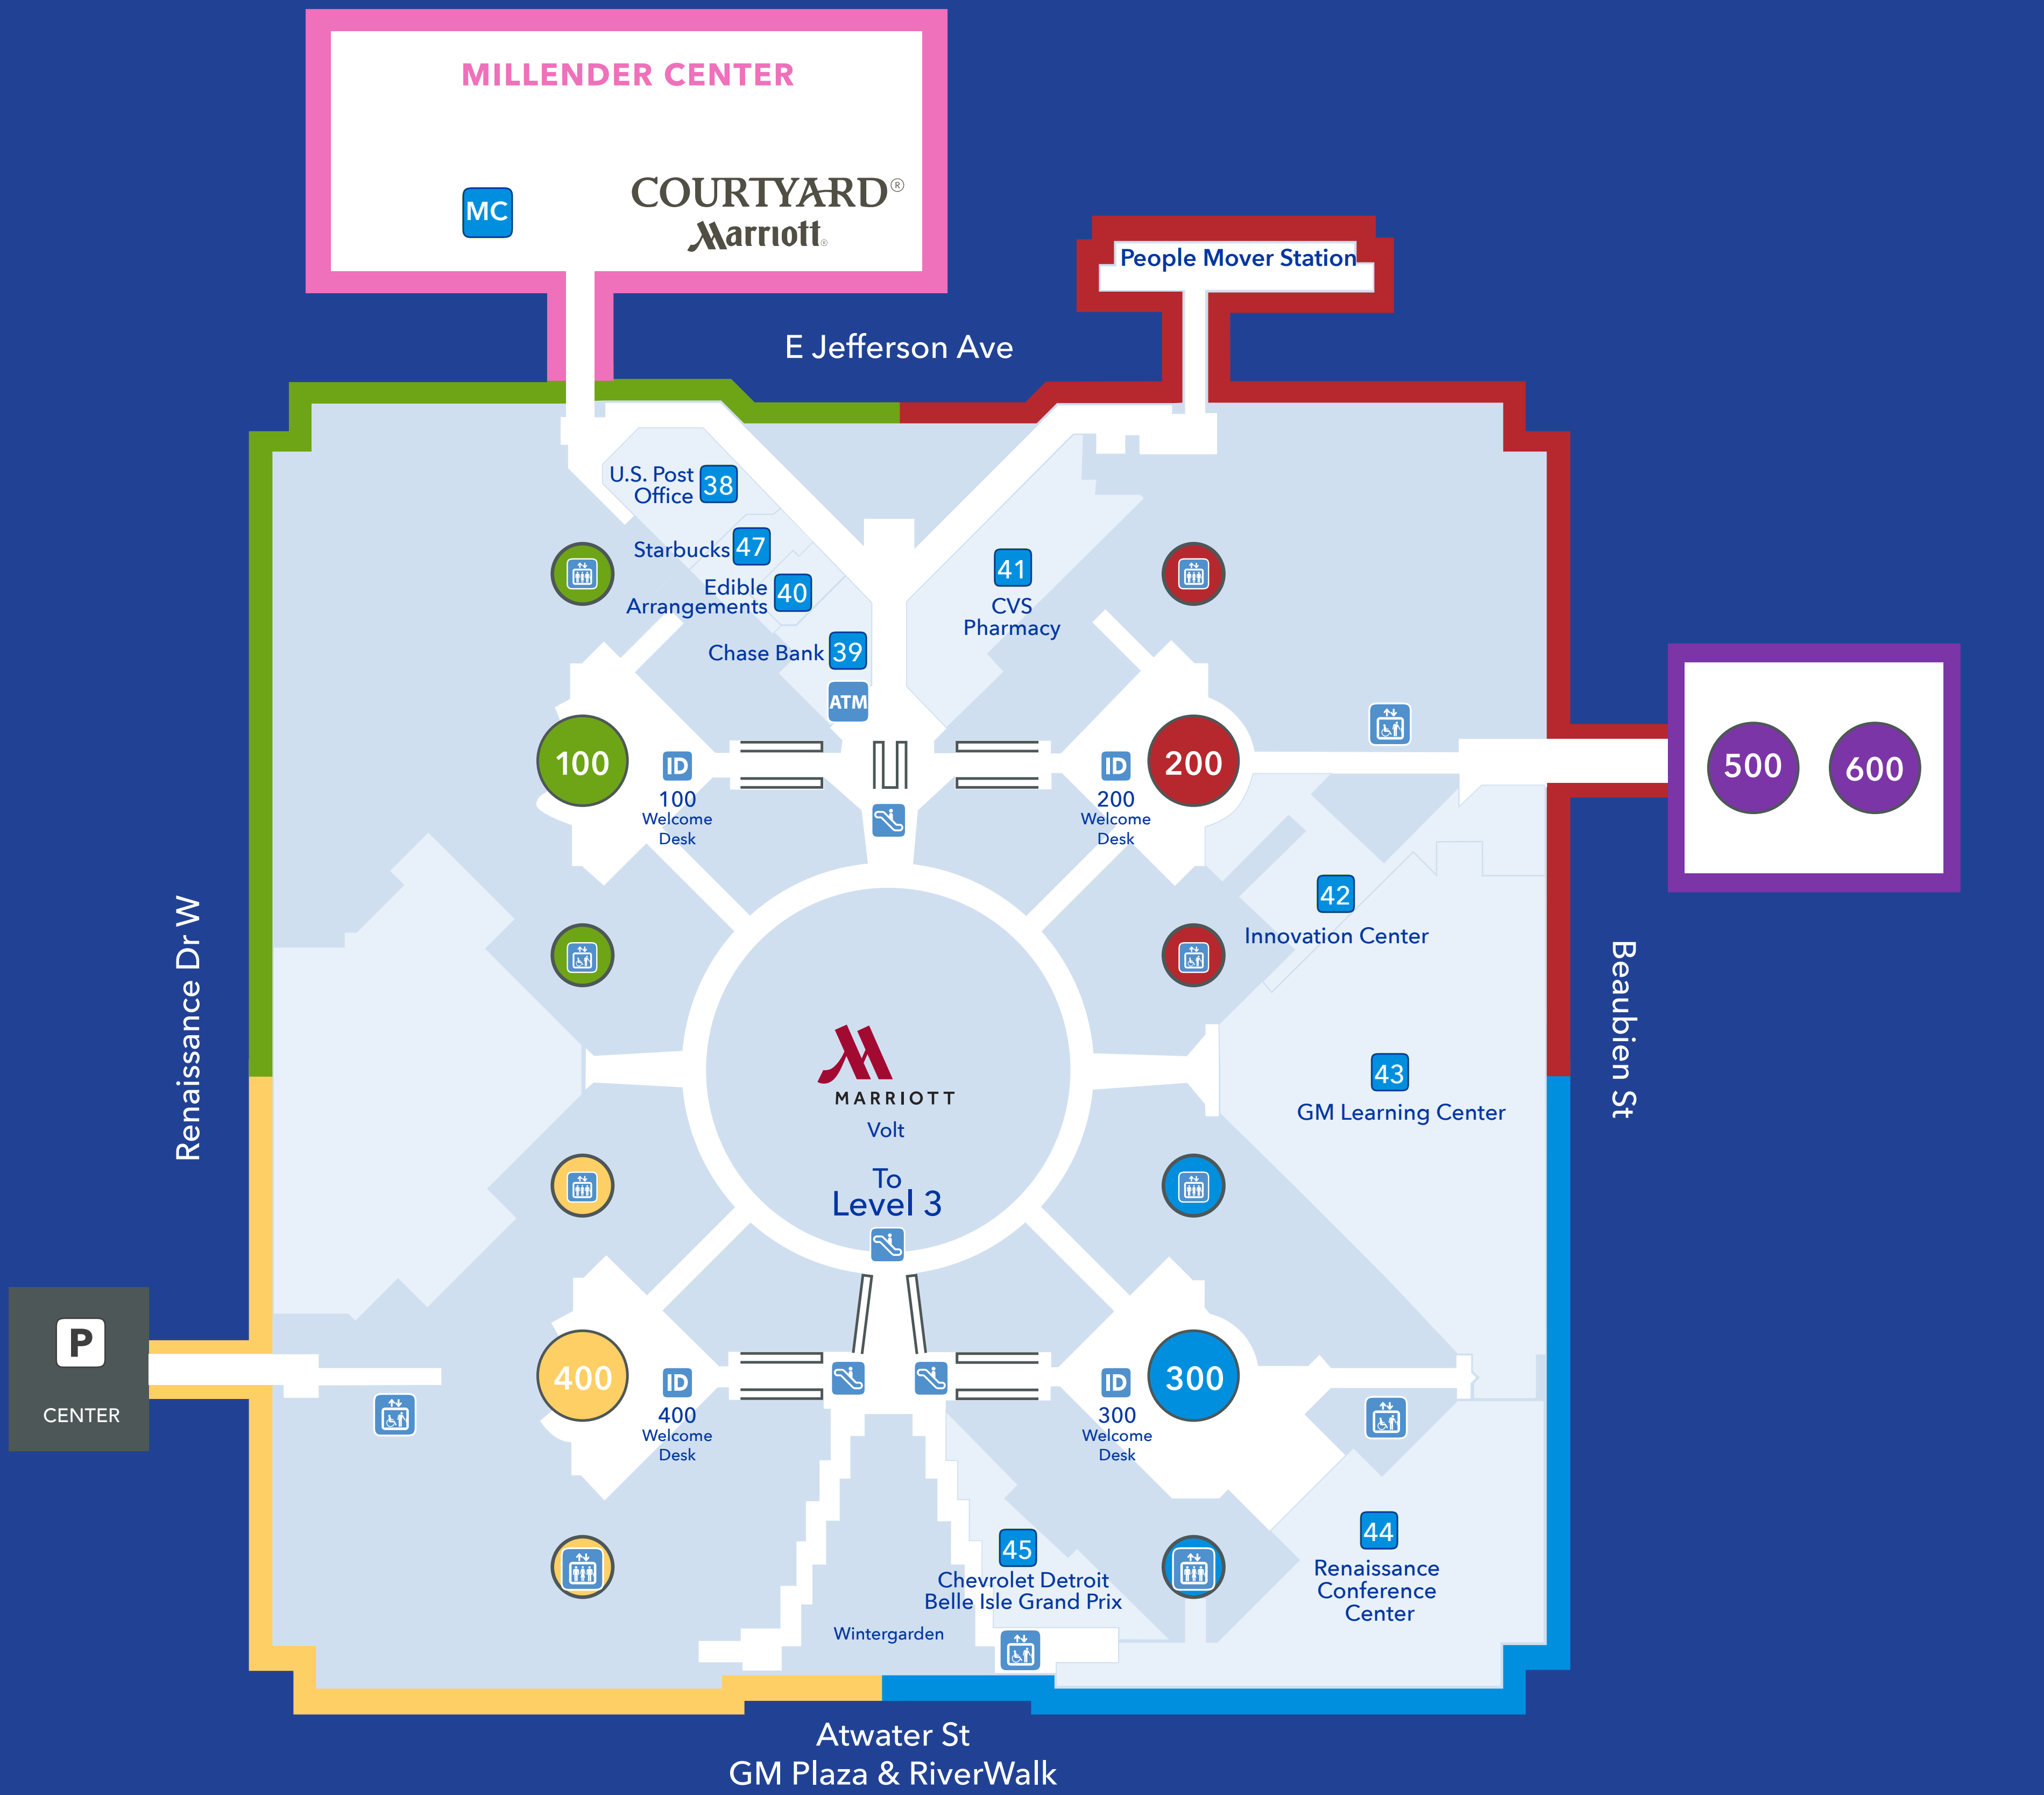

RESTAURANTS

- 15 | Andiamo Detroit Riverfront
- 16 | Panera Bread
- 14 | Presto Gourmet Deli

SERVICES

- 17 | RenCen Fitness Center
- 19 | Security Office

Level 2

RESTAURANTS

- MC | Applebee's & IHOP
- MC | Bangkok Crossing
- MC | Birmingham Deli
- 500 | Gourmet Deli
- 47 | Starbucks - GMRENCEN

Level 3 (NOT PICTURED)

RESTAURANTS

Volt

LEGEND

- Elevator
- Accessible Elevator
- Escalator
- Restrooms
- Information
- Visitor Check-In
- Valet
- Parking
- TOWER 100
- TOWER 200
- TOWER 300
- TOWER 400
- TOWER 500
- TOWER 600
- Millender Center (MC)

Level 2

Level A

FOOD COURT #

- 2 | Andiamo Pizza Pie
- 8 | Burger King
- 4 | Chop Fresh Salad
- 10 | Coney Town
- 12 | Fish City
- 11 | Gyroland
- 5 | Mac n' Cheez!
- 1 | McDonald's
- 6 | Rice Bowl Express
- 3 | Salsarita's Fresh Mexican Grill
- 7 | Subway
- 9 | Zoup!

RESTAURANTS #

- 15 | Andiamo Detroit Riverfront
- 16 | Panera Bread
- 14 | Presto Gourmet Deli

SERVICES

- 17 | RenCen Fitness Center
- 19 | Security Office

Level 1

RESTAURANTS #

- 20 | Coffee Beanery
- 24 | Granite City Food & Brewery
- 22 | Joe Muer Seafood
- 21 | Potbelly Sandwich Works
- 23 | Starbucks - Marriott