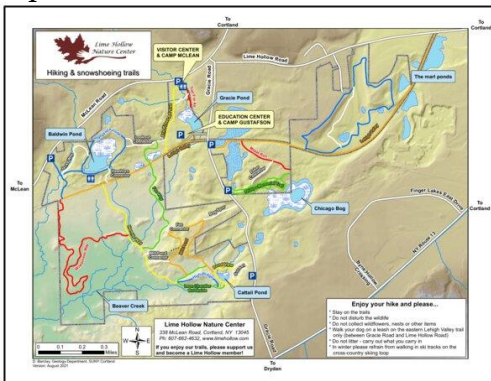

Digital Trail Maps For Smartphones

To get free digital trail maps of Lime Hollow:

1. Use your smartphone camera to scan the QR code of your preferred map(s).
2. If necessary, install the free Avenza Maps app on your smartphone (for Android or iOS).
3. Follow on-screen directions to upload the map(s) and install.

Map option 1:

This map shows *hiking and snowshoeing trails on a shaded relief background*. Colors of trails in the map correspond with colors of markers on the trails.

Map option 2:

This map shows *hiking and snowshoeing trails on a 2012 aerial photograph background*. Colors of trails in the map correspond with colors of markers on the trails.

Map option 3:

This map shows the *cross-country skiing loop on a shaded relief background*. The 2.4-mile (3.9-km) loop is on mostly rolling topography around the northwest area of Lime Hollow.