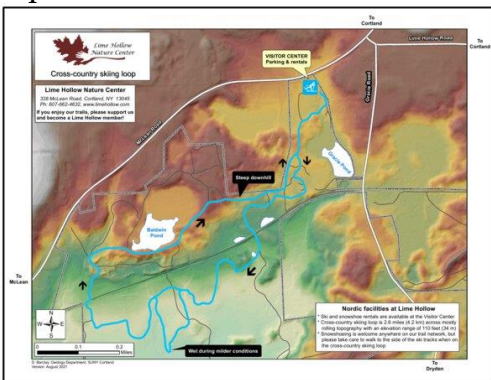

Digital Trail Maps For Smartphones

To get free digital trail maps of Lime Hollow:

1. Use your smartphone camera to scan the QR code of your preferred map(s).
2. If necessary, install the free Avenza Maps app on your smartphone (for Android or iOS).
3. Follow on-screen directions to upload the map(s) and install.

Map option 1:

This map shows *hiking and snowshoeing trails on a shaded relief background*. Colors of trails in the map correspond with colors of markers on the trails.

Map option 2:

This map shows *hiking and snowshoeing trails on a 2012 aerial photograph background*. Colors of trails in the map correspond with colors of markers on the trails.

Map option 3:

This map shows the *cross-country skiing loop on a shaded relief background*. The 2.4-mile (3.9-km) loop is on mostly rolling topography around the northwest area of Lime Hollow.