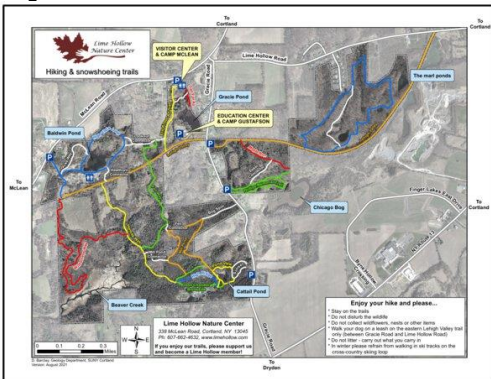

Digital Trail Maps For Smartphones

To get free digital trail maps of Lime Hollow:

1. Use your smartphone camera to scan the QR code of your preferred map(s).
2. If necessary, install the free Avenza Maps app on your smartphone (for Android or iOS).
3. Follow on-screen directions to upload the map(s) and install.

Map option 1:

This map shows *hiking and snowshoeing trails on a shaded relief background*. Colors of trails in the map correspond with colors of markers on the trails.

Map option 2:

This map shows *hiking and snowshoeing trails on a 2012 aerial photograph background*. Colors of trails in the map correspond with colors of markers on the trails.

Map option 3:

This map shows the *cross-country skiing loop on a shaded relief background*. The 2.4-mile (3.9-km) loop is on mostly rolling topography around the northwest area of Lime Hollow.