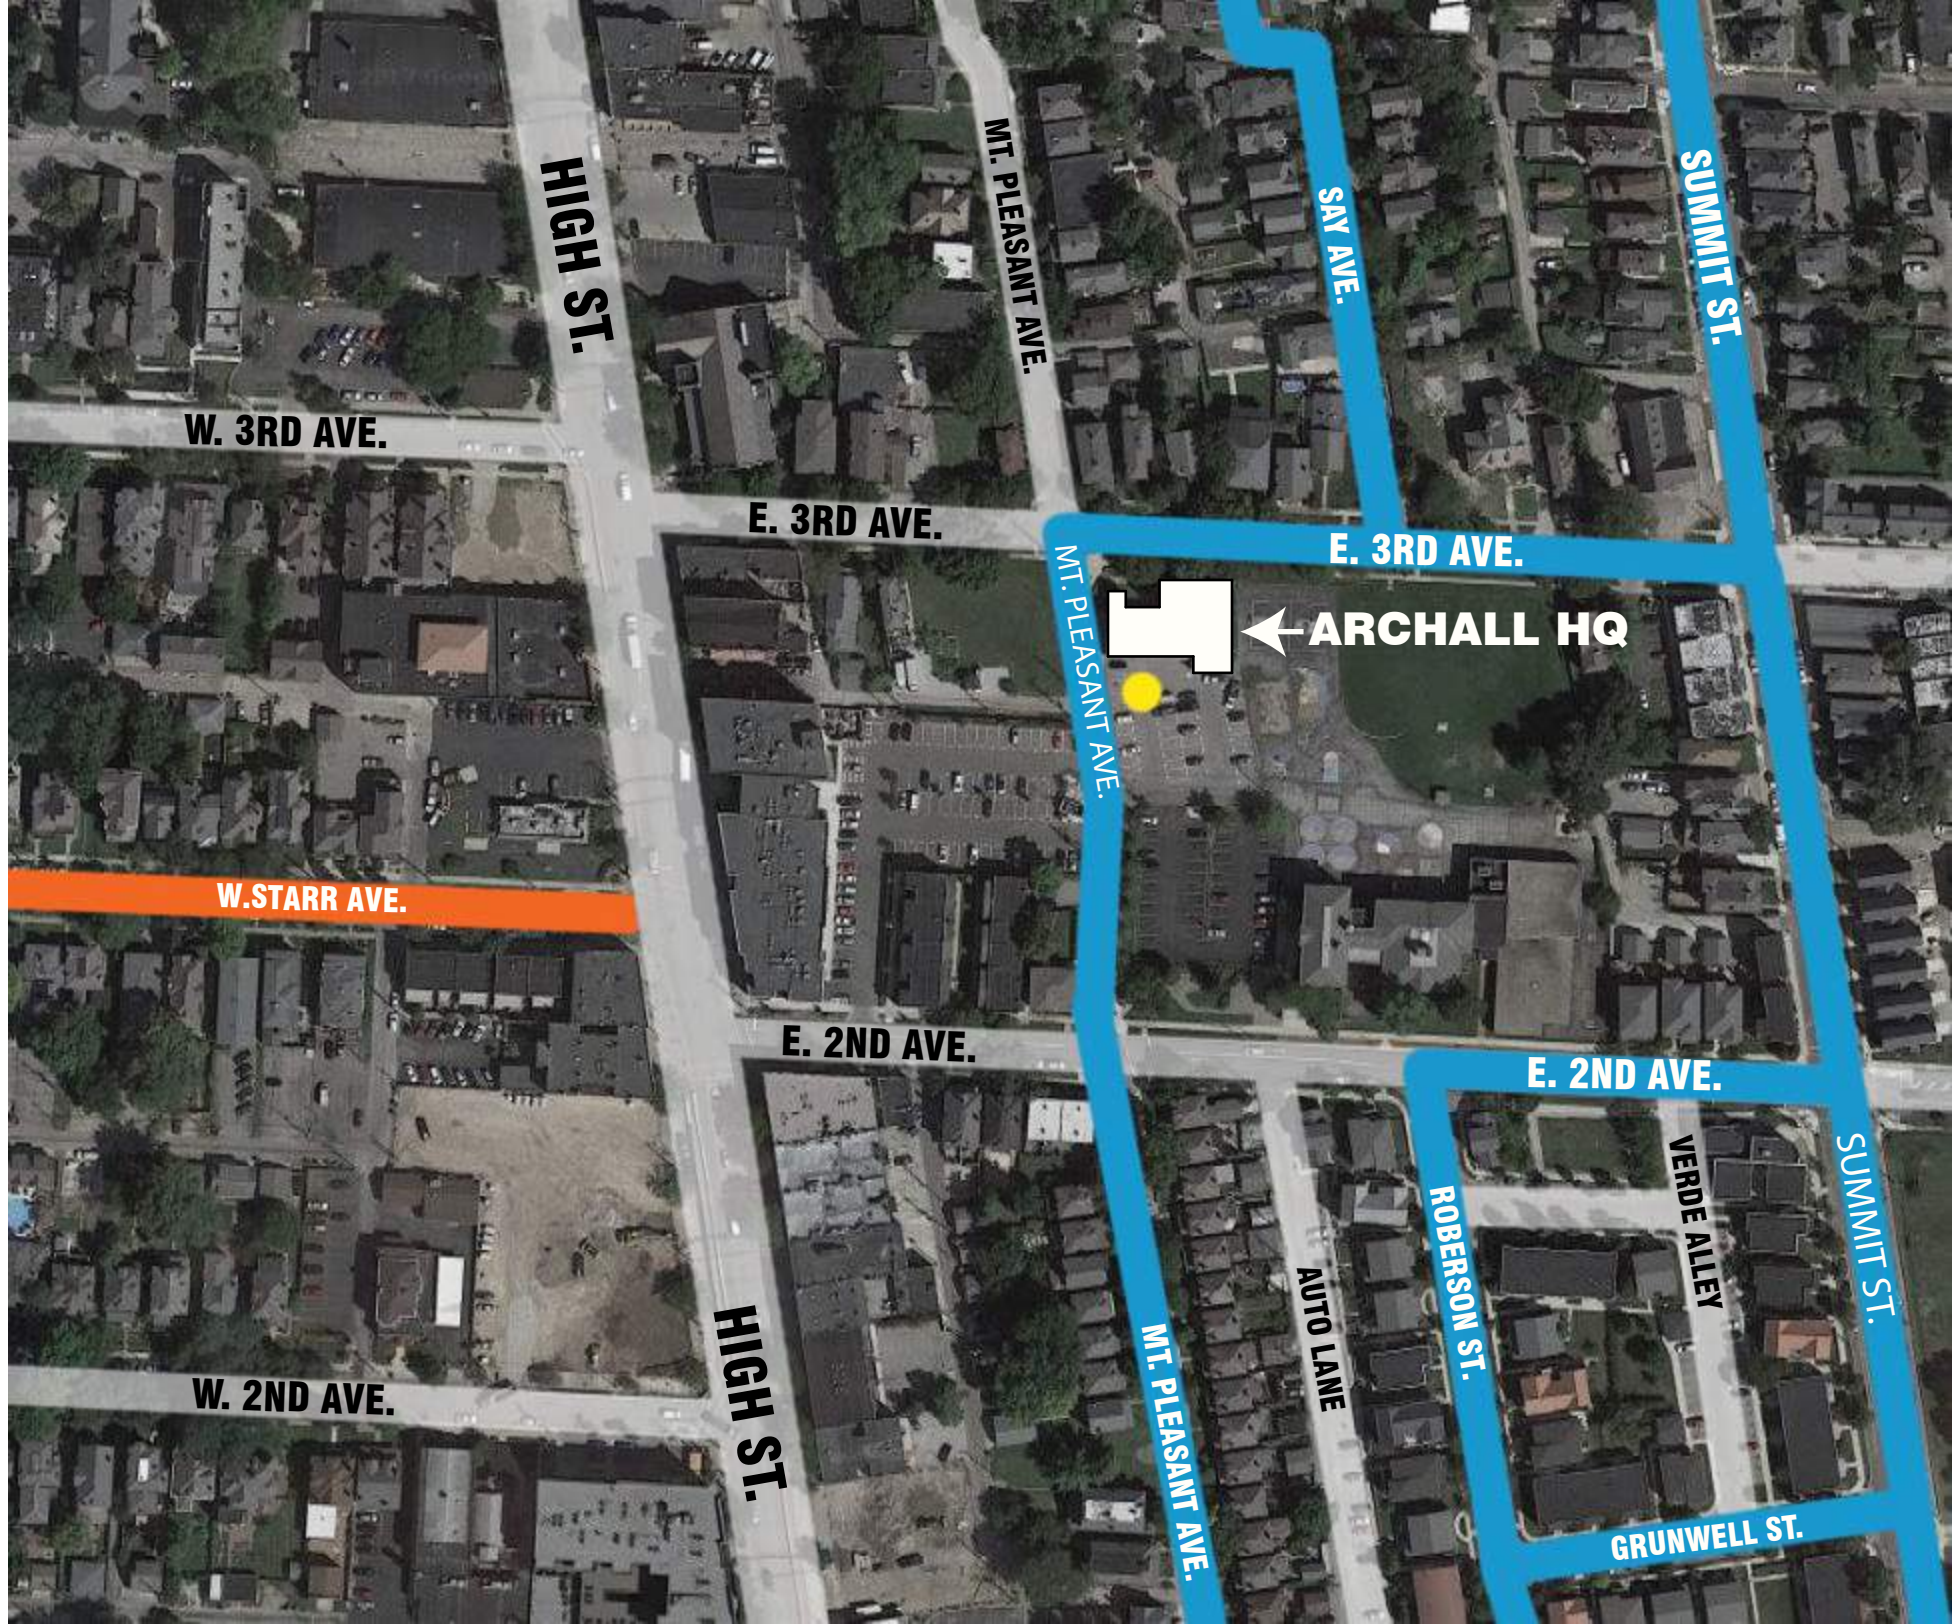

PARKING MAP

FREE 

METER 

CUSTOMER PARKING 

ADDITIONAL PAID PARKING:

- THE HUBBARD GARAGE AT 26 E. HUBBARD AVE.

*NOTE: DEPENDING ON TIME OF DAY, SOME STREETS WILL HAVE MORE AVAILABILITY THAN OTHERS.

HIGH ST.

MT. PLEASANT AVE.

SAY AVE.

SUMMIT ST.

W. 3RD AVE.

E. 3RD AVE.

E. 3RD AVE.

← ARCHALL HQ

MT. PLEASANT AVE.

W. STARR AVE.

E. 2ND AVE.

E. 2ND AVE.

HIGH ST.

MT. PLEASANT AVE.

AUTO LANE

ROBERSON ST.

VERDE ALLEY

SUMMIT ST.

W. 2ND AVE.

GRUNWELL ST.