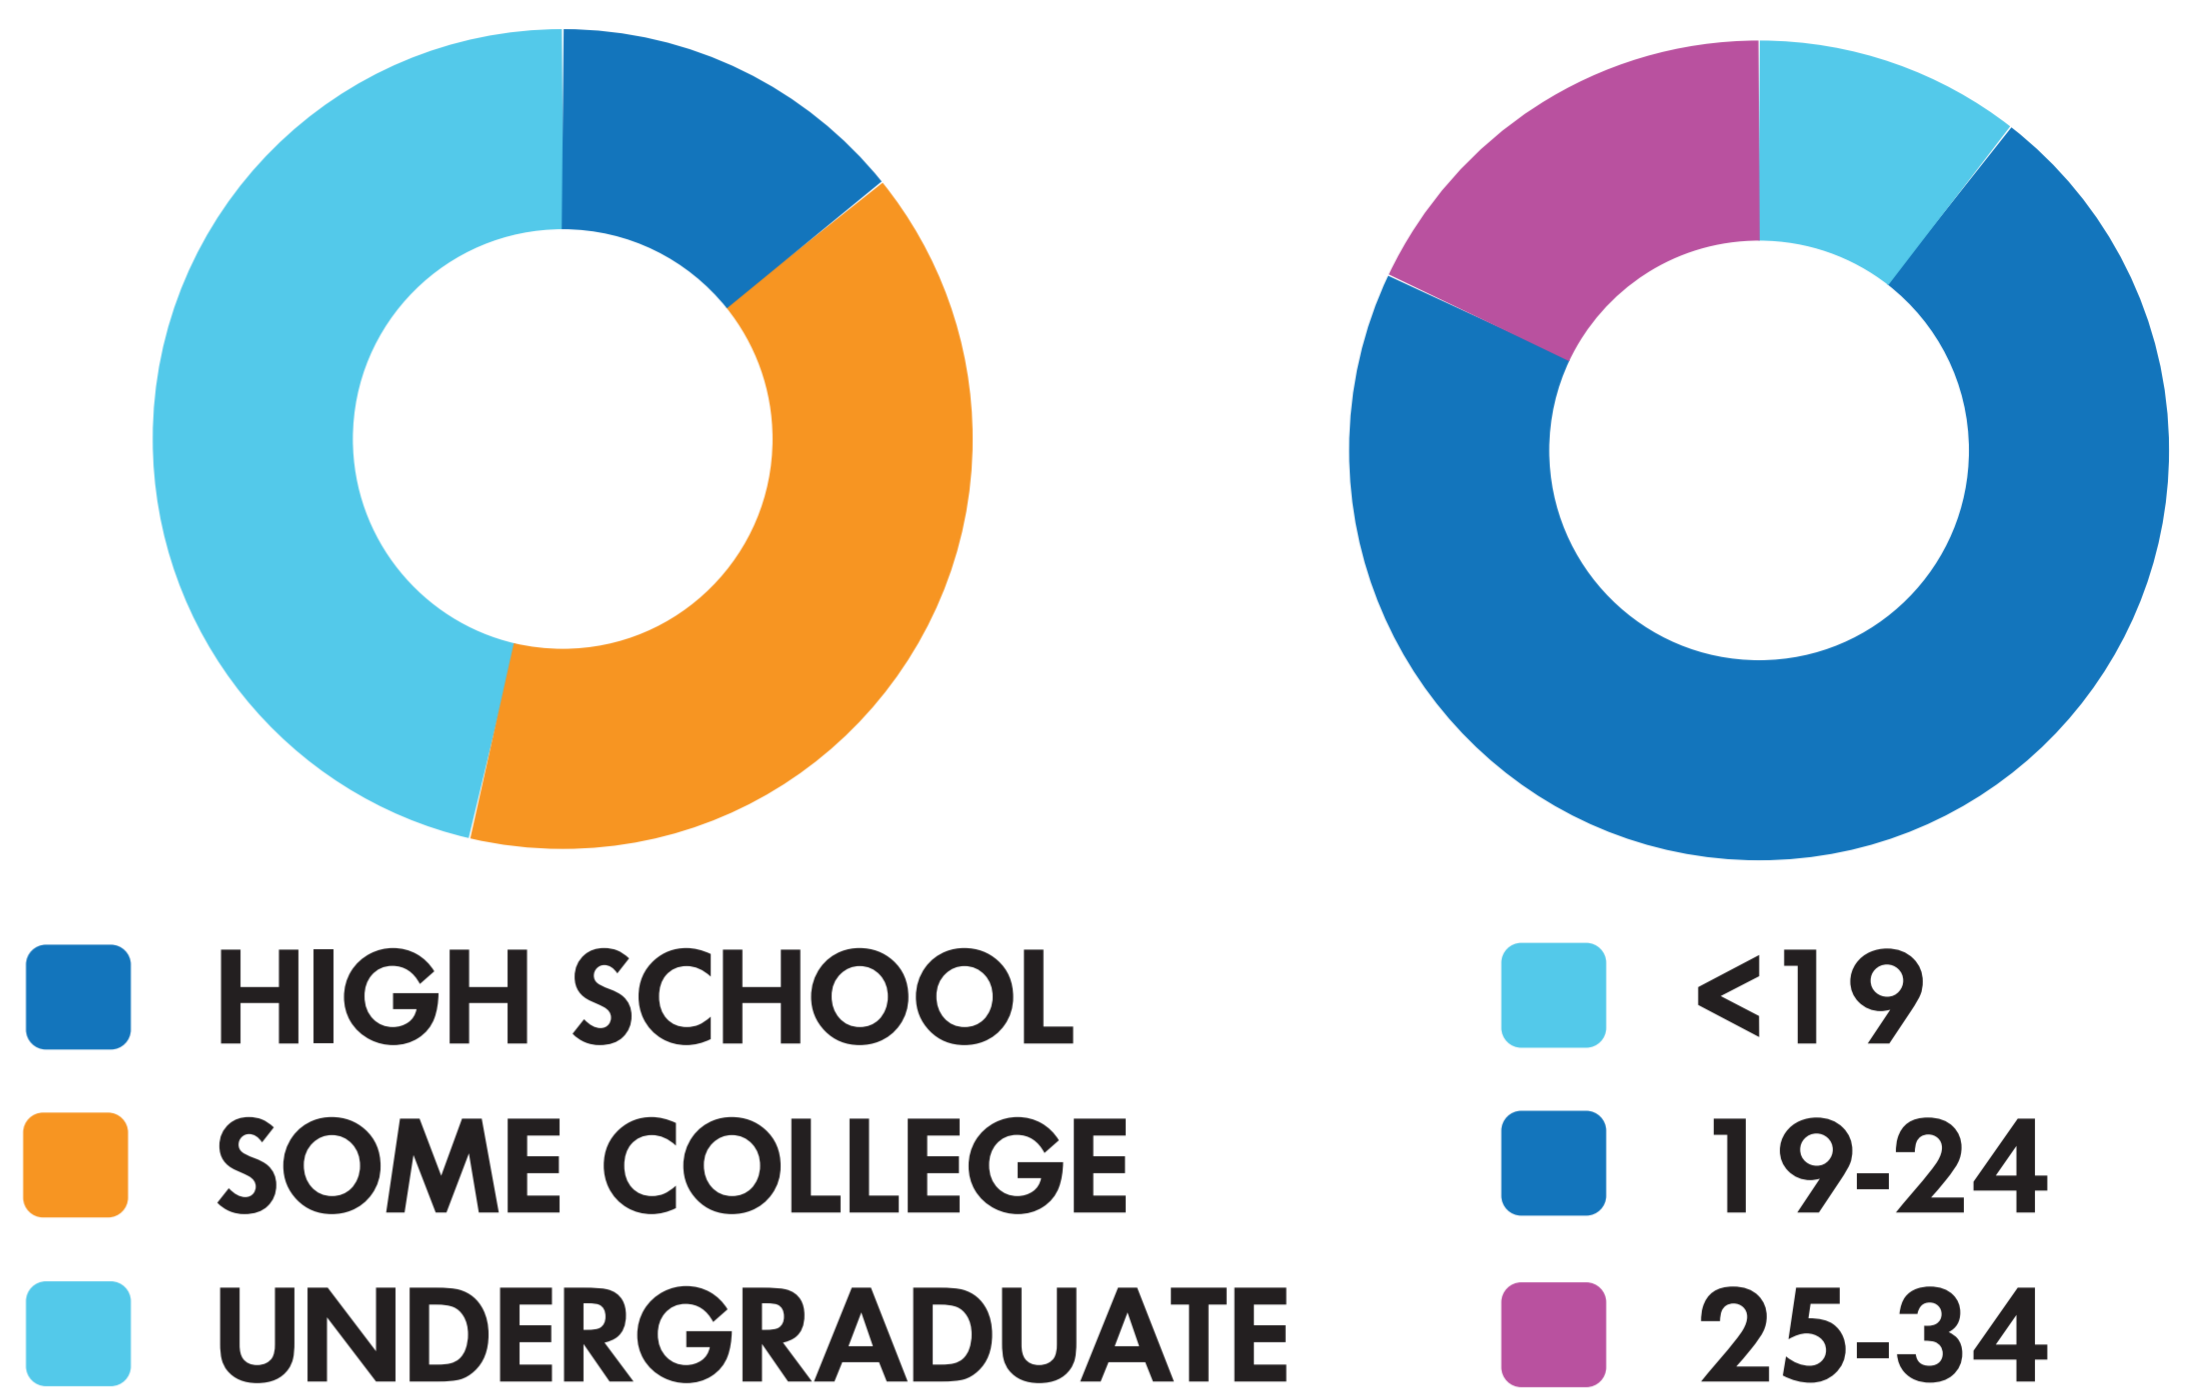

OVERWATCH // REDESIGN

EXPERIENCE LEVEL

PLAY FREQUENCY

91%
OF PLAYERS
USE THE
STATISTICS
PAGE