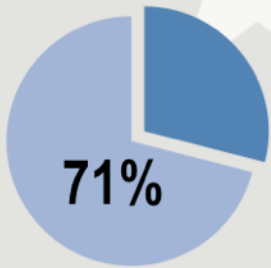

# Chinese Provincial Leadership Changes in 2016

**China has 31 provinces\***

**71% changed governors**

**45% changed party secretaries**

*\*22 provinces, 4 municipalities and 5 autonomous regions*