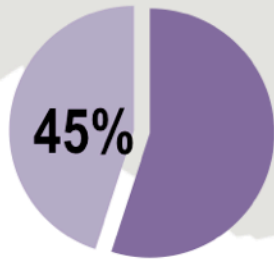

# Chinese Provincial Leadership Changes in 2016

**China has 31 provinces\***

**71% changed governors**

**45% changed party secretaries**

*\*22 provinces, 4 municipalities and 5 autonomous regions*