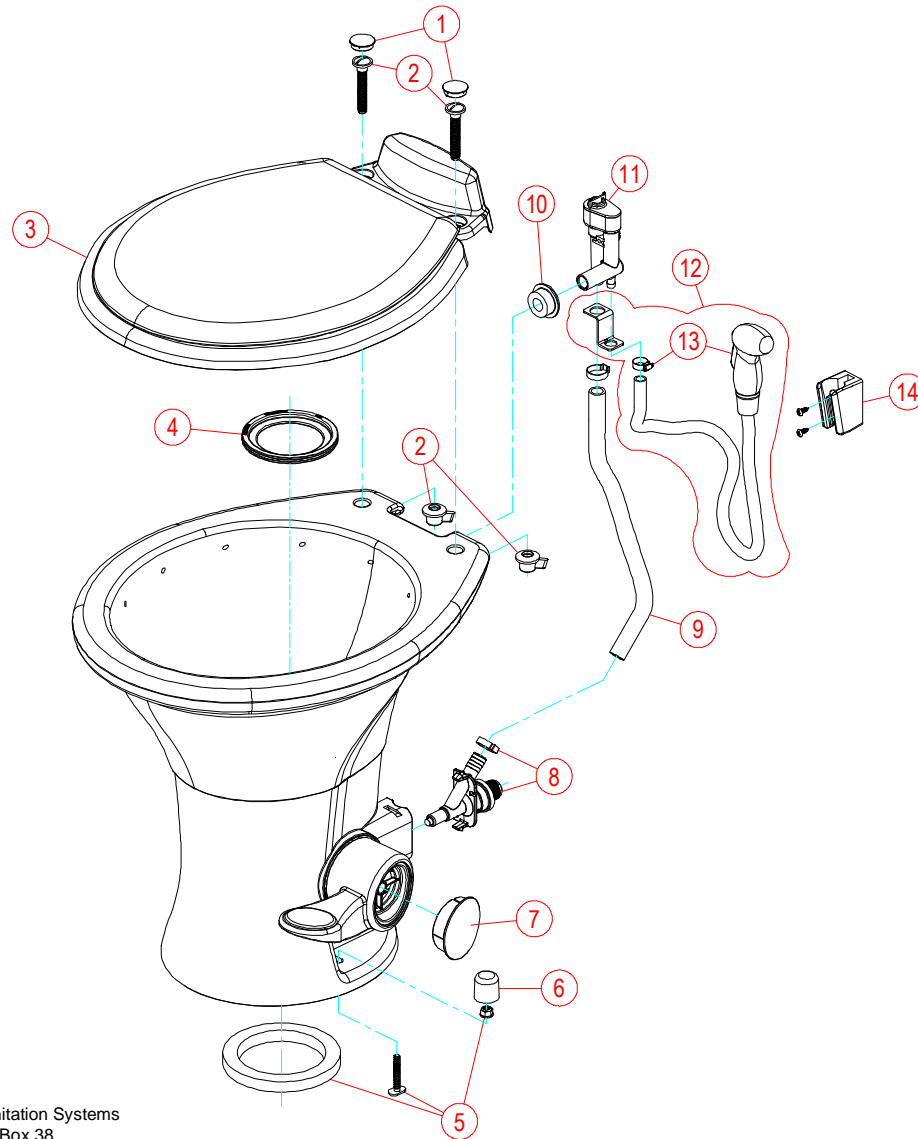

Nur die im Text aufgeführten Ersatzteile sind tatsächlich im Produkt!
 Only the spare parts which are listed, are really in the product!

(N000T111A)

PARTS LIST: 310 TALL GRAVITY FLUSH TOILET

ITEM	PART NUMBER & DESCRIPTION
1	385311648 SEAT/COVER MTG BRKT - WHITE
	385311649 SEAT/COVER MTG BRKT - BONE
2	385311650 SEAT/COVER MTG HARDWARE-WHITE
	385311651 SEAT/COVER MTG HARDWARE-BONE **INCLUDES ITEM 1
3	385311646 SEAT/COVER REPLACEMENT - WHITE
	385311647 SEAT/COVER REPLACEMENT - BONE **INCLUDES ITEM 1 & 2
4	385311658 FLUSH BALL SEAL
5	385311652 MOUNTING HARDWARE/SEAL - WHITE
	385311653 MOUNTING HARDWARE/SEAL - BONE **INCLUDES ITEM 6
6	385311654 FLOOR BOLT CAP - WHITE
	385311655 FLOOR BOLT CAP - BONE
7	385311655 PEDAL COVER - WHITE
	385311656 PEDAL COVER - BONE
8	385311641 WATER VALVE KIT
9	385340177 WATER SUPPLY HOSE - WHITE
	385345377 WATER SUPPLY HOSE - BONE **INCLUDES CLAMPS
10	385311164 1/2" SEALING GROMMET
11	385230335 VACUUM BREAKER KIT w/HAND SPRAY
	385316906 VACUUM BREAKER KIT **INCLUDES ITEM 10
12*	385319054 HAND SPRAY KIT w/VAC BREAKER - WHT **INCLUDES ITEMS 10, 11 & 13
13*	385311124 HAND SPRAYER - WHITE **INCLUDES ITEM 14
14*	385230319 HAND SPRAY BRACKET w/SCREWS-WHT