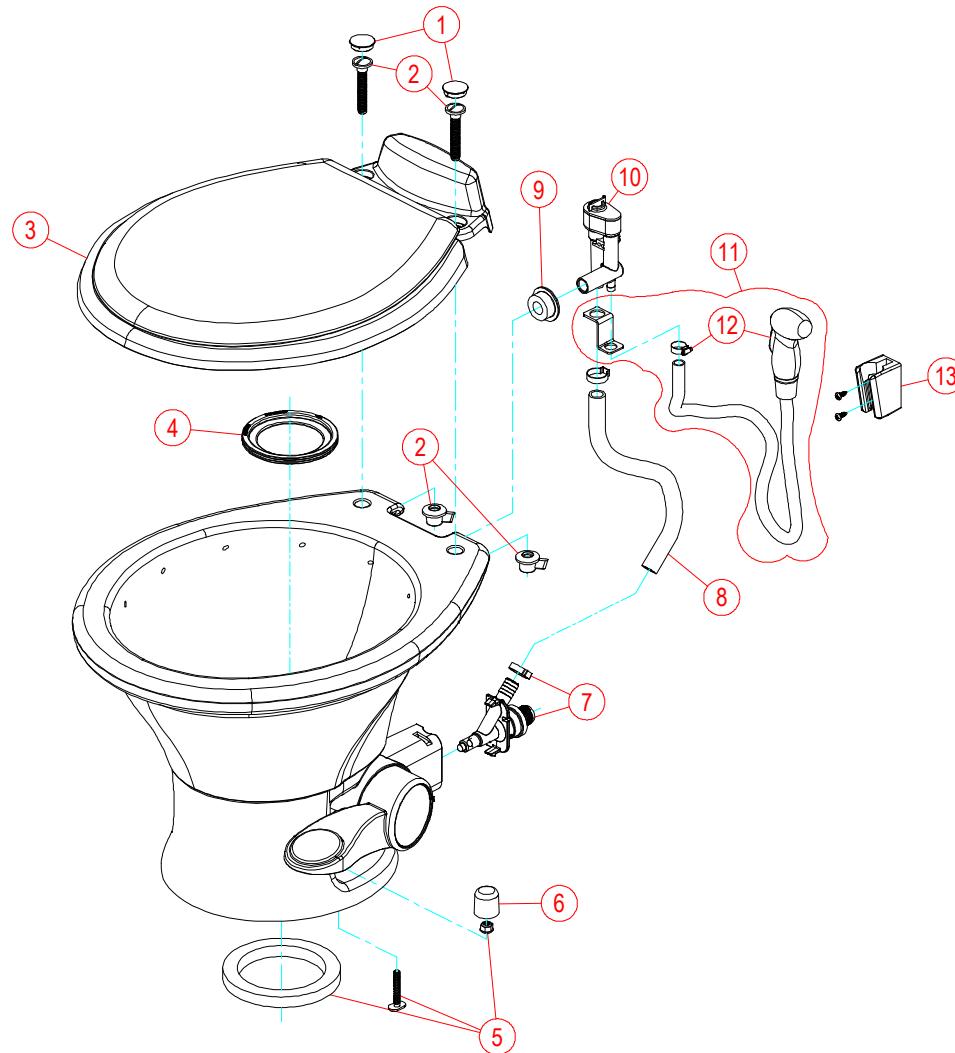

PARTS LIST: 311 LOW-PROFILE GRAVITY FLUSH TOILET

ITEM	PART NUMBER & DESCRIPTION
1	385311648 SEAT/COVER MTG BRKT - WHITE
	385311649 SEAT/COVER MTG BRKT - BONE
2	385311650 SEAT/COVER MTG HARDWARE-WHITE
	385311651 SEAT/COVER MTG HARDWARE-BONE **INCLUDES ITEM 1
3	385311646 SEAT/COVER REPLACEMENT - WHITE
	385311647 SEAT/COVER REPLACEMENT - BONE **INCLUDES ITEM 1 & 2
4	385311658 FLUSH BALL SEAL
5	385311652 MOUNTING HARDWARE/SEAL - WHITE
	385311653 MOUNTING HARDWARE/SEAL - BONE **INCLUDES ITEM 6
6	385311654 FLOOR BOLT CAP - WHITE
	385311655 FLOOR BOLT CAP - BONE
7	385311641 WATER VALVE KIT
8	385311937 WATER SUPPLY HOSE - WHITE
	385311938 WATER SUPPLY HOSE - BONE **INCLUDES CLAMPS
9	385311164 1/2" SEALING GROMMET
10	385230335 VACUUM BREAKER KIT w/HAND SPRAY
	385316906 VACUUM BREAKER KIT **INCLUDES ITEM 9
11*	385319054 HAND SPRAY KIT w/VAC BREAKER - WHT **INCLUDES ITEMS 9, 10 & 12
12*	385311124 HAND SPRAYER - WHITE **INCLUDES ITEM 13
13*	385230319 HAND SPRAY BRACKET w/SCREWS-WHT

* ITEMS 11, 12, & 13 ARE OPTIONAL ACCESSORIES;
NOT PROVIDED WITH EVERY MODEL.