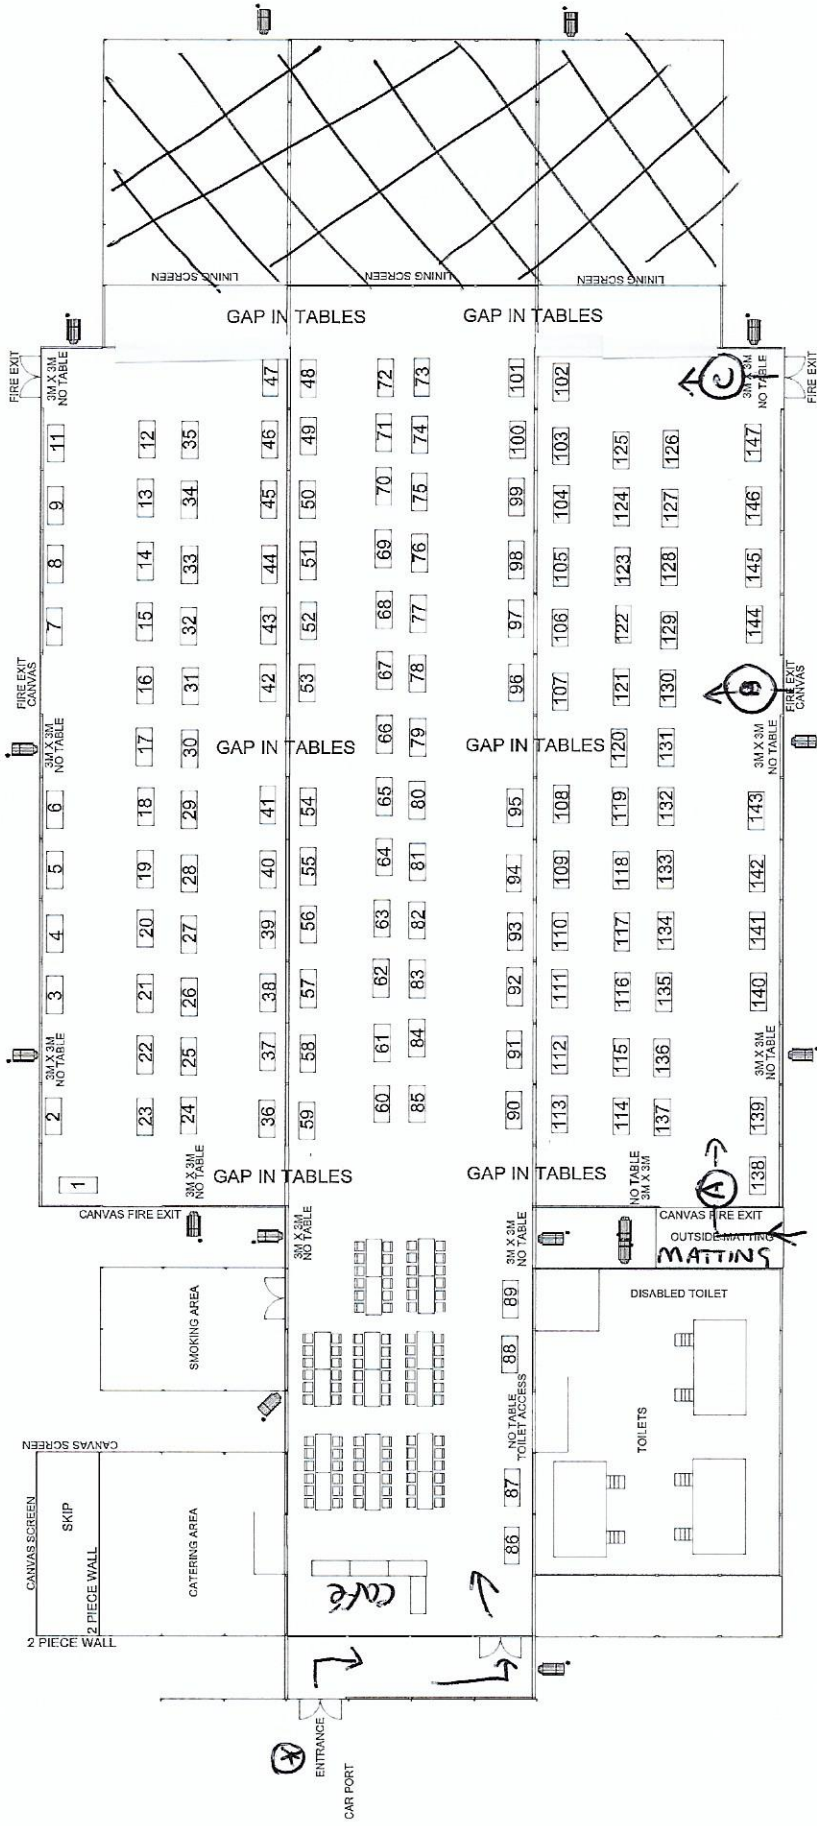

# Alpha Hire

Event ref	Beaufort Christmas f
Drawing number	1
Structure size	
Event date (s)	27/11/18
Event title	Beaufort Christmas fair 2018 option 2
Event location	Long Newton
Drawn By	P.W.Evans
Date	24/10/2018