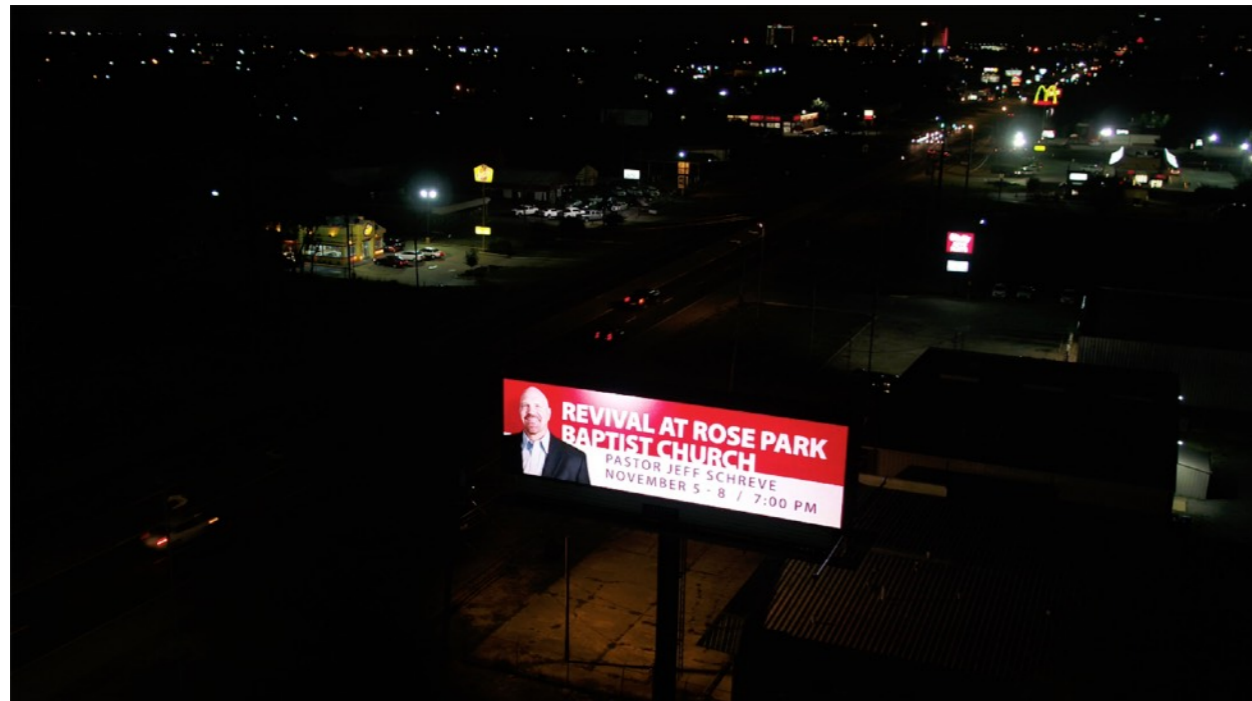

SHIPP OUTDOOR

1625 N. Market St. Shreveport, LA

14x48 Digital LED
Market: Shreveport, LA
Type: Digital Bulletins

Inventory Information

Digital Bulletins - Shreveport, LA
Primary Artery: Hwy 71 1625 N. Market St.
Distance Direction: 1000 ft. N. Hearne Avenue

Geo Coordinates: [32.539039, -93.773022](#)

Cross Street Description: Located near 4 way stop at Jewella Ave.

Face Direction: South

Illuminated: Yes

Spot Duration: 8 seconds

Geopath ID: 30648624

Geopath Weekly Impressions: 92,323

Geo Coordinates: [32.539039, -93.773022](#)

Cross Street Description: Located near 4 way stop at Jewella Ave.

Face Direction: North

Illuminated: Yes

Spot Duration: 8 seconds

Geopath ID: 30648623

Geopath Weekly Impressions: 93,568