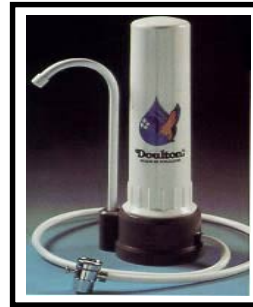

- Free-standing water filter
- Countertop use
- Molded from BPA free Food Grade plastic
- Self-installation. Easily connected to existing cold water or mixer faucets via a diverter valve
- Needs no permanent modifications to the kitchen plumbing
- At the flip of a lever, the Countertop spigot draws filtered drinking water
- At another flip of the lever, unfiltered water is drawn through the existing faucet

HCP-D / HIP-D Double Models

- Enhanced Reduction of Fluoride and Chlorine

HIP-S / HIP-D Undersink Models

- In-line water filter
- Under-sink model, neatly installed for household drinking water, water coolers, drinking fountains and ice-making machines
- Faucet Lever switches between tap and filtered water
- Installation parts, Delivery and Installation separate

It saves to use Arkwater Doulton® Ceramic Water Filters. That's because British-manufactured Doulton® water filters carry on a tradition started by Doulton over 150 years ago! Henry Doulton designed ceramic water filter systems to be used where a reliable source of treated water is unavailable or where the drinking water is of questionable quality. Doulton® produces both in-line home water filter systems that are designed to be easily installed in existing plumbing, as well as gravity flow models that do not require water pressure or electricity. It saves time and energy.

HCP-S Arkwater's Countertop Single Water Filter