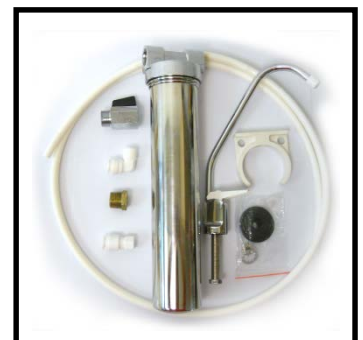

It saves to use Arkwater's Doulton® Ceramic Water Filters. That's because British-manufactured Doulton® water filters carry on a tradition started by Doulton over 150 years ago! Henry Doulton designed ceramic water filter systems to be used where a reliable source of treated water is unavailable or where the drinking water is of questionable quality. Doulton® produces both in-line home water filter systems that are designed to be easily installed in existing plumbing, as well as gravity flow models that do not require water pressure or electricity. It saves time and energy.