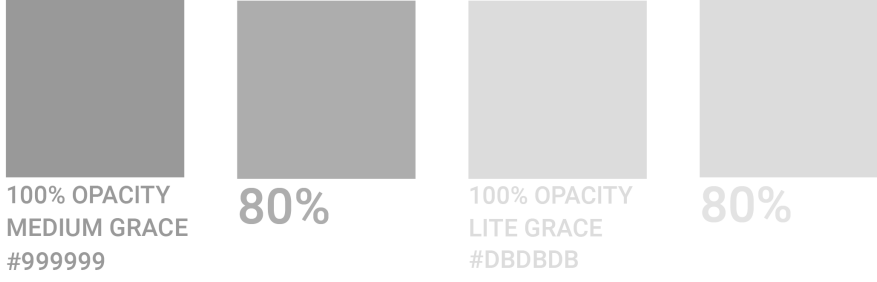

shades of
grace
LLC

shades of
grace
LLC

shades of
grace
LLC

shades of
grace
LLC

HEADER FONT: ROBOTO BOLD

logo font: georgia regular

body text: georgia regular

TAG FONT: ROBOTO LIGHT