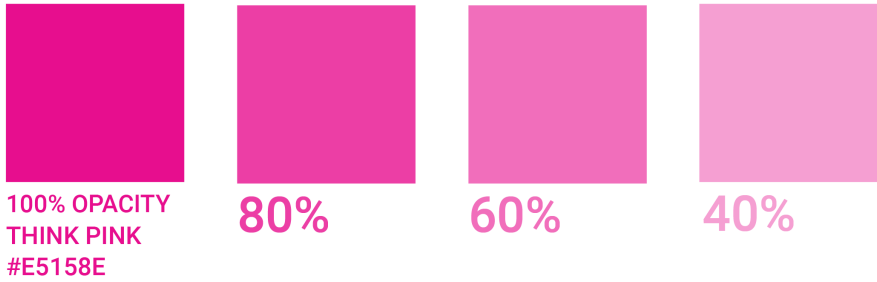

shades of
grace
LLC

shades of
grace
LLC

shades of
grace
LLC

shades of
grace
LLC

HEADER FONT: ROBOTO BOLD

logo font: georgia regular

body text: georgia regular

TAG FONT: ROBOTO LIGHT