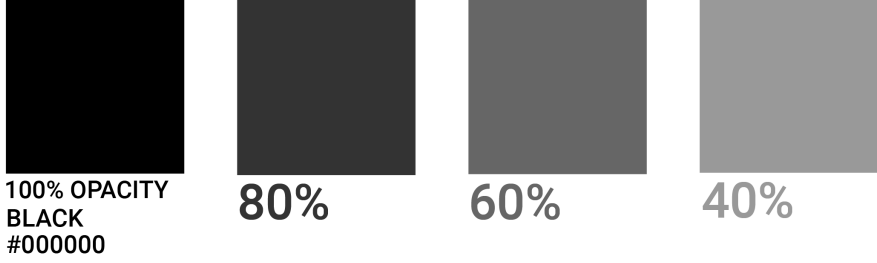

shades of
grace
LLC

shades of
grace
LLC

shades of
grace
LLC

shades of
grace
LLC

HEADER FONT: ROBOTO BOLD

logo font: georgia regular

body text: georgia regular

TAG FONT: ROBOTO LIGHT