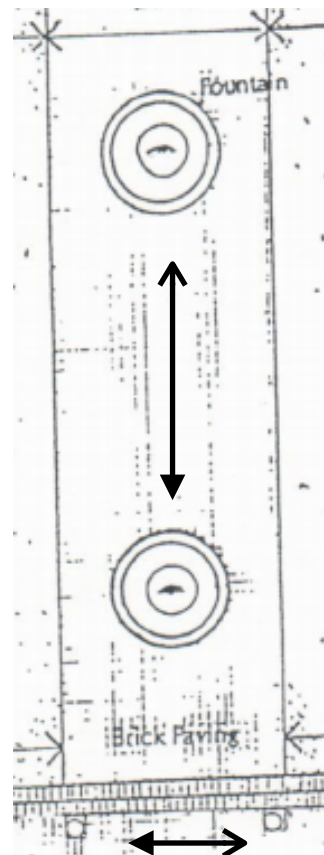

MAPLE LAWN ESTATE TERRACE DIMENSIONS

Arbor/ Trellis

Height - 104"

Width - 96"

Depth - 52"

Fountains

Top Tier - 30" diameter

Lower Tier - 48" diameter

Full pond at bottom - 10' diameter, including 9" rim

Gold Urns

Removable lids

Depth - 22"

Diameter - 10"

Urn Pedestal - 27" square

Covered Canopy Area - 22' x 24'

Lighted globes around perimeter

Fairy lights from corner to corner

Distance between two fountains = 30 feet

Distance between urns at the steps = 16 feet

MAPLE LAWN ESTATE FURNITURE

Tables

16 - 60" rounds
8 - 30" high tops
8 - 72" rectangle
4 - 96" rectangle
2 - 48" rectangle